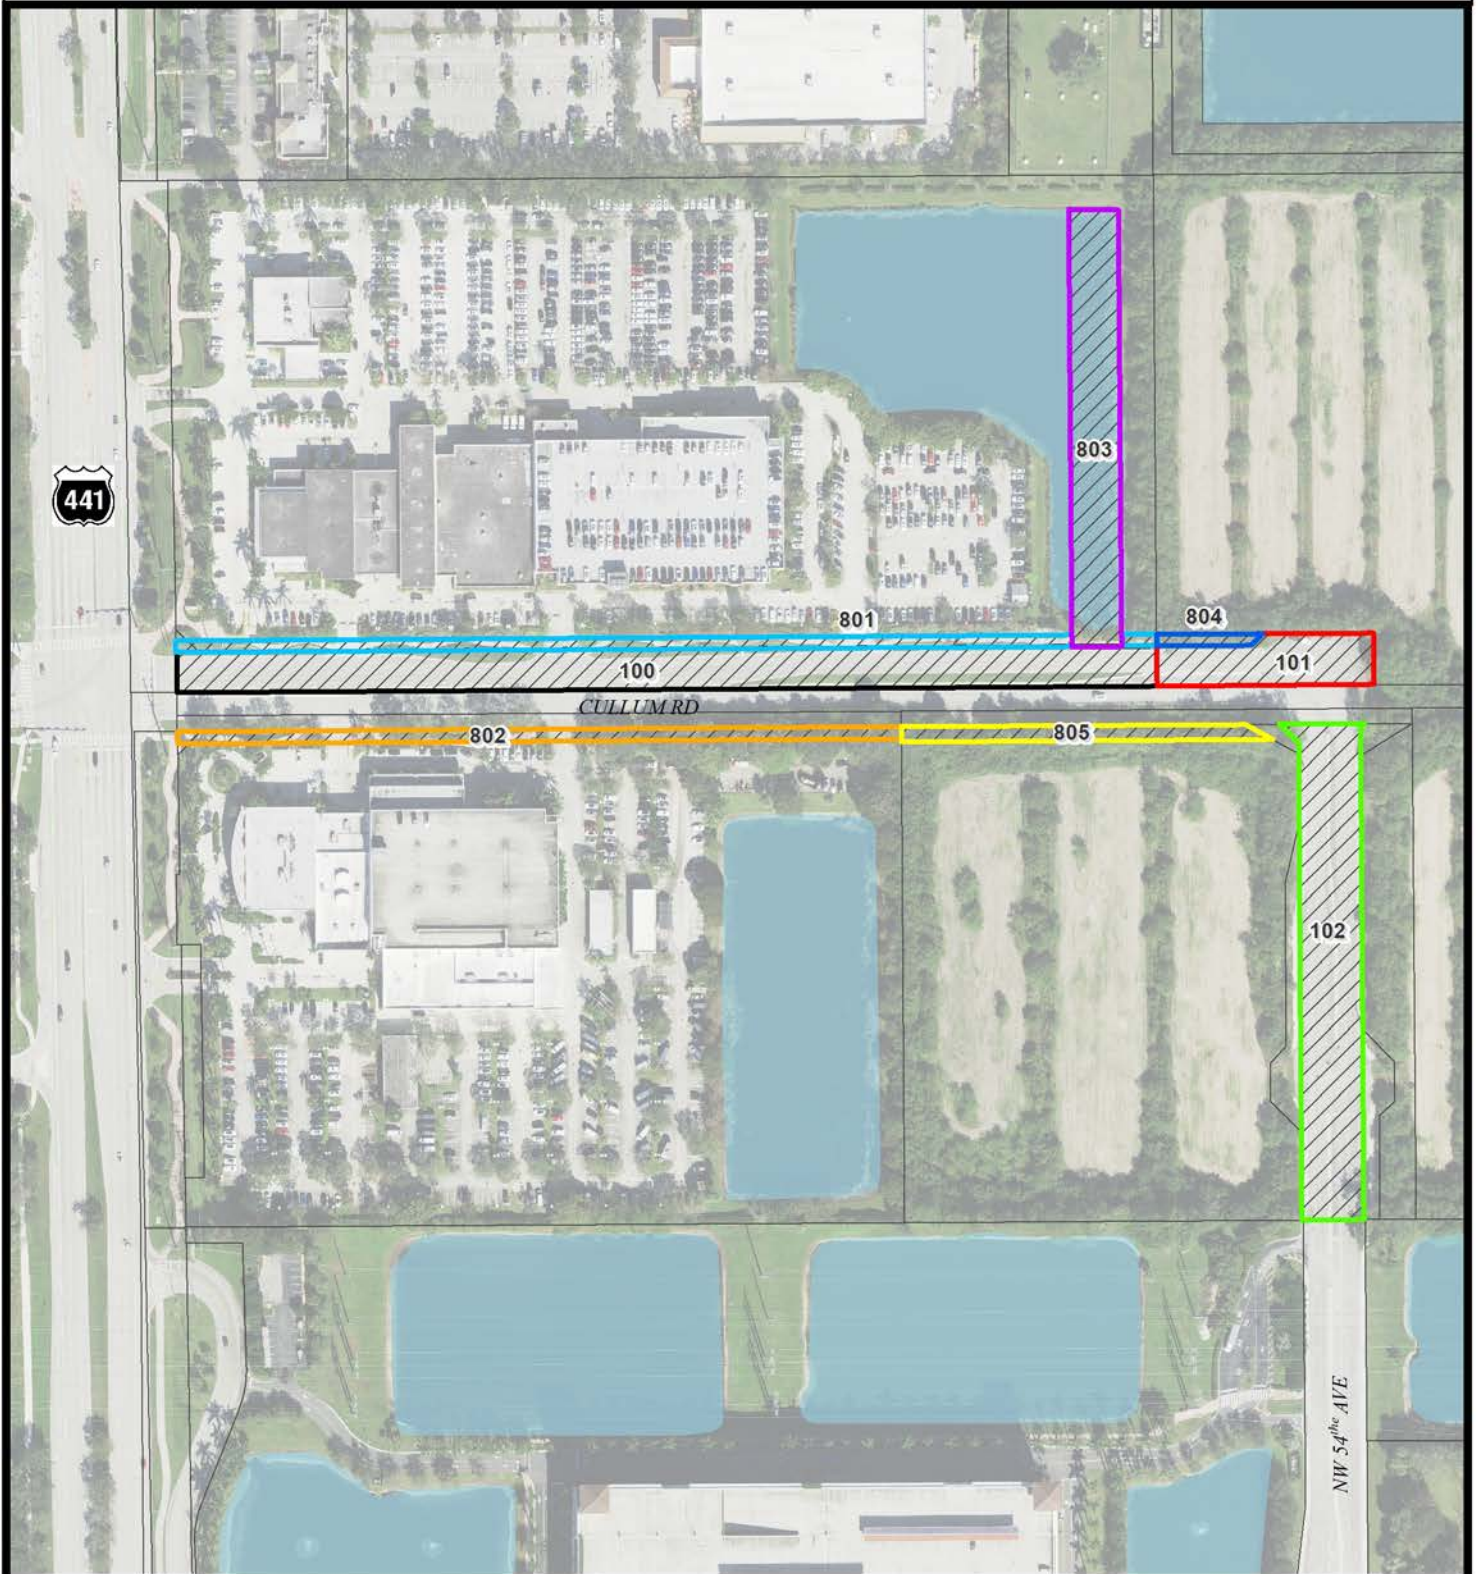

LOCATION MAP

Florida Department of Transportation (FDOT) Parcel Transfers

City of Coconut Creek
City Commission
July 11, 2024

Map Scale = 1:3,000 (1" = 250')

Coconut Creek G.I.S.
I.T. Department