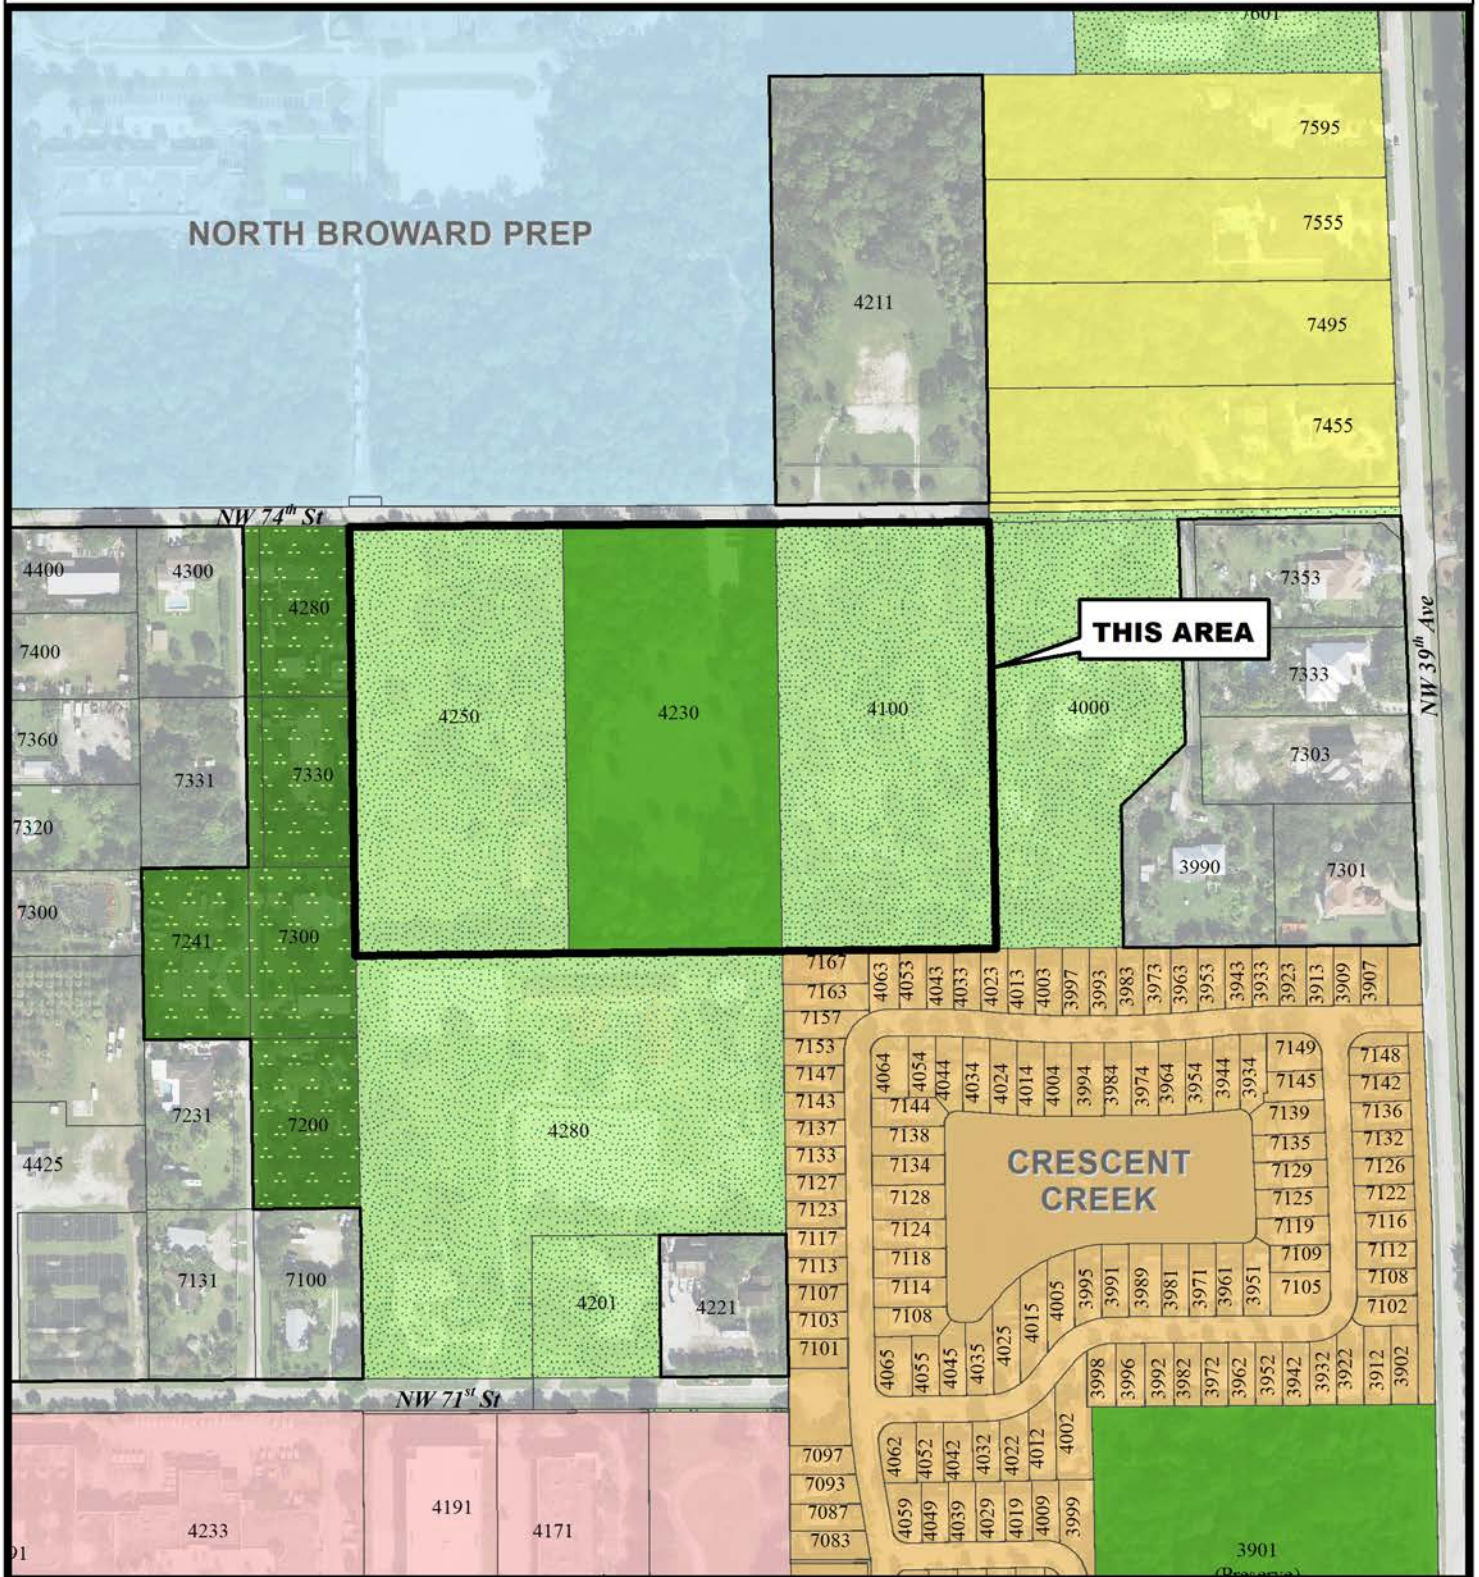

# OAK TRAILS PARK ZONING

## ZONING DEIGNATIONS

	A-1		PUD		CF
	A-E		RS-1		PCD
	P		RC-5		

Map Scale = 1:3,600 (1" = 300')

Coconut Creek G.I.S.  
I.T. Department