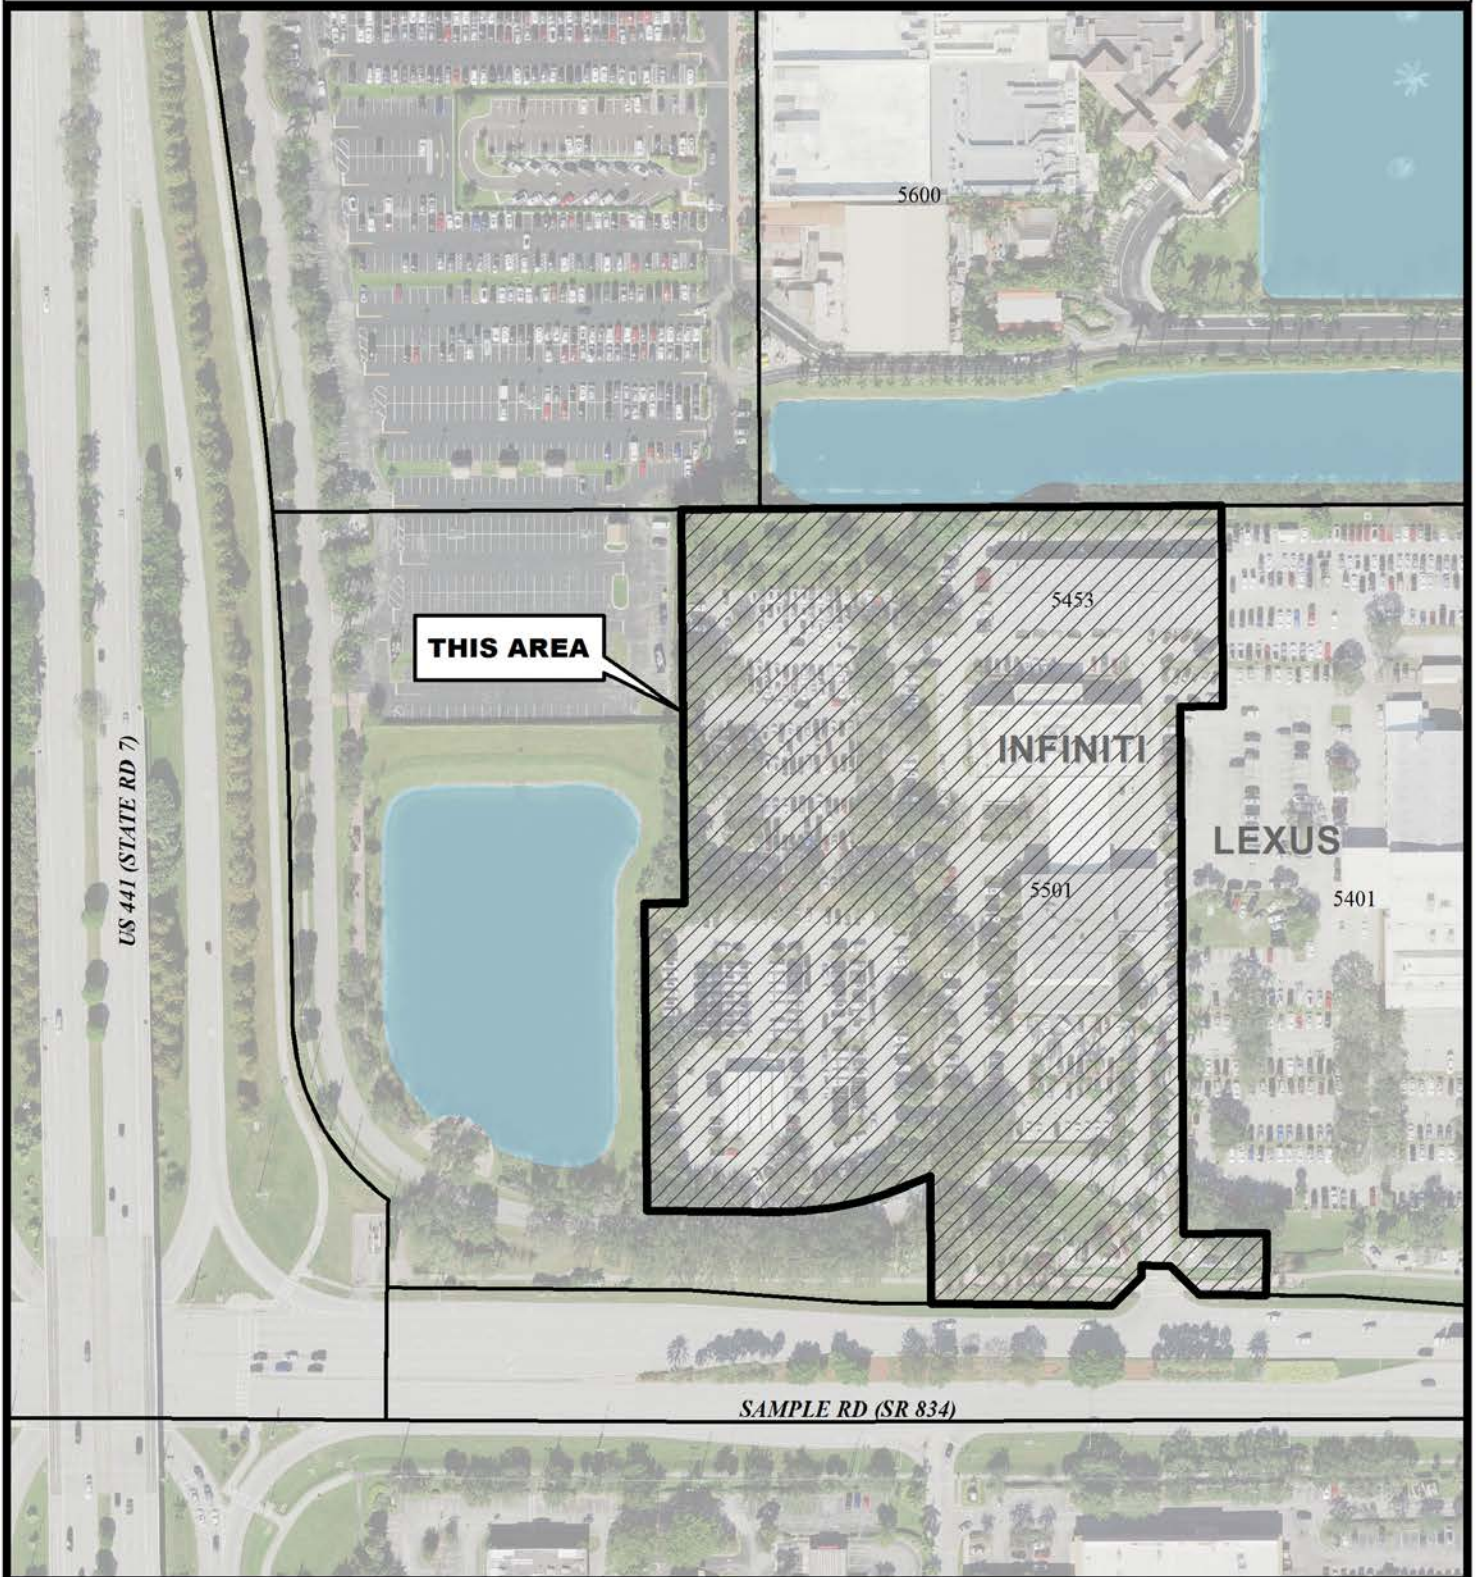

INFINITI-LINCOLN OF COCONUT CREEK

City of Coconut Creek
City Commission
August 24 and September 14, 2023
Rezoning

0 200 400 Feet
Map Scale = 1:2,400 (1" = 200')