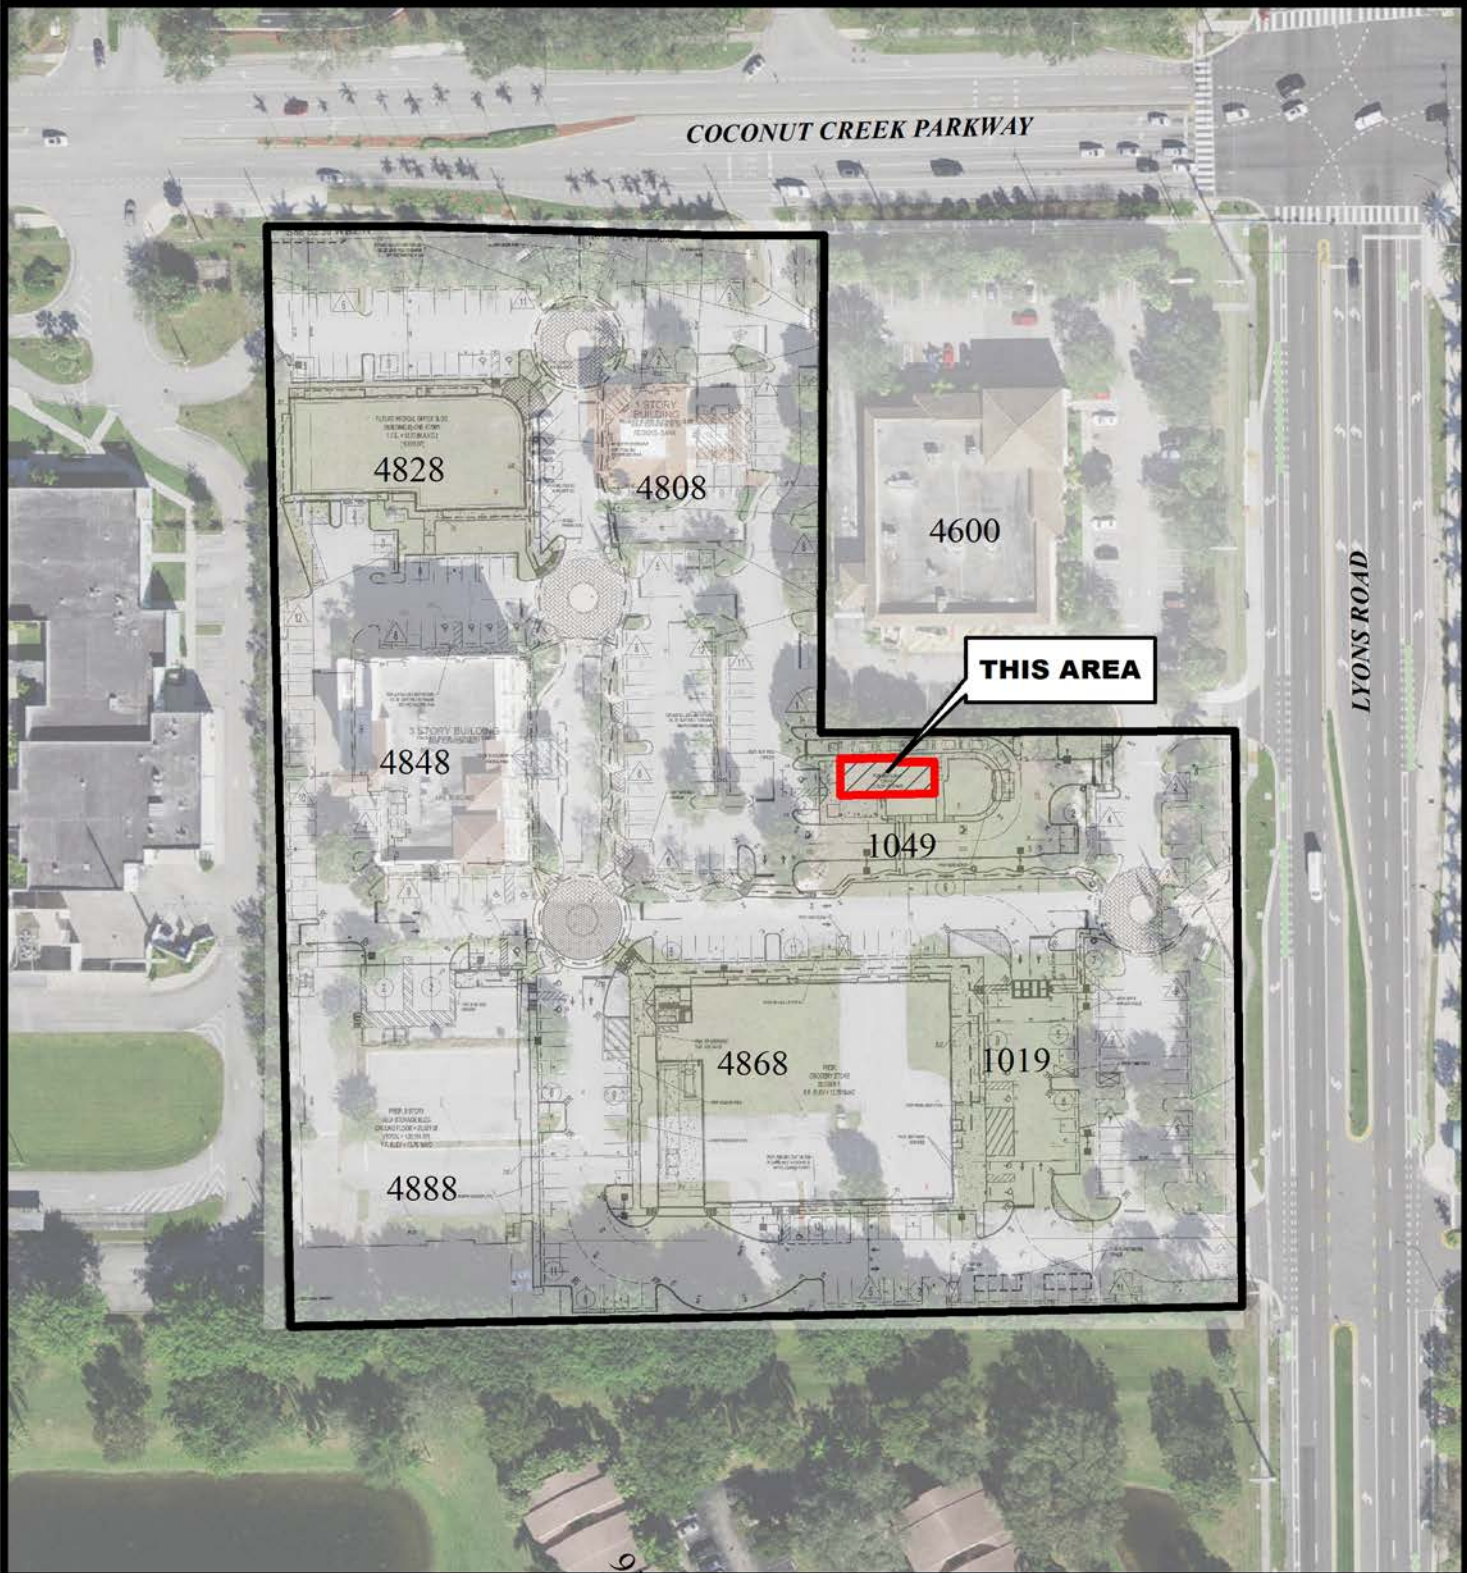

STRADA DEVELOPMENT

City of Coconut Creek
City Commission
May 11, 2023
Special Land Use (Drive-Thru)

Map Scale = 1:1,500 (1" = 125')

Coconut Creek GIS
I.T. Department