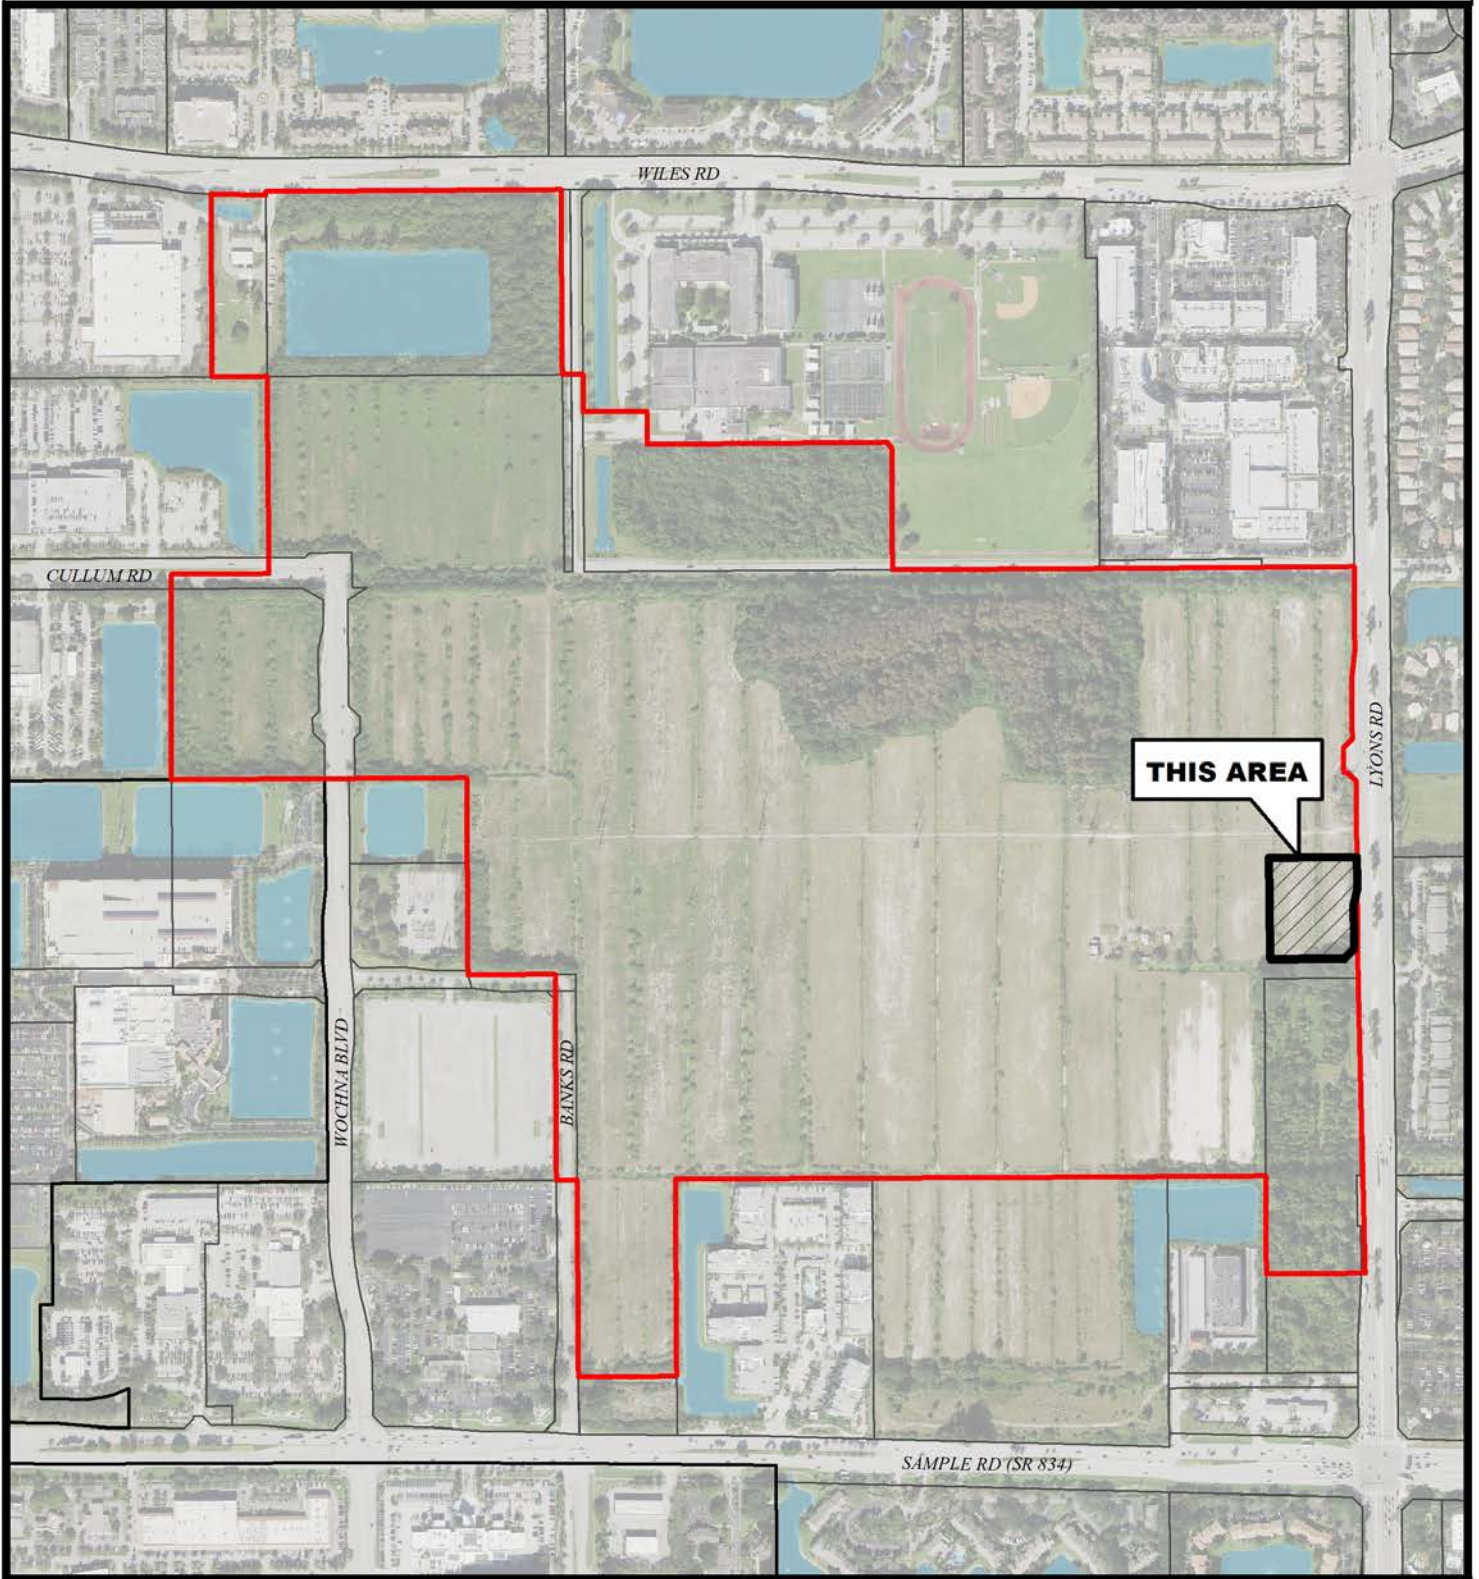

MAINSTREET @ COCONUT CREEK BLOCK 2

City of Coconut Creek
City Commission
August 8, 2024
Site Plan

Map Scale = 1:7,800 (1" = 650')

Coconut Creek GIS
I.T. Department