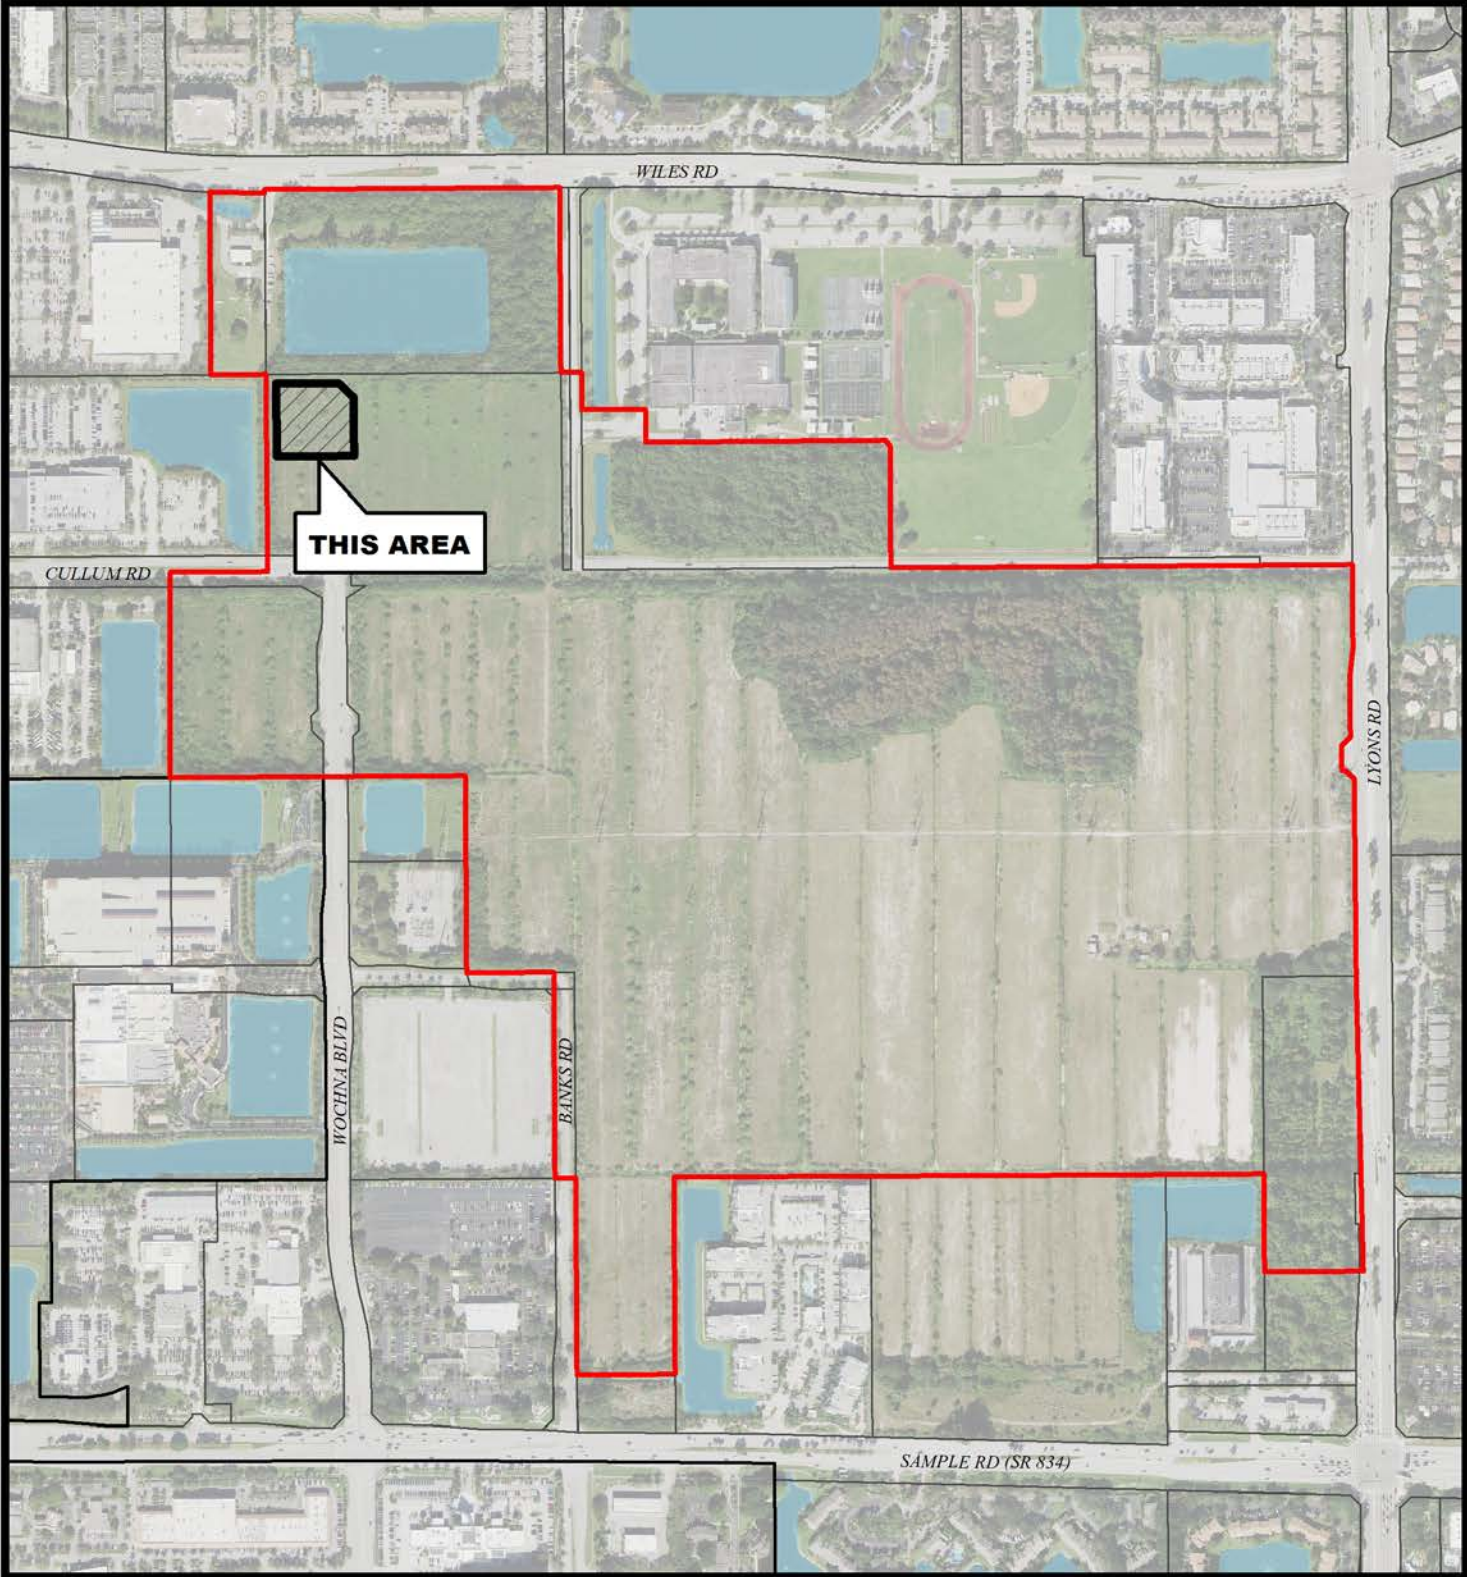

MAINSTREET @ COCONUT CREEK BLOCK 15B

City of Coconut Creek
City Commission
October 10, 2024
Site Plan

Map Scale = 1:7,800 (1" = 650')

**Coconut Creek G.I.S.
I.T. Department**