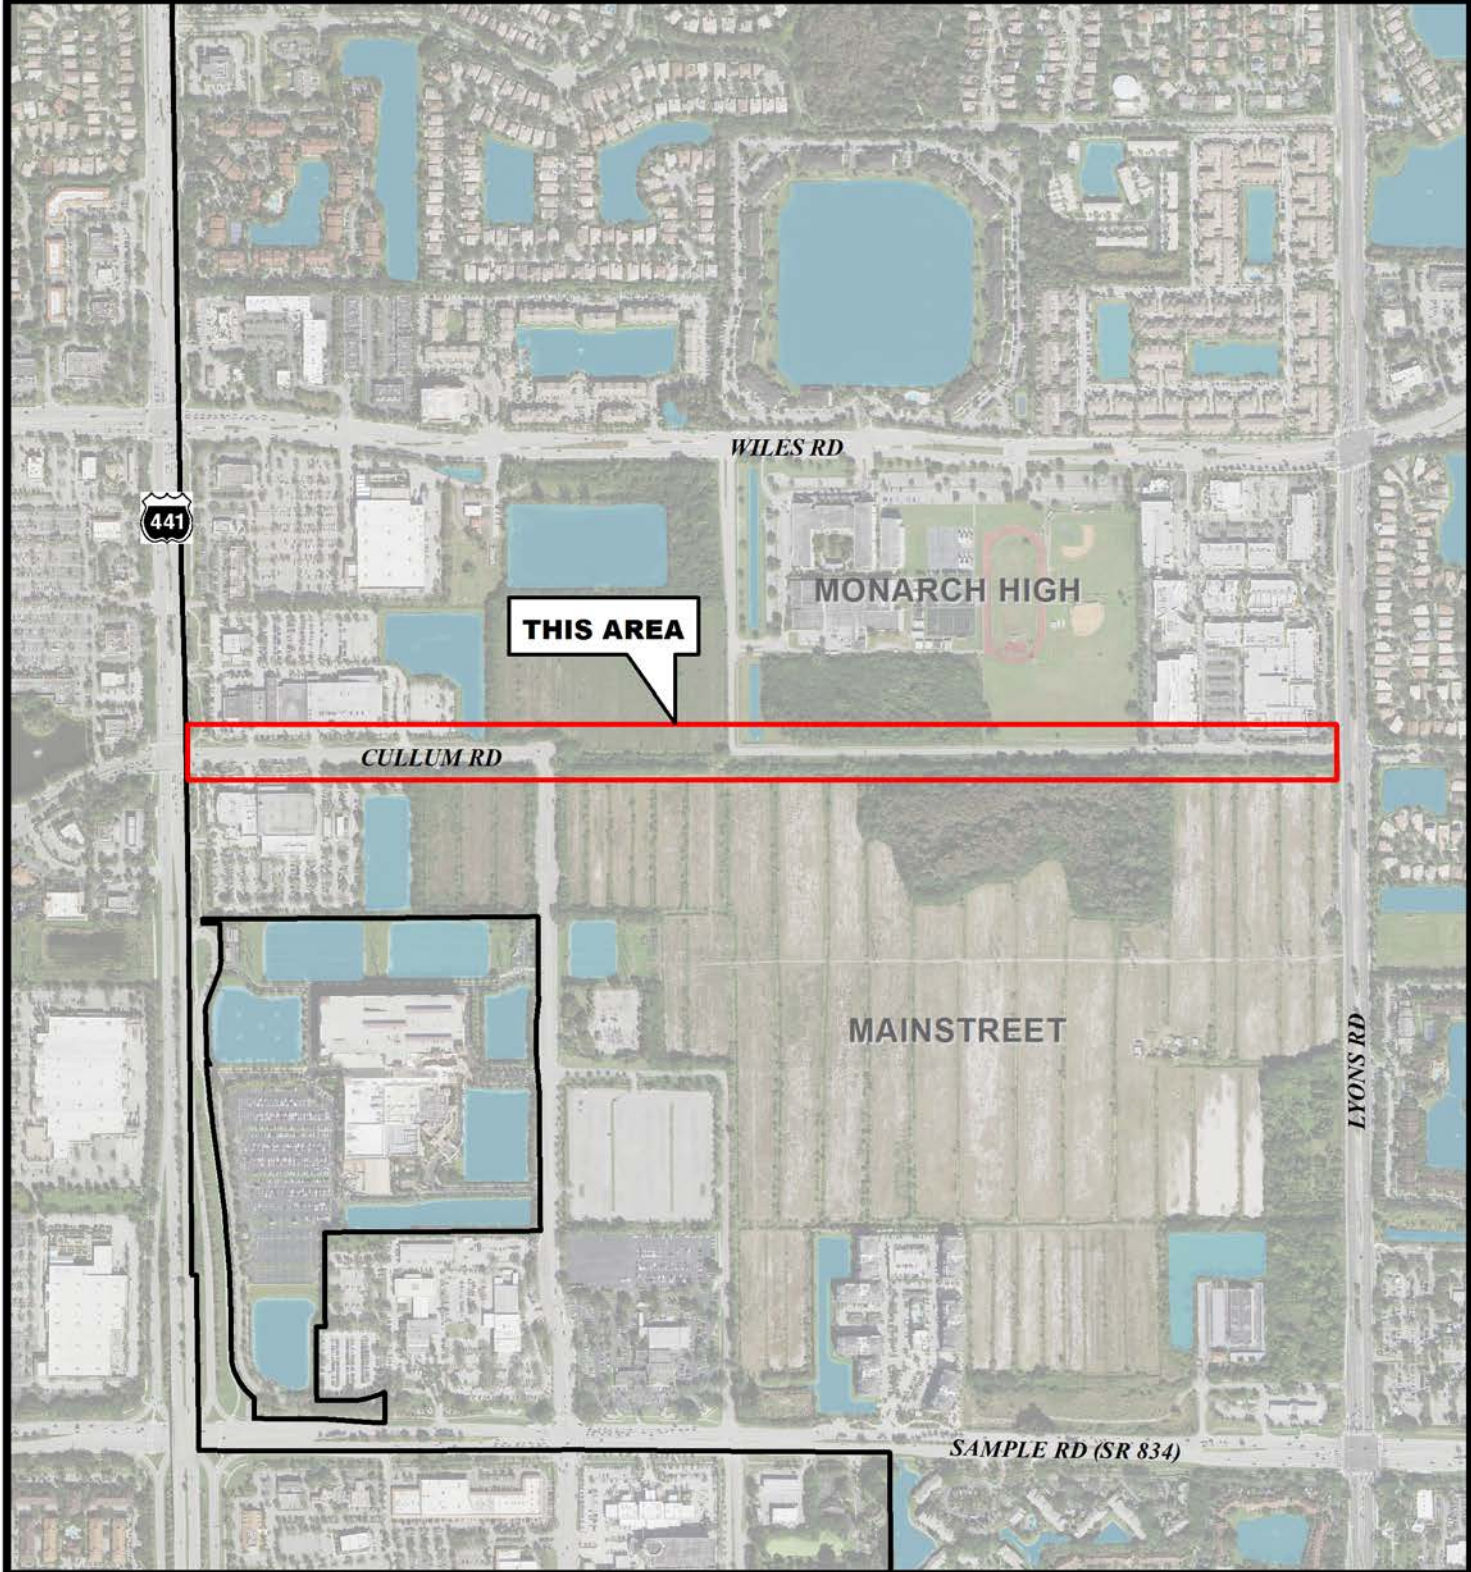

CULLUM ROAD

City of Coconut Creek
City Commission
March 23, 2023

Broward County MCP Application

0 600 1,200 Feet

Map Scale = 1:7,200 (1" = 600')

**Coconut Creek GIS
I.T. Department**