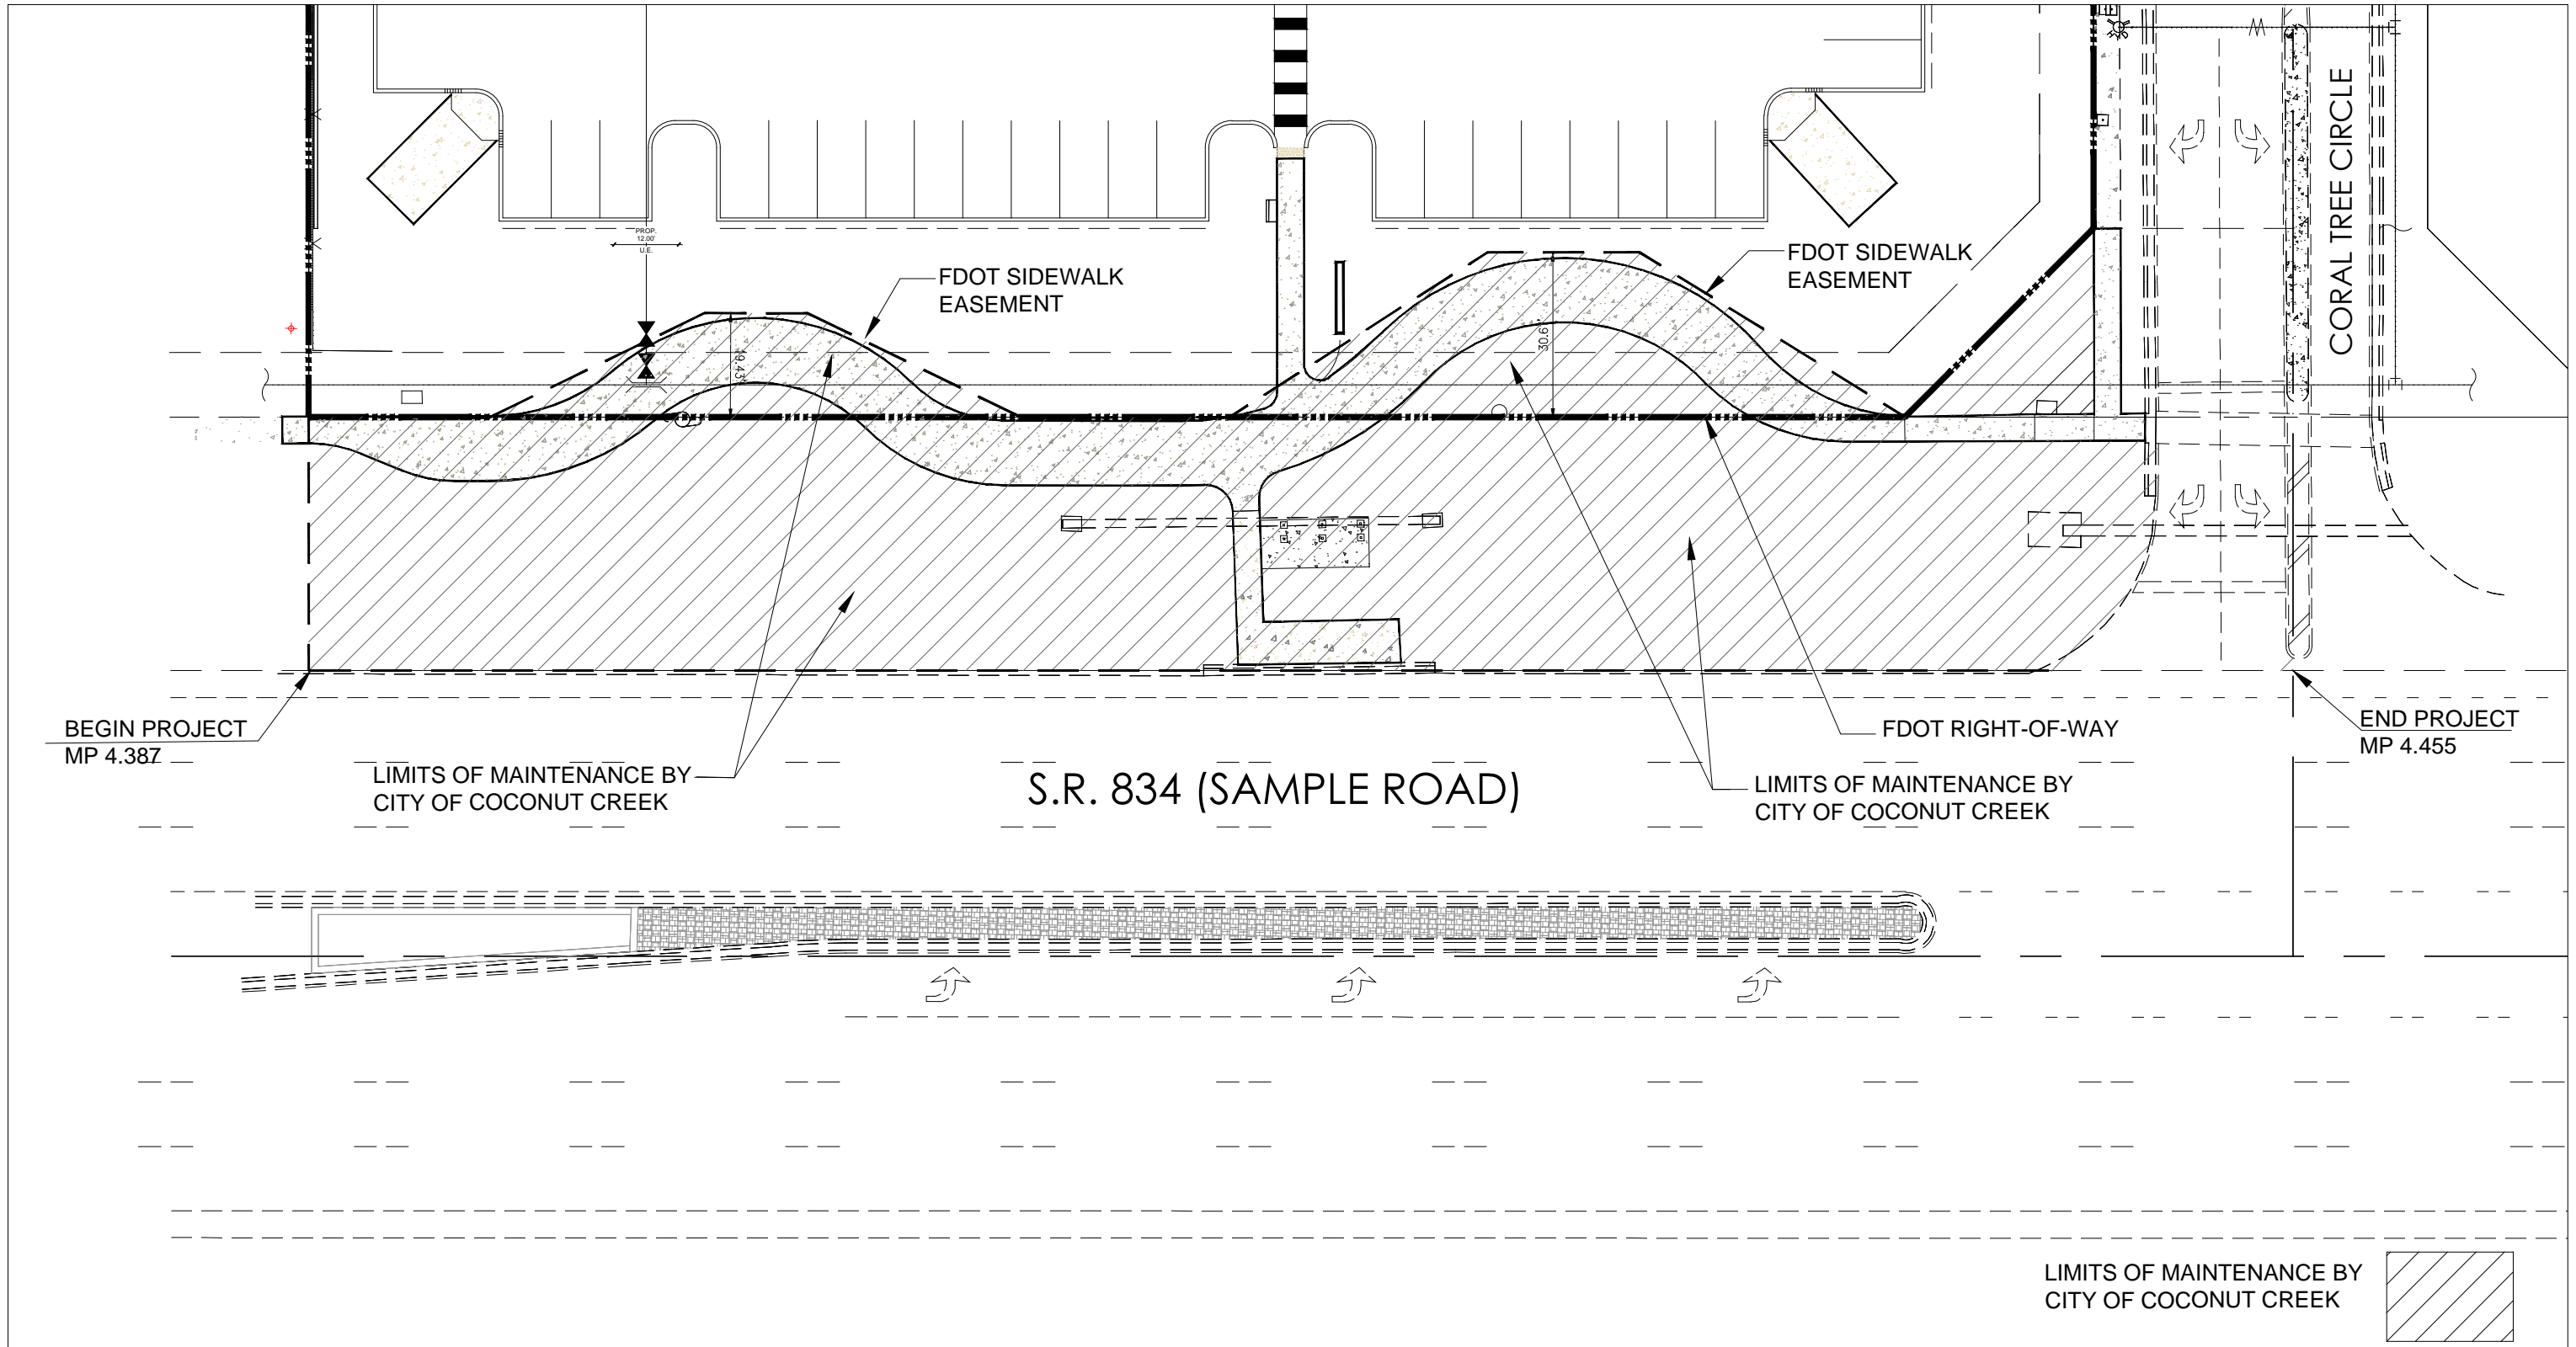

EXHIBIT "B"

COCONUT CREEK MAZDA

3757 CORAL TREE CIRCLE
COCONUT CREEK, FLORIDA 33073

FDOT - SR 834 & SIDEWALK EASEMENT

NOTE: Printed drawing size may have changed from original. Verify scale using Bar Scale above.

LANDSCAPE IMPROVEMENT
MAINTENANCE BOUNDARY MAP
CITY OF COCONUT CREEK, FLORIDA