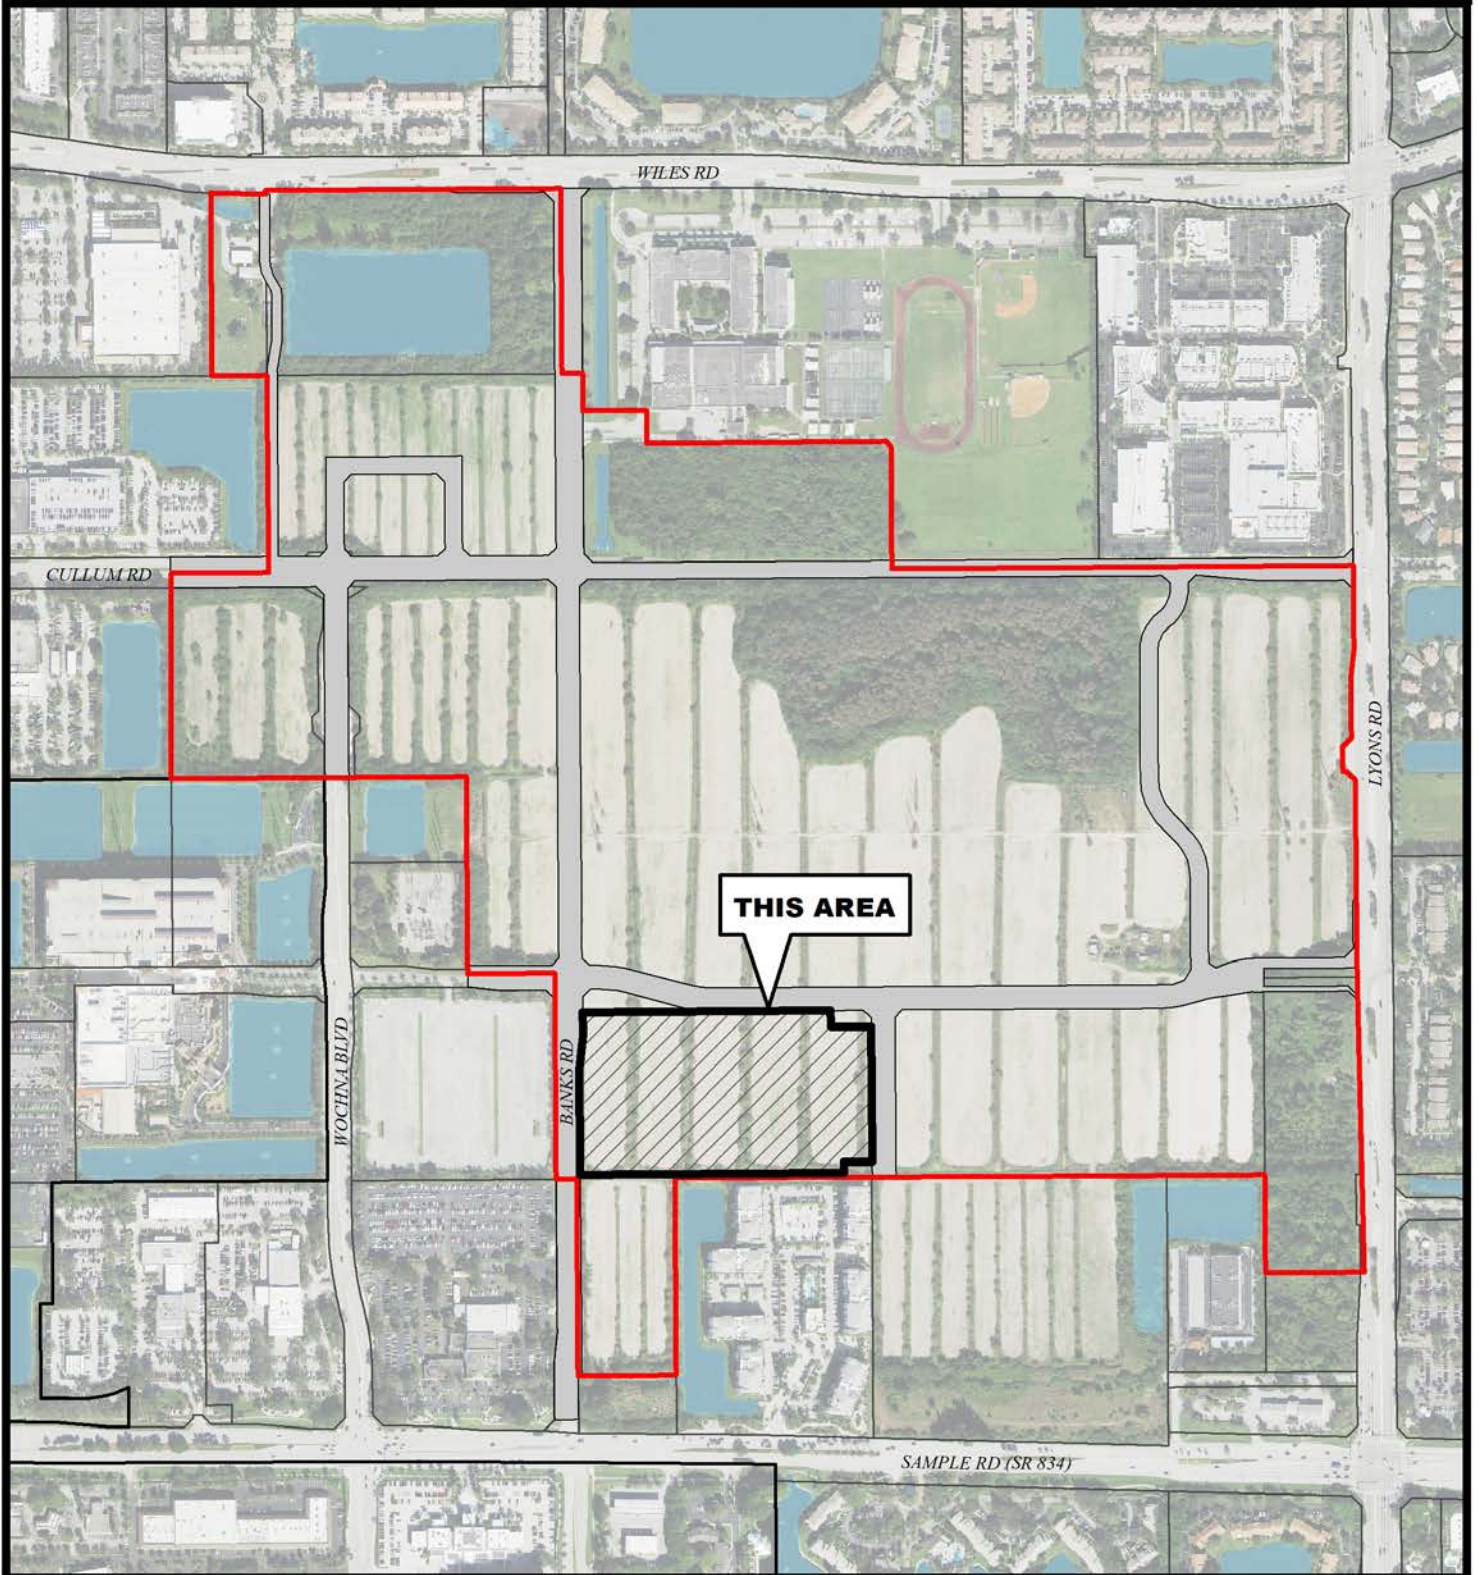

MAINSTREET @ COCONUT CREEK BLOCK 8

City of Coconut Creek
City Commission
April 10, 2025
Site Plan

Map Scale = 1:7,800 (1" = 650')

**Coconut Creek G.I.S.
I.T. Department**