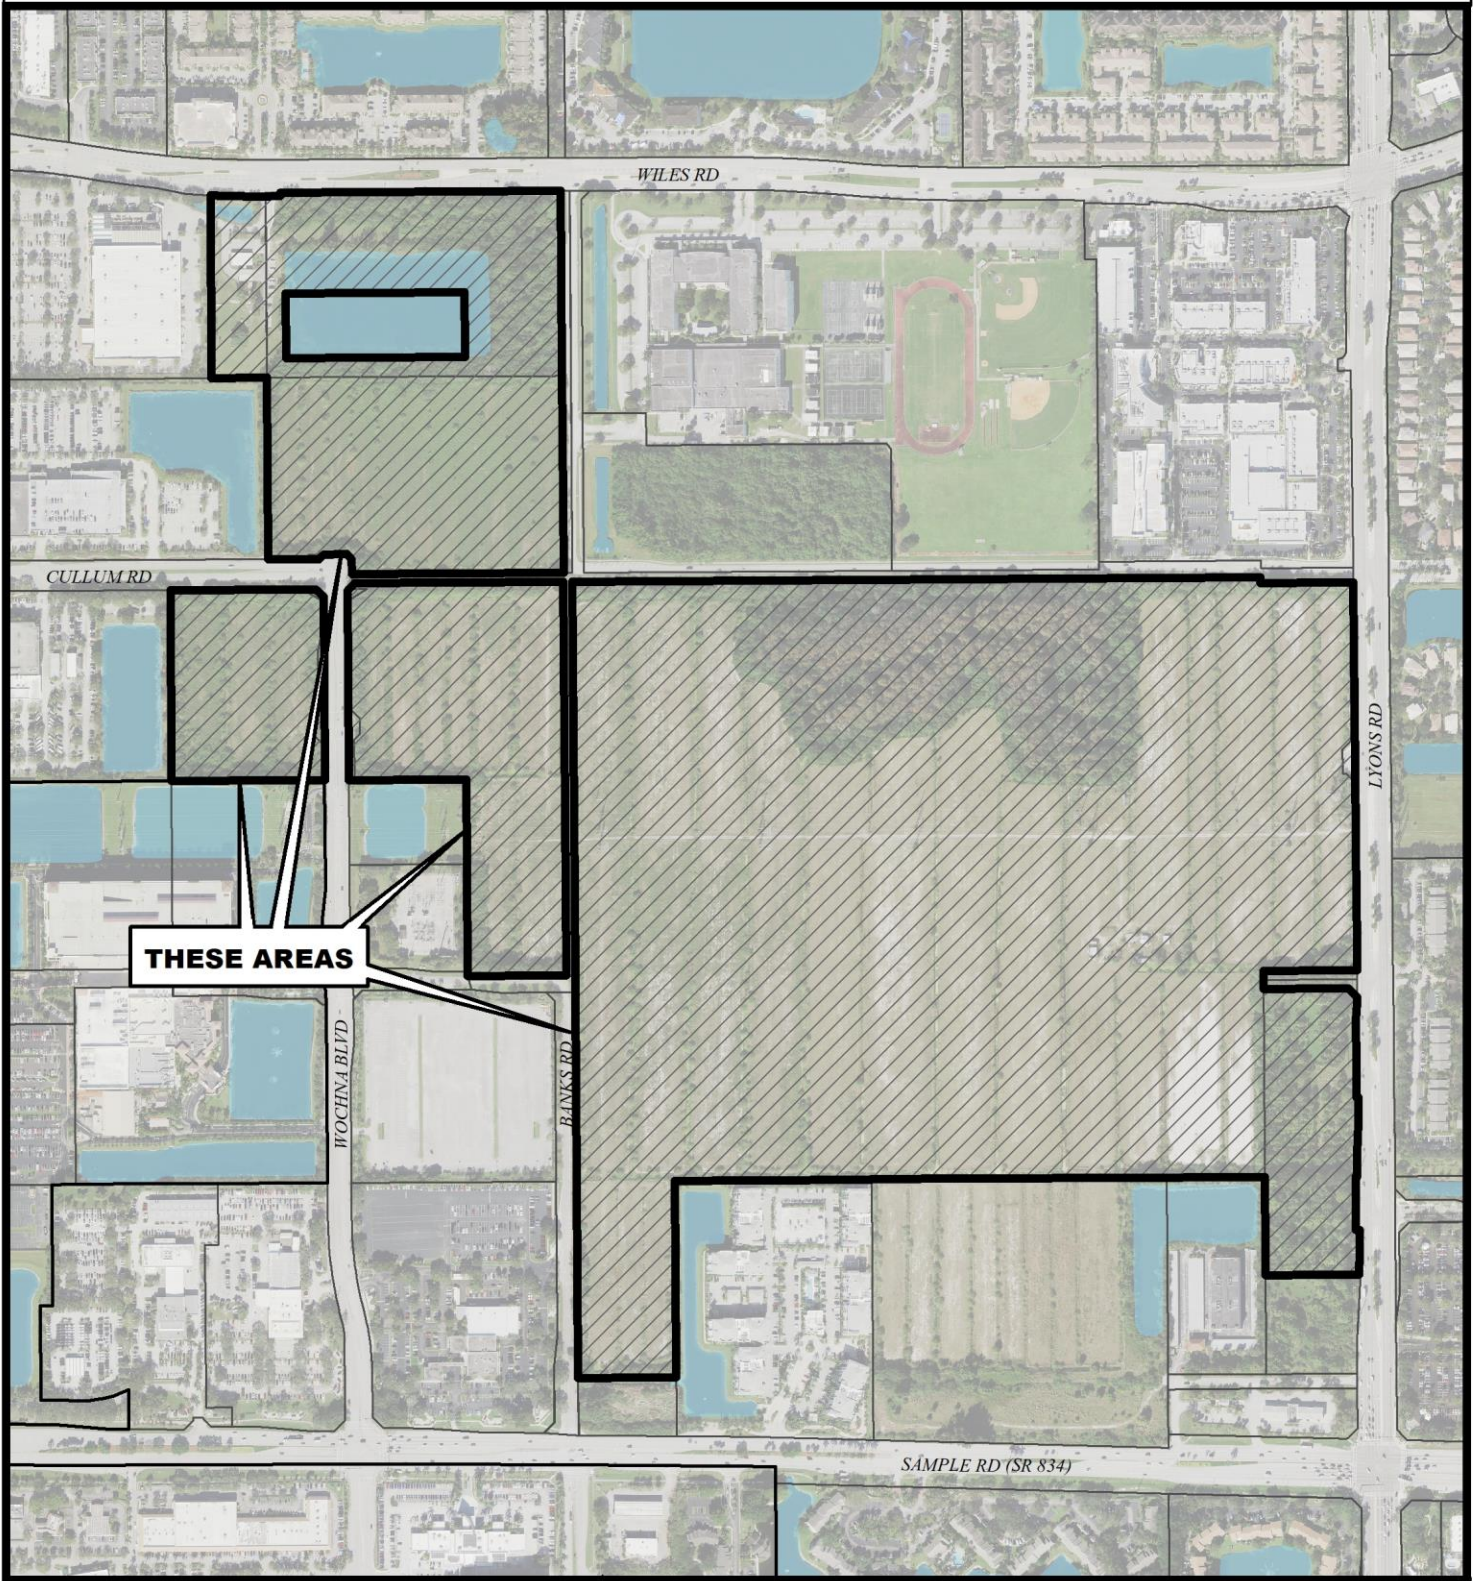

MAINSTREET AT COCONUT CREEK PLAT

City of Coconut Creek
City Commission
April 25, 2024
Plat

Map Scale = 1:7,800 (1" = 650')

**Coconut Creek G.I.S
I.T. Department**