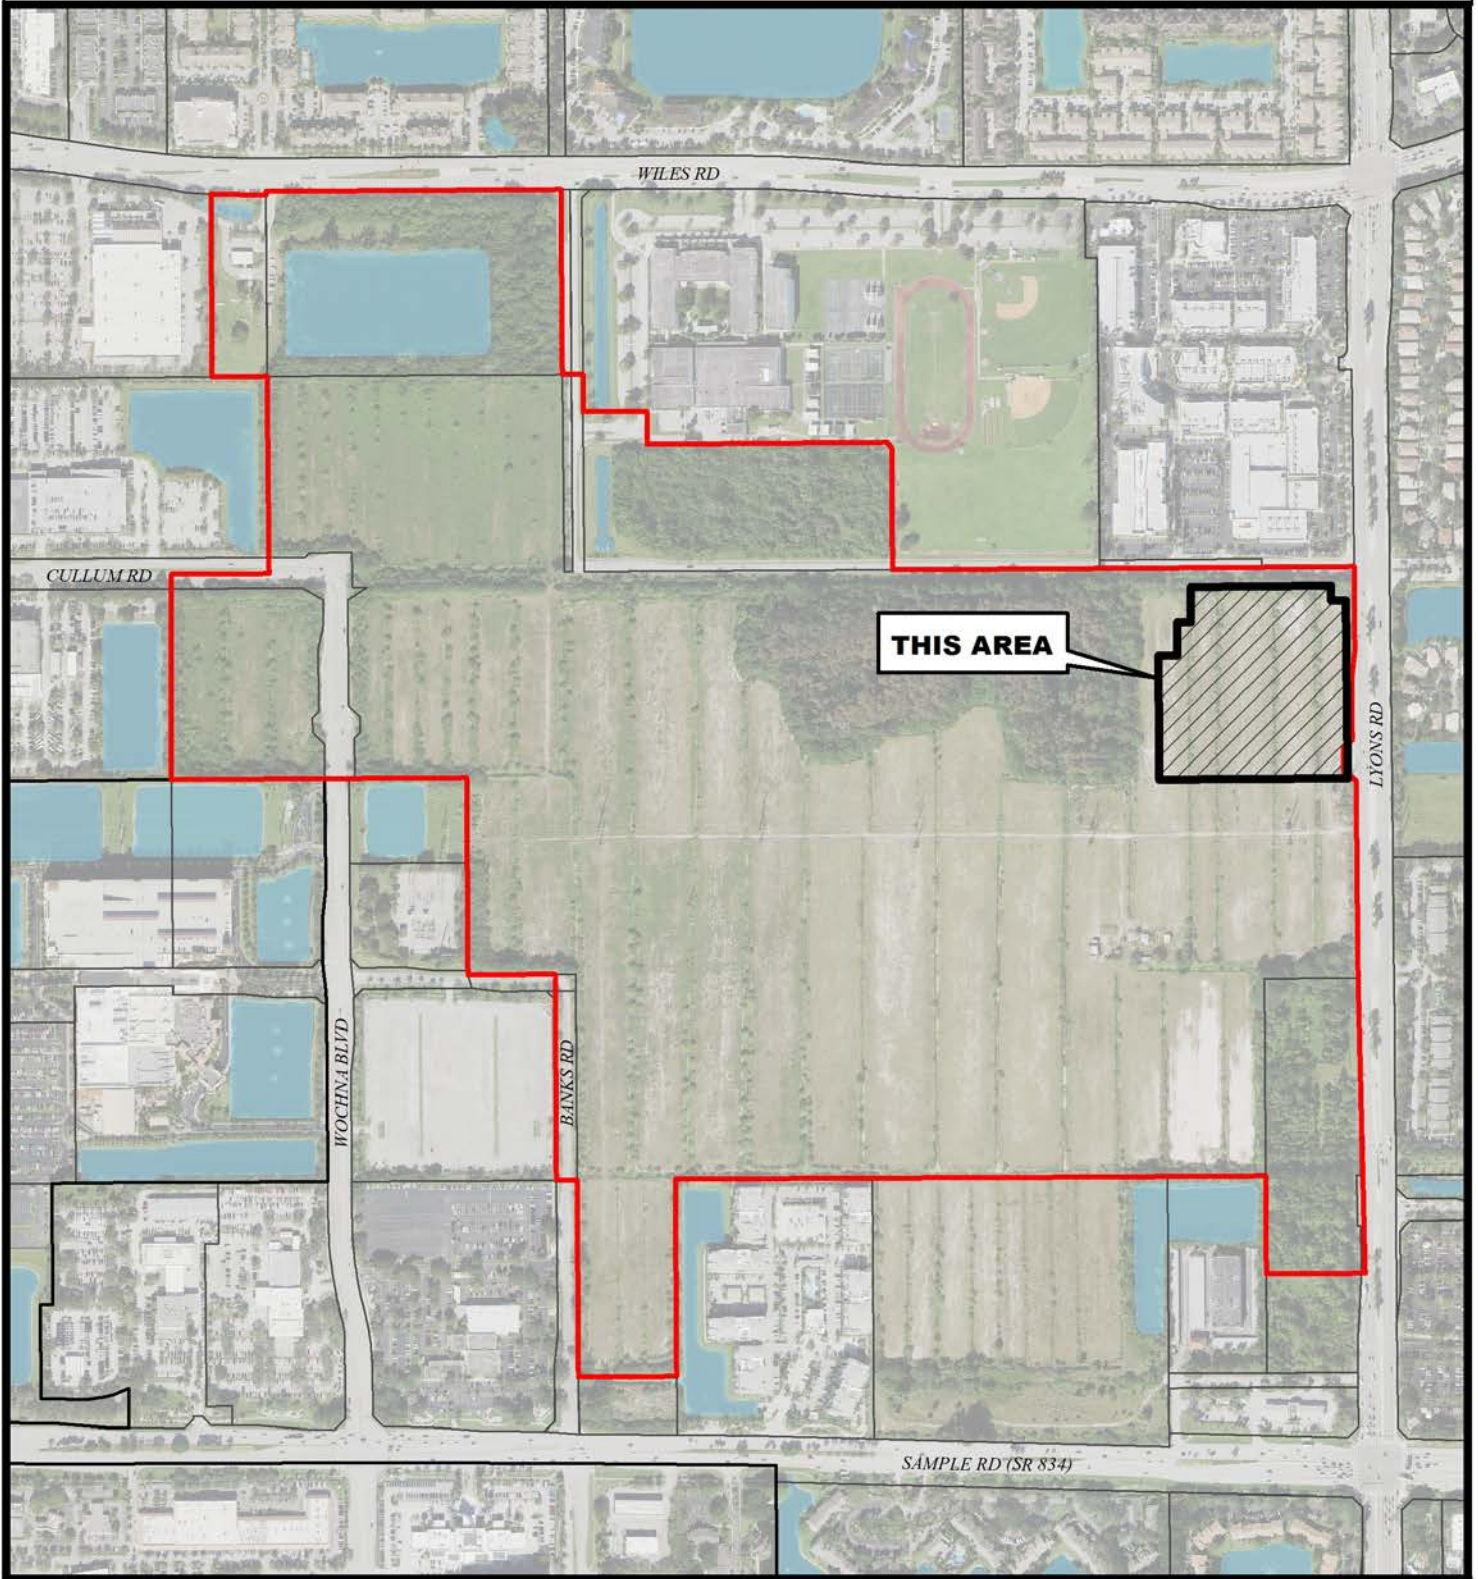

MAINSTREET AT COCONUT CREEK BLOCK 1

City of Coconut Creek
City Commission
April 25, 2024
Site Plan

Map Scale = 1:7,800 (1" = 650')

Coconut Creek GIS
I.T. Department