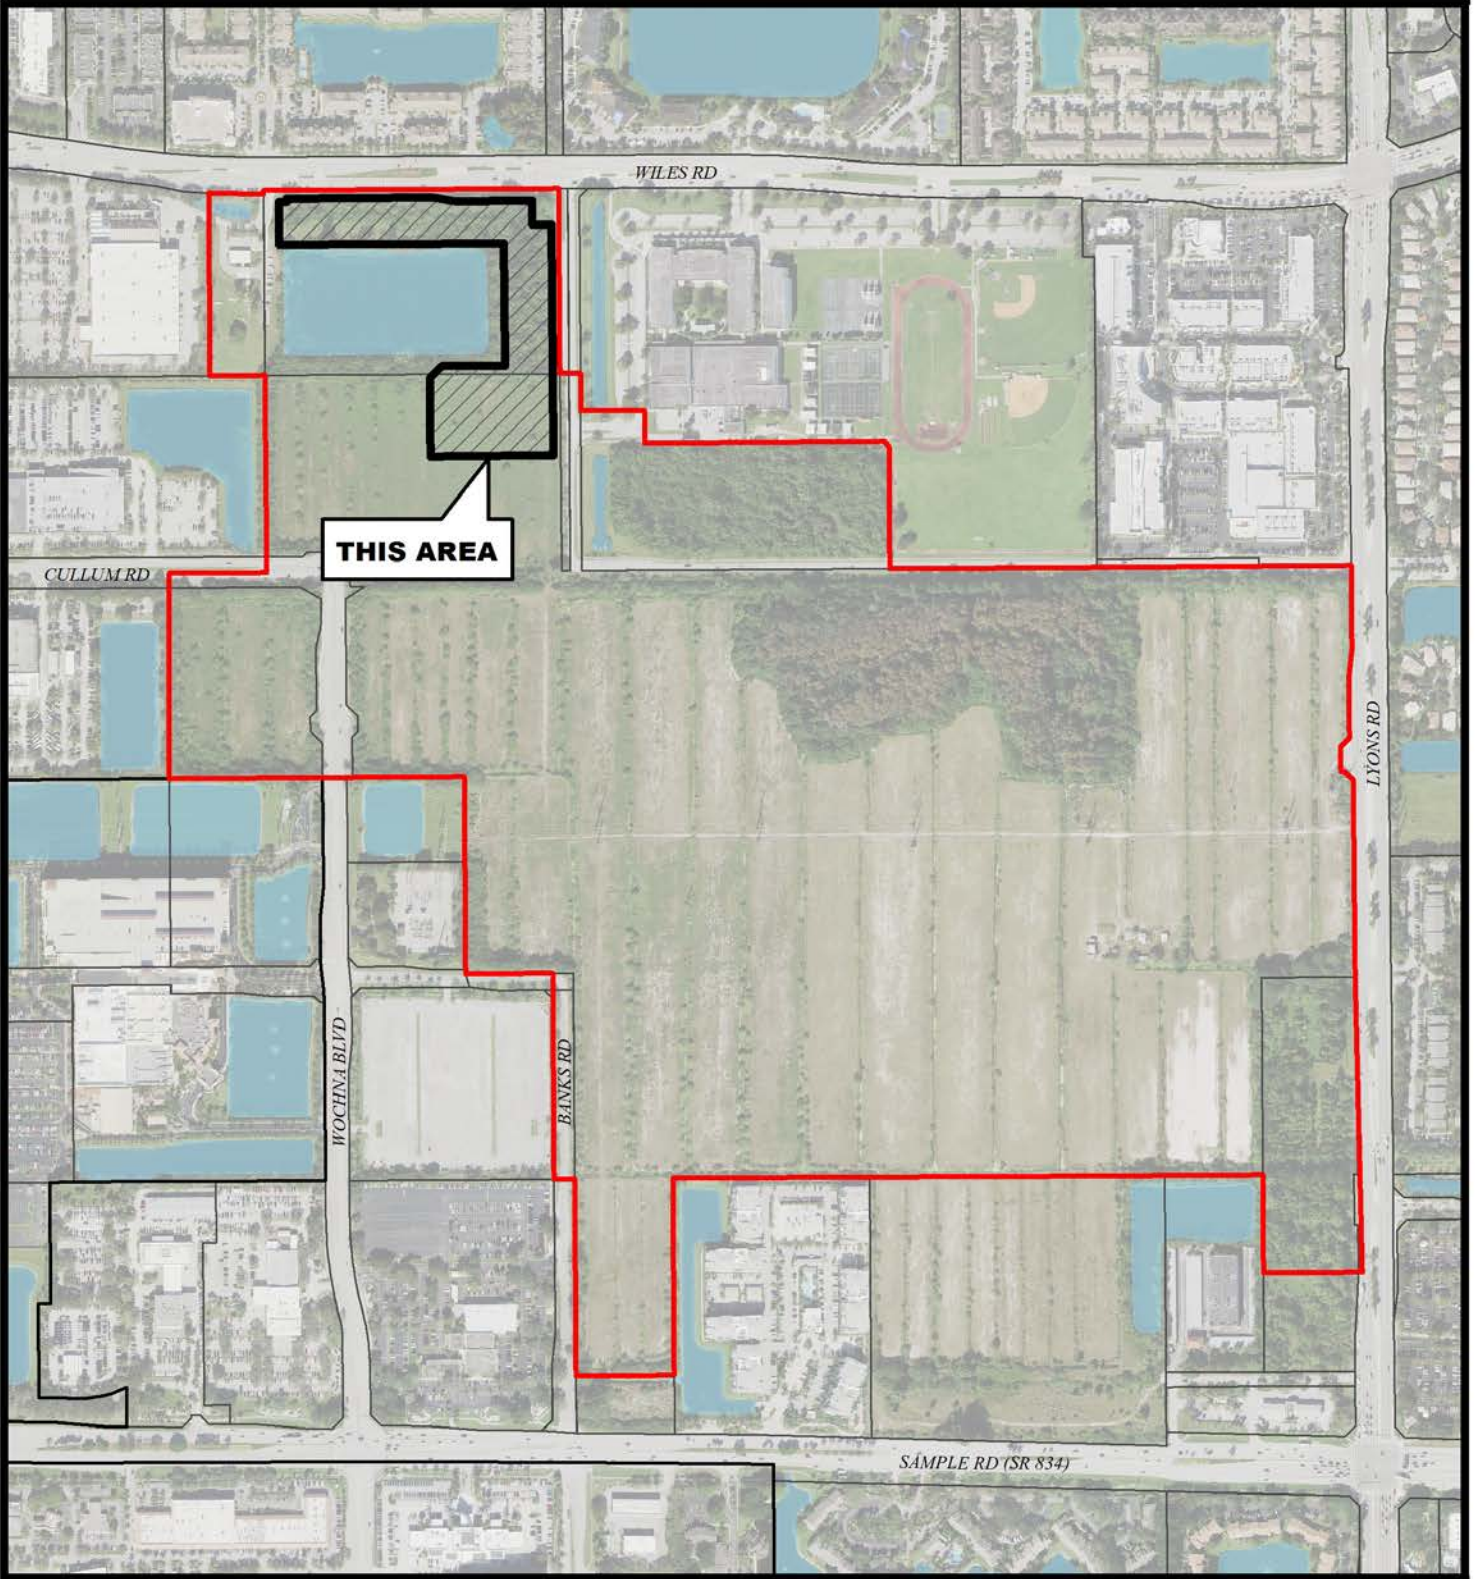

MAINSTREET @ COCONUT CREEK BLOCK 15A

City of Coconut Creek
City Commission
October 10, 2024
Site Plan

Map Scale = 1:7,800 (1" = 650')

**Coconut Creek GIS
I.T. Department**