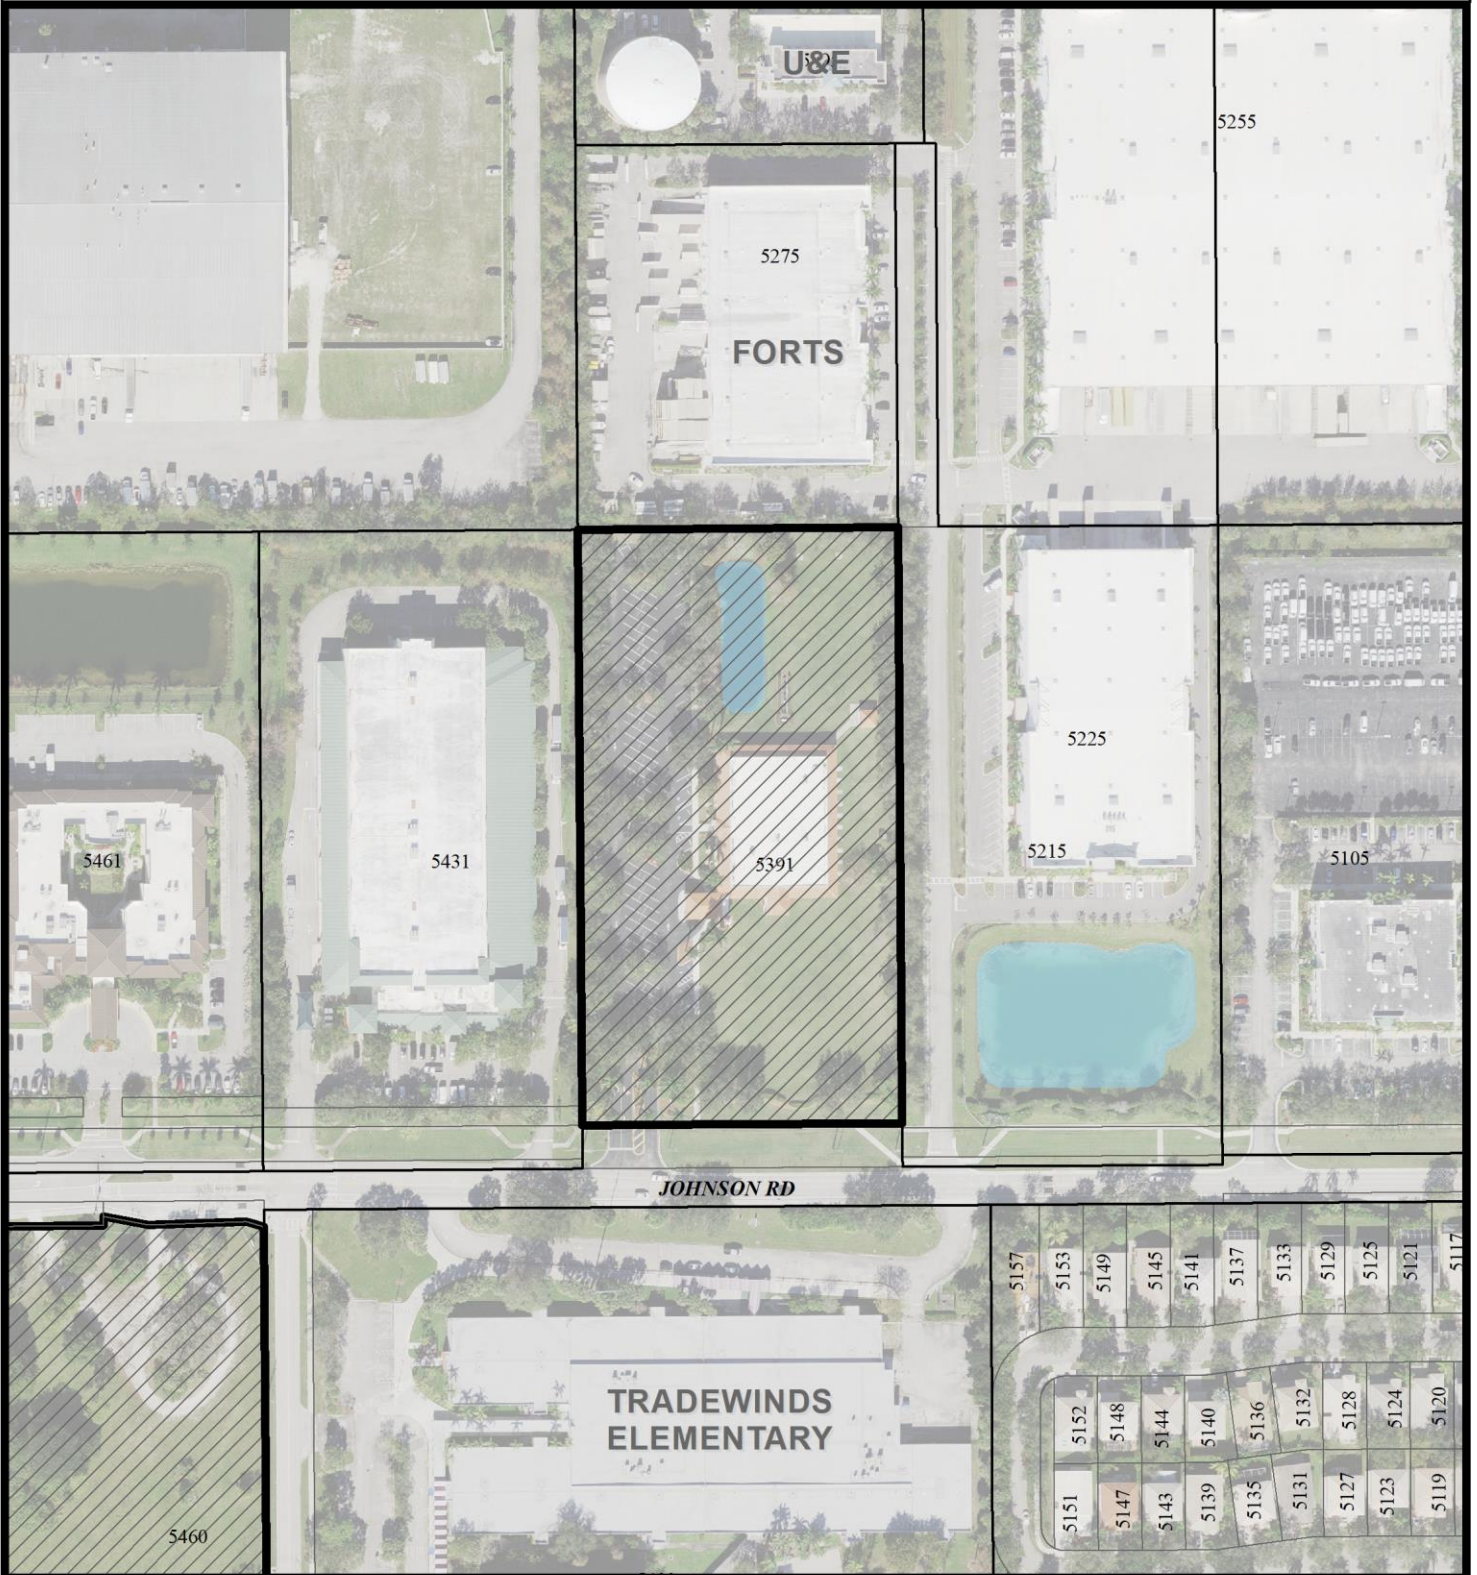

EMMANUEL BAPTIST CHURCH

City of Coconut Creek
City Commission
September 28, 2023
Site Plan

0 200 400 Feet
Map Scale = 1:2,400 (1" = 200')