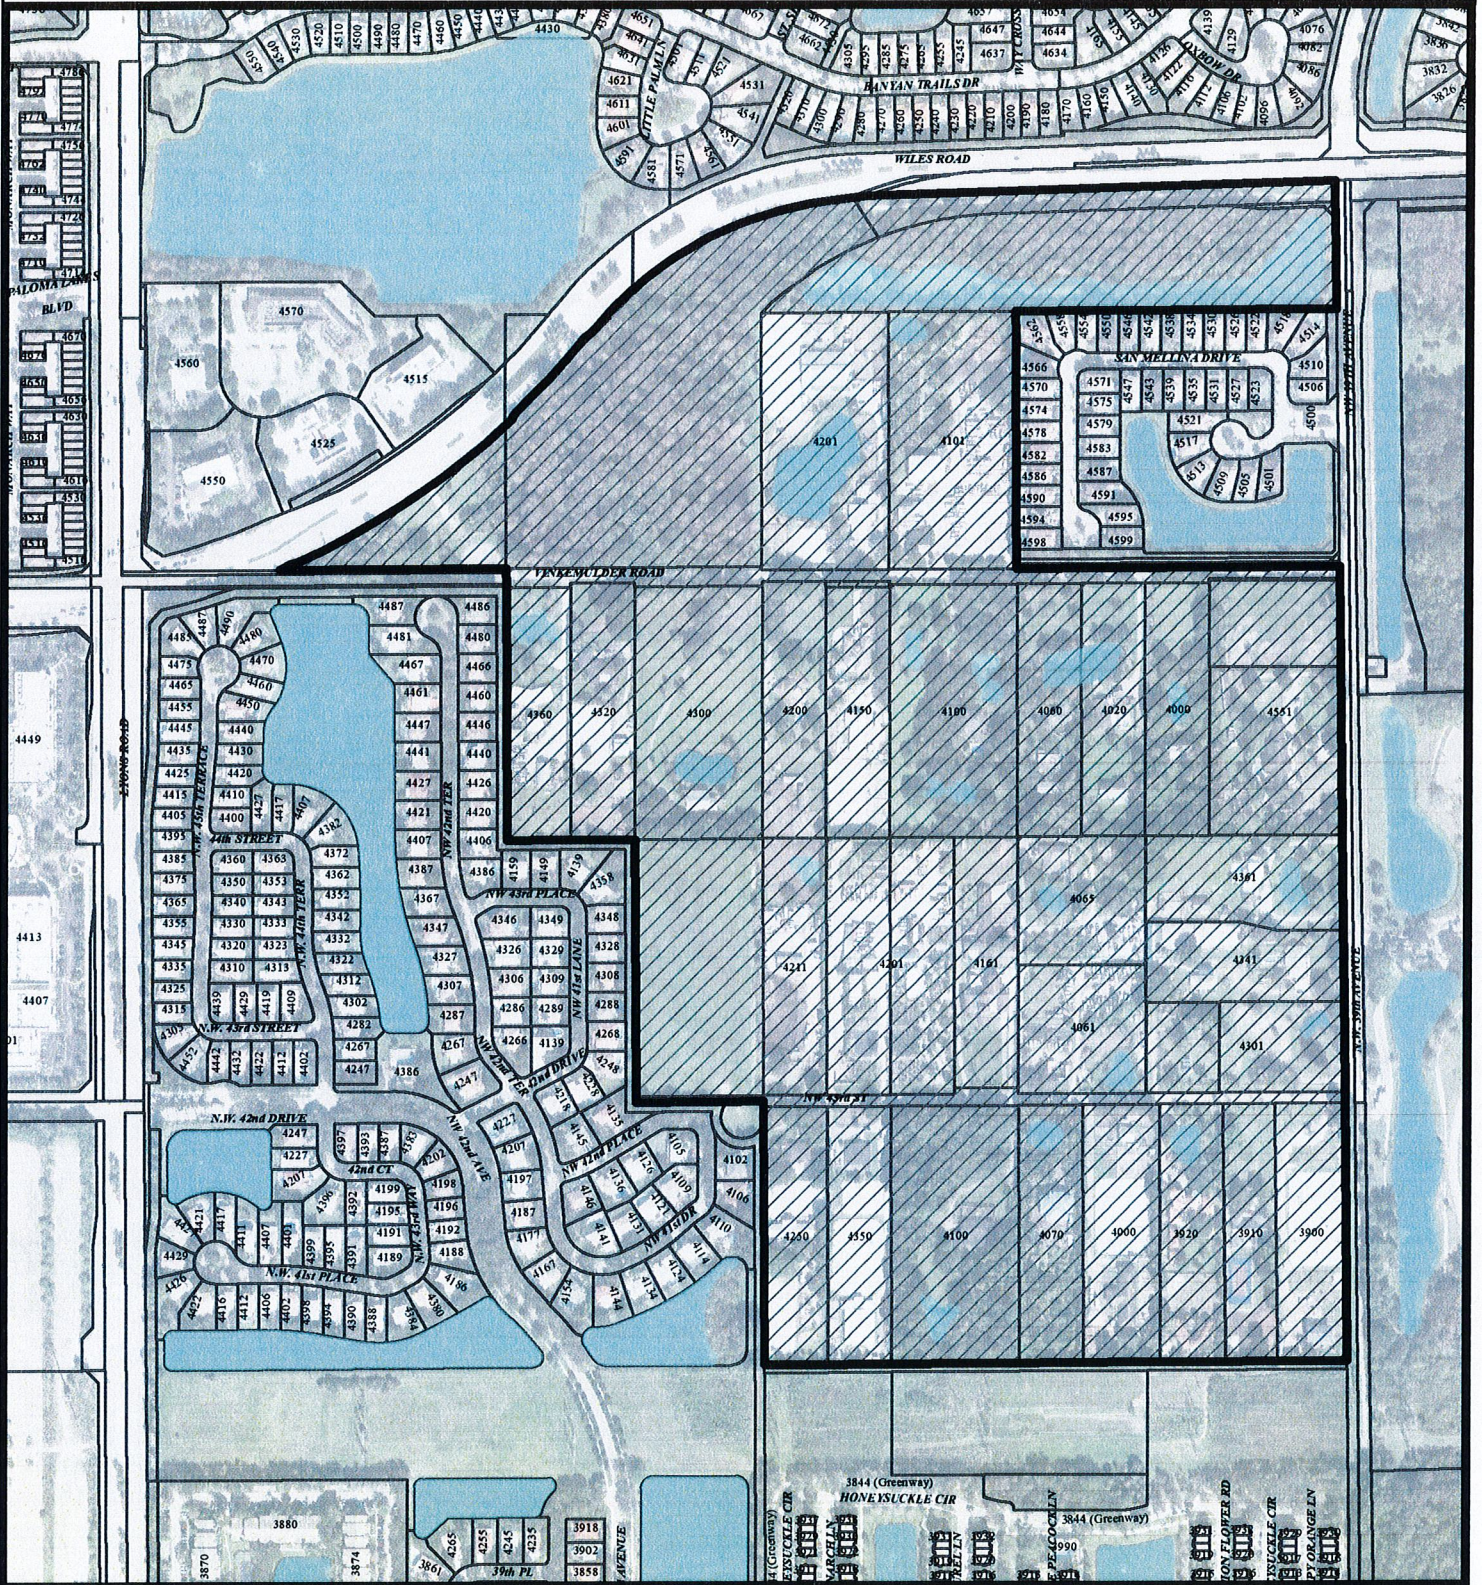

# VINKEMULDER NEIGHBORHOOD

City of Coconut Creek  
 Planning and Zoning Board

December 11, 2024

Zoning Overlay Area and to Change the List of Permitted,  
 Special, and Prohibited Land Uses.

Map Scale = 1:6,000 (1" = 500')