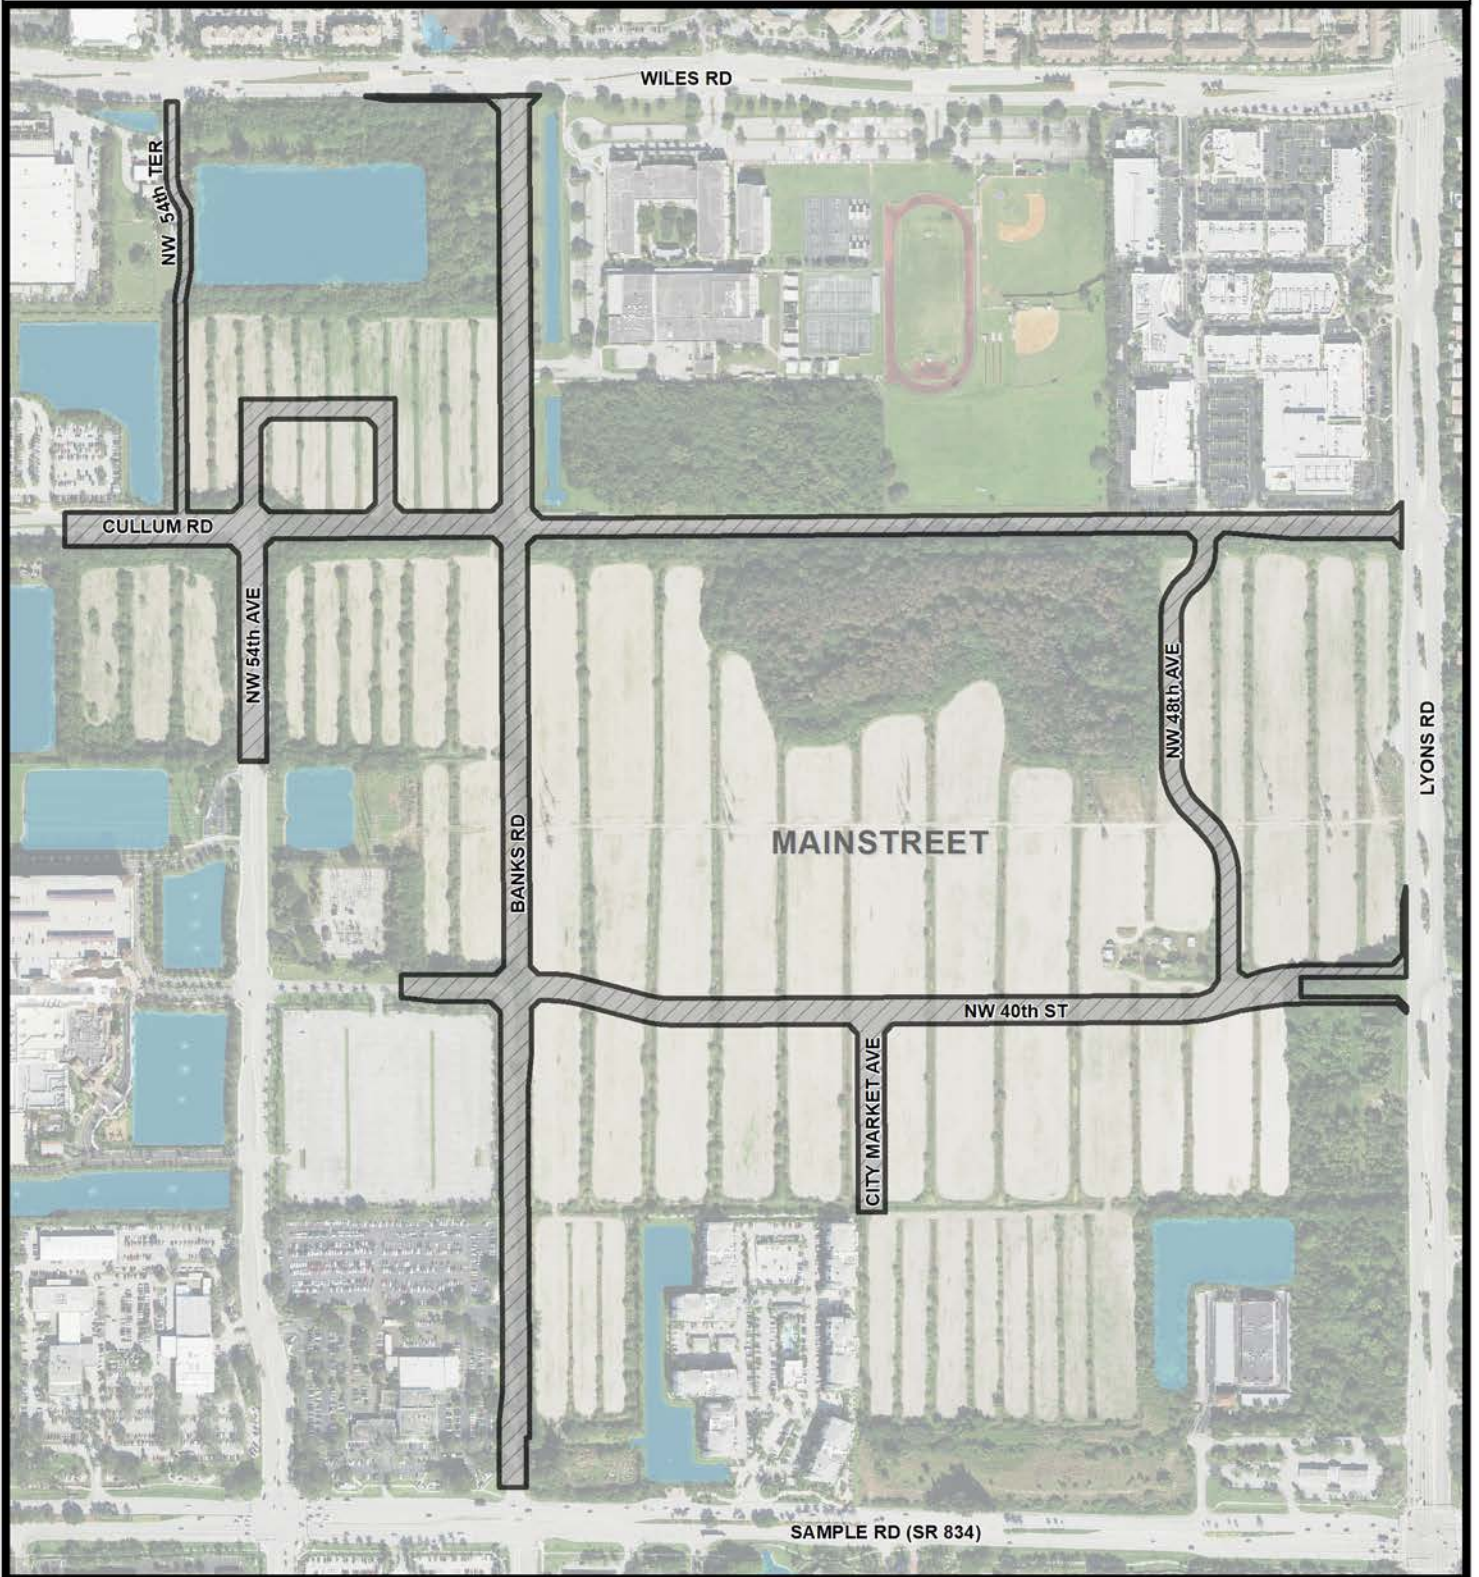

MAINSTREET @ COCONUT CREEK

City of Coconut Creek
City Commission
October 24, 2024
Roadways Site Plan

Map Scale = 1:6,900 (1" = 575')

**Coconut Creek G.I.S
I.T. Department**