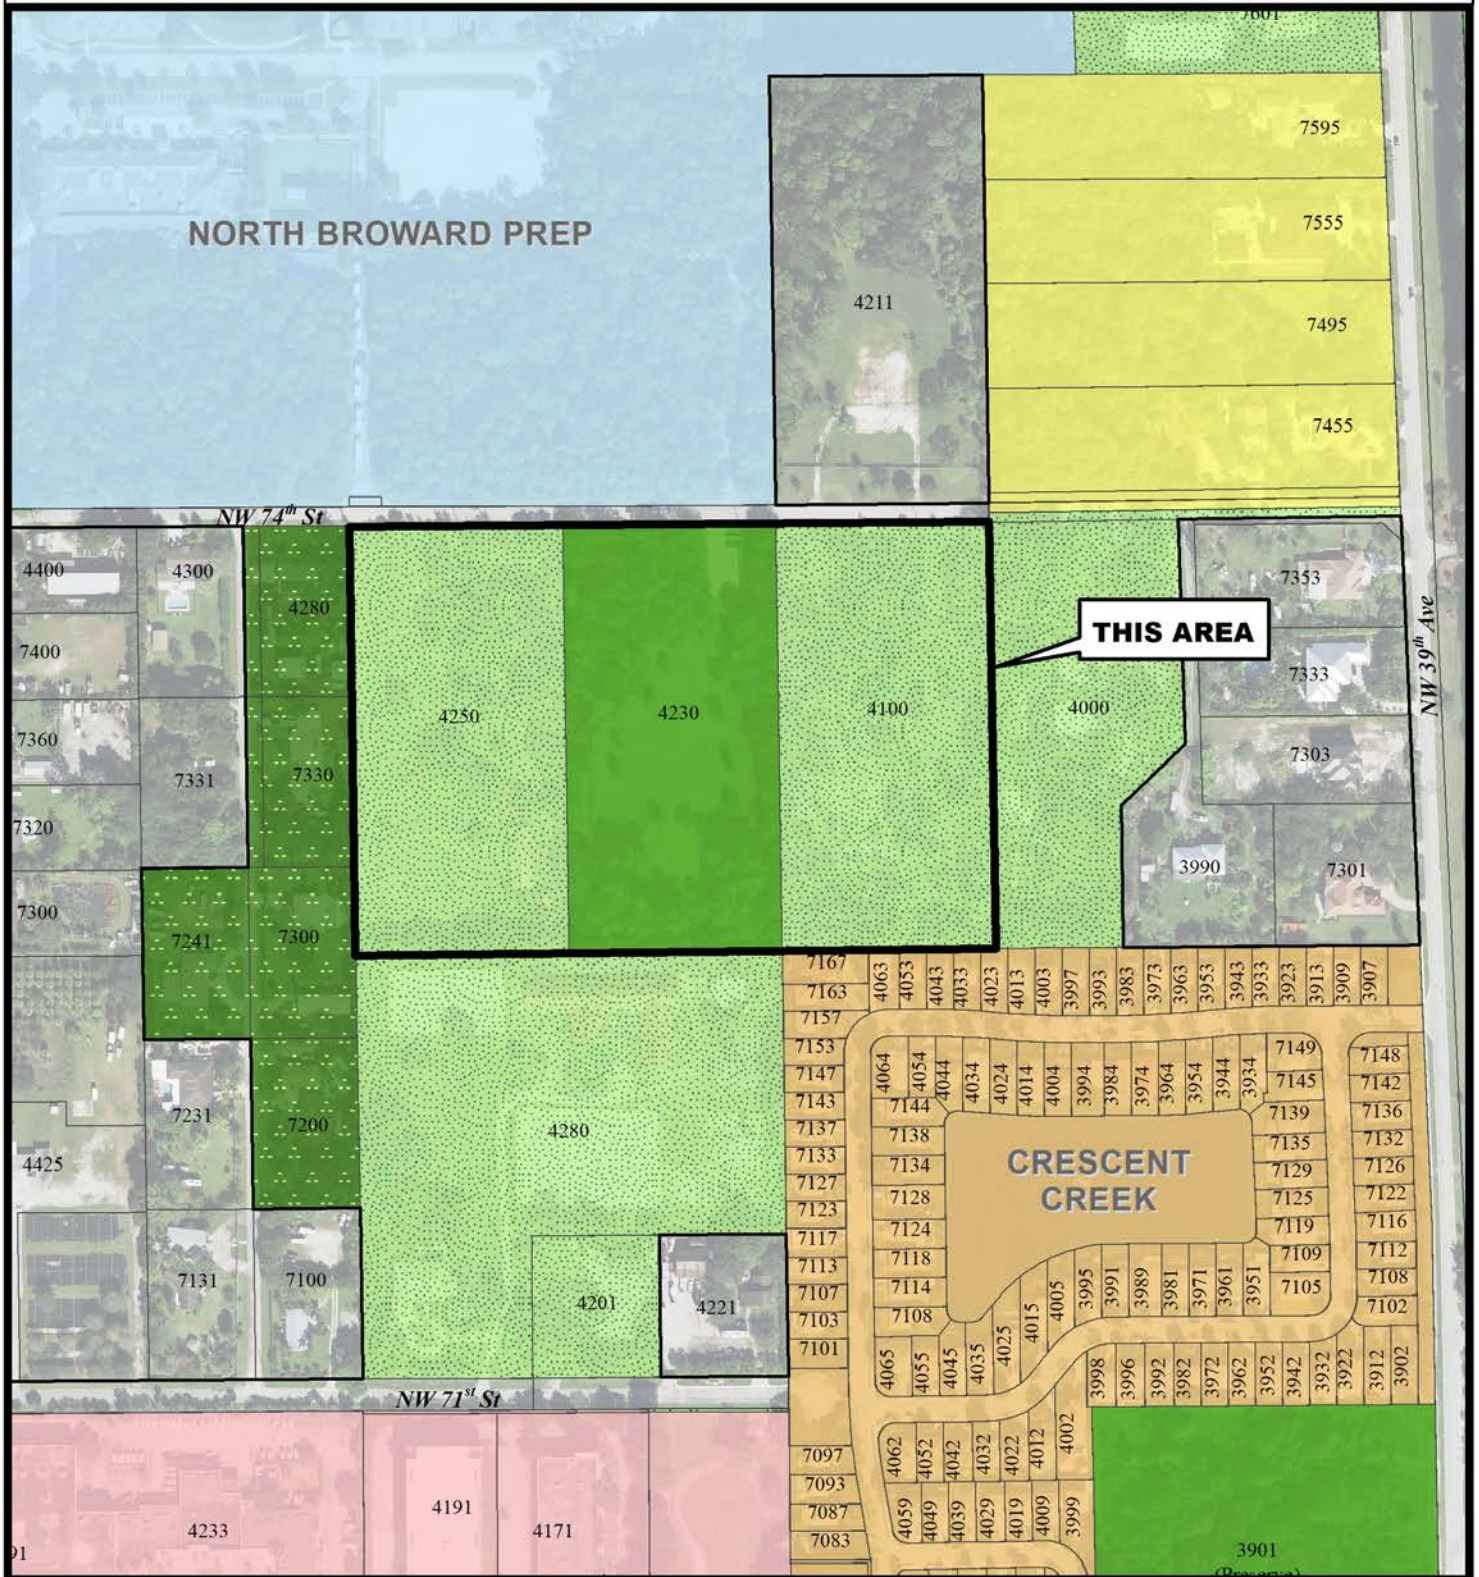

OAK TRAILS PARK ZONING

ZONING DEIGNATIONS

	A-1		PUD		CF
	A-E		RS-1		PCD
	P		RC-5		

Map Scale = 1:3,600 (1" = 300')

Coconut Creek G.I.S.
I.T. Department