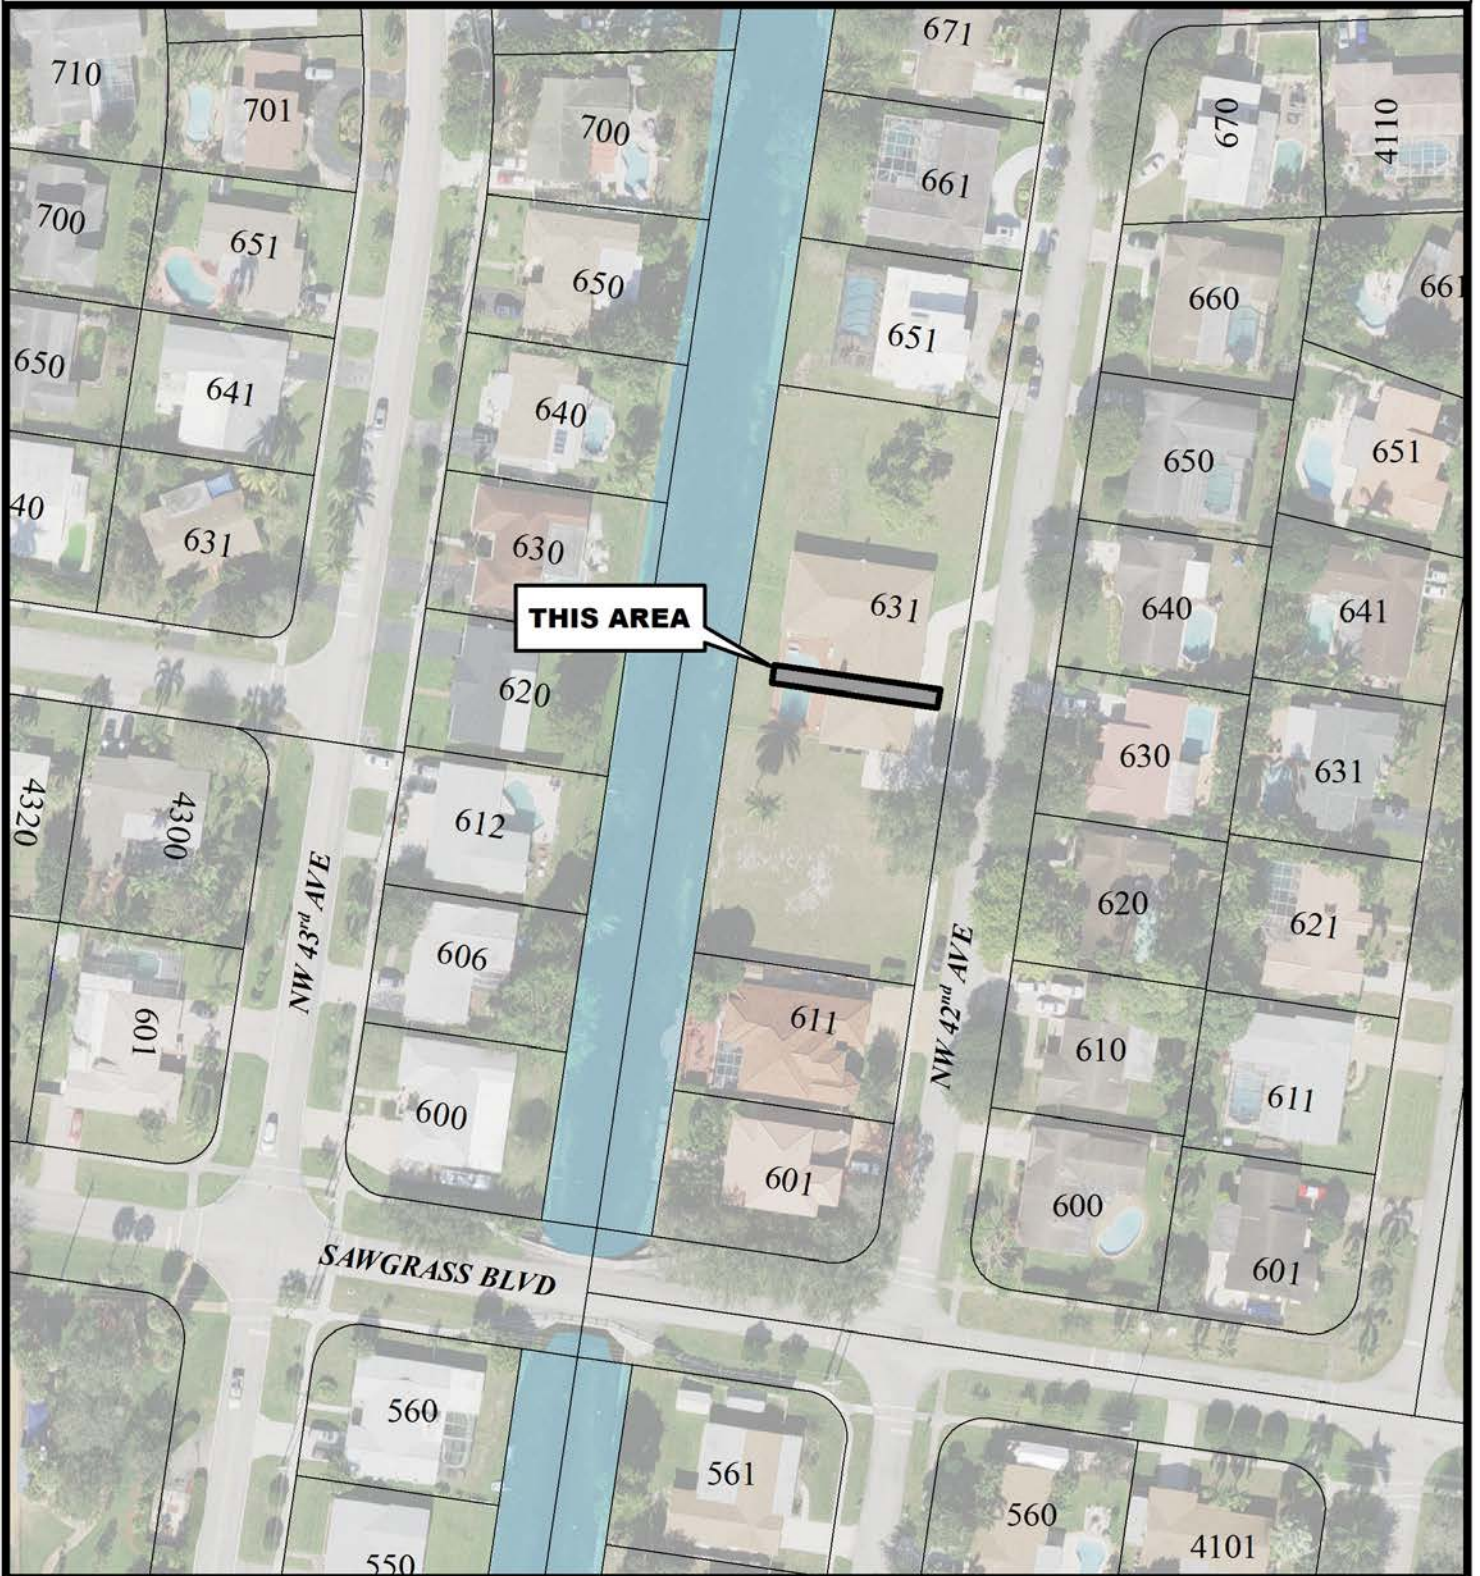

631 NW 42 AVENUE

City of Coconut Creek
City Commission
June 22, 2023
Vacation of Easement

Map Scale = 1:1,200 (1" = 100')

**Coconut Creek GIS
I.T. Department**