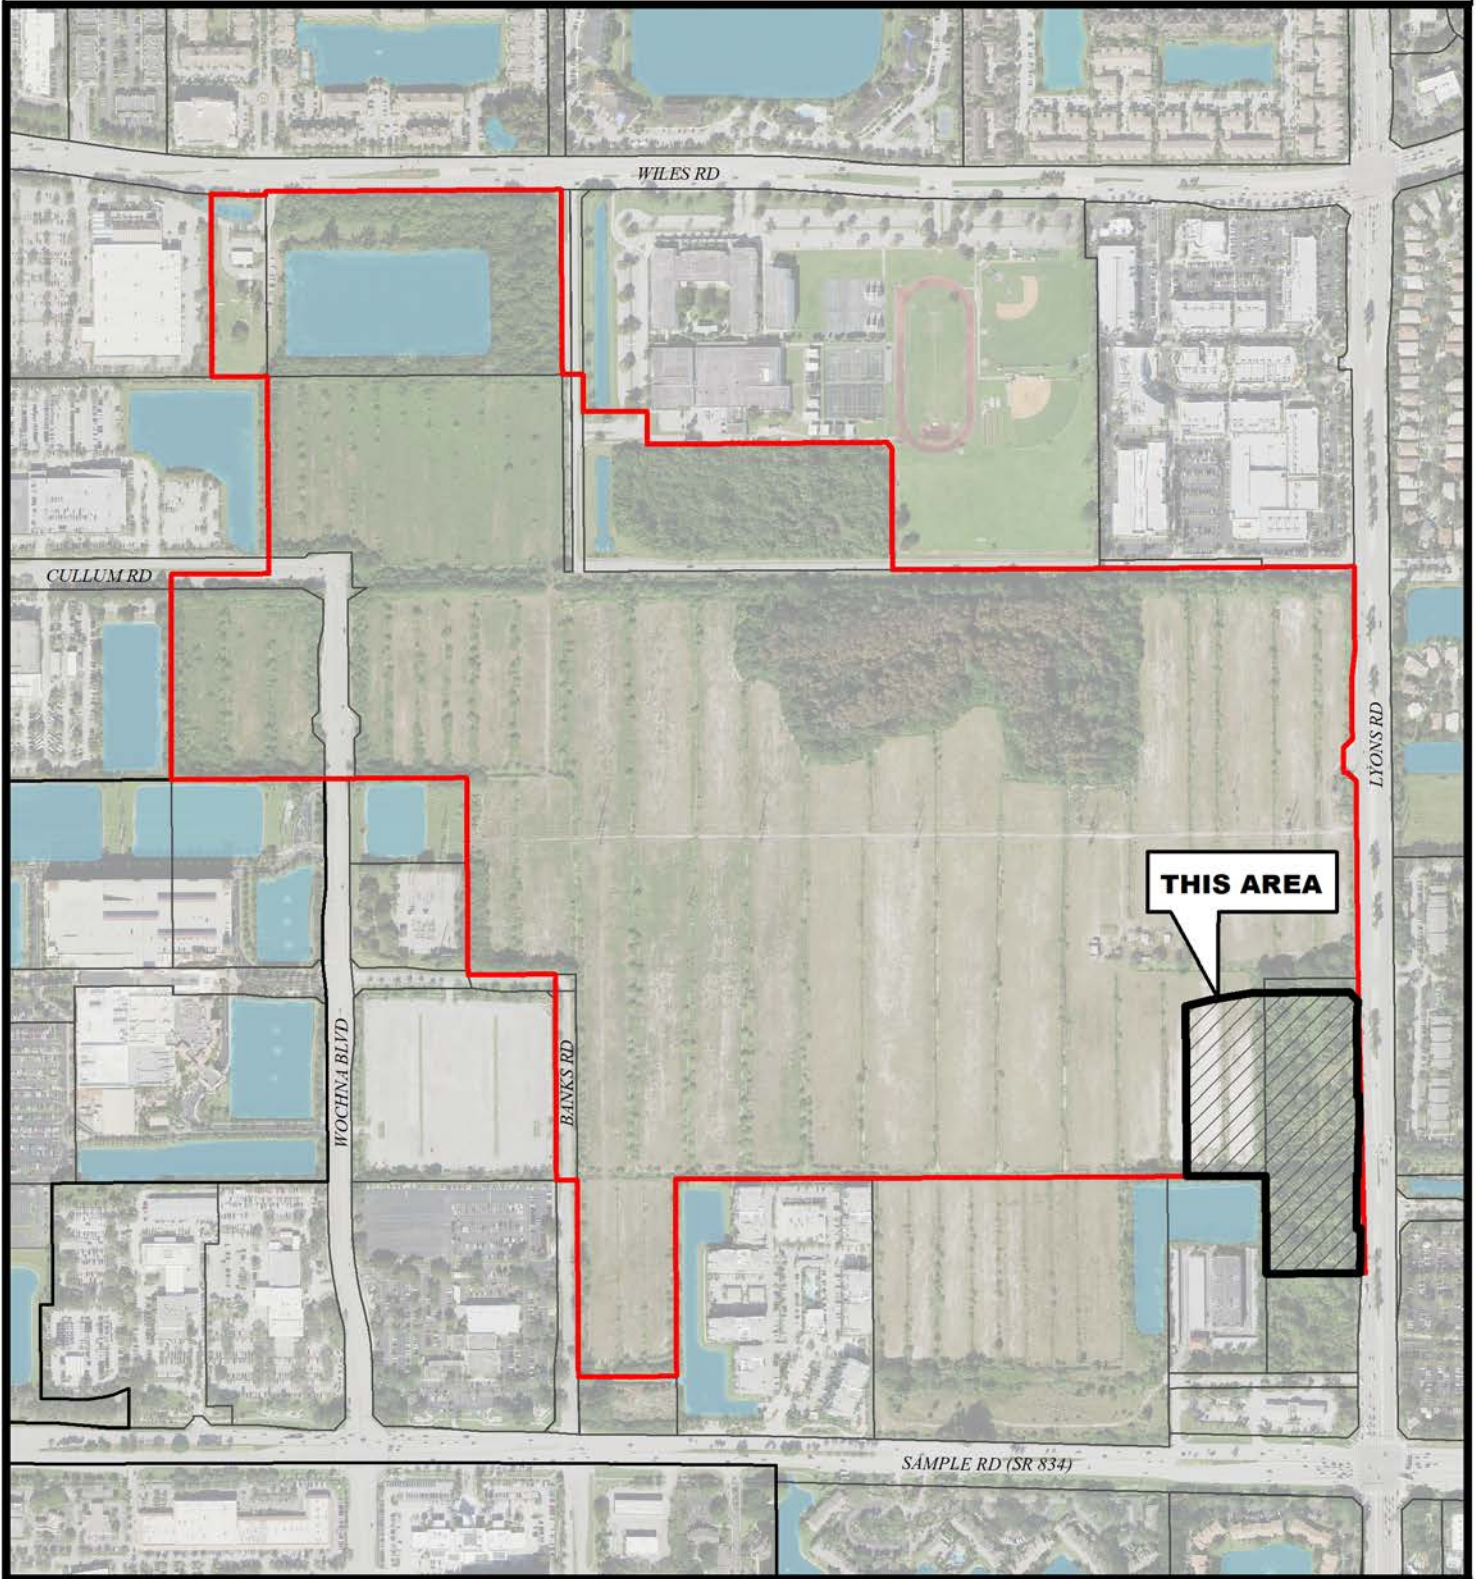

# MAINSTREET @ COCONUT CREEK BLOCK 3

City of Coconut Creek  
City Commission  
August 8, 2024  
**Site Plan**

Map Scale = 1:7,800 (1" = 650')

Coconut Creek GIS  
I.T. Department