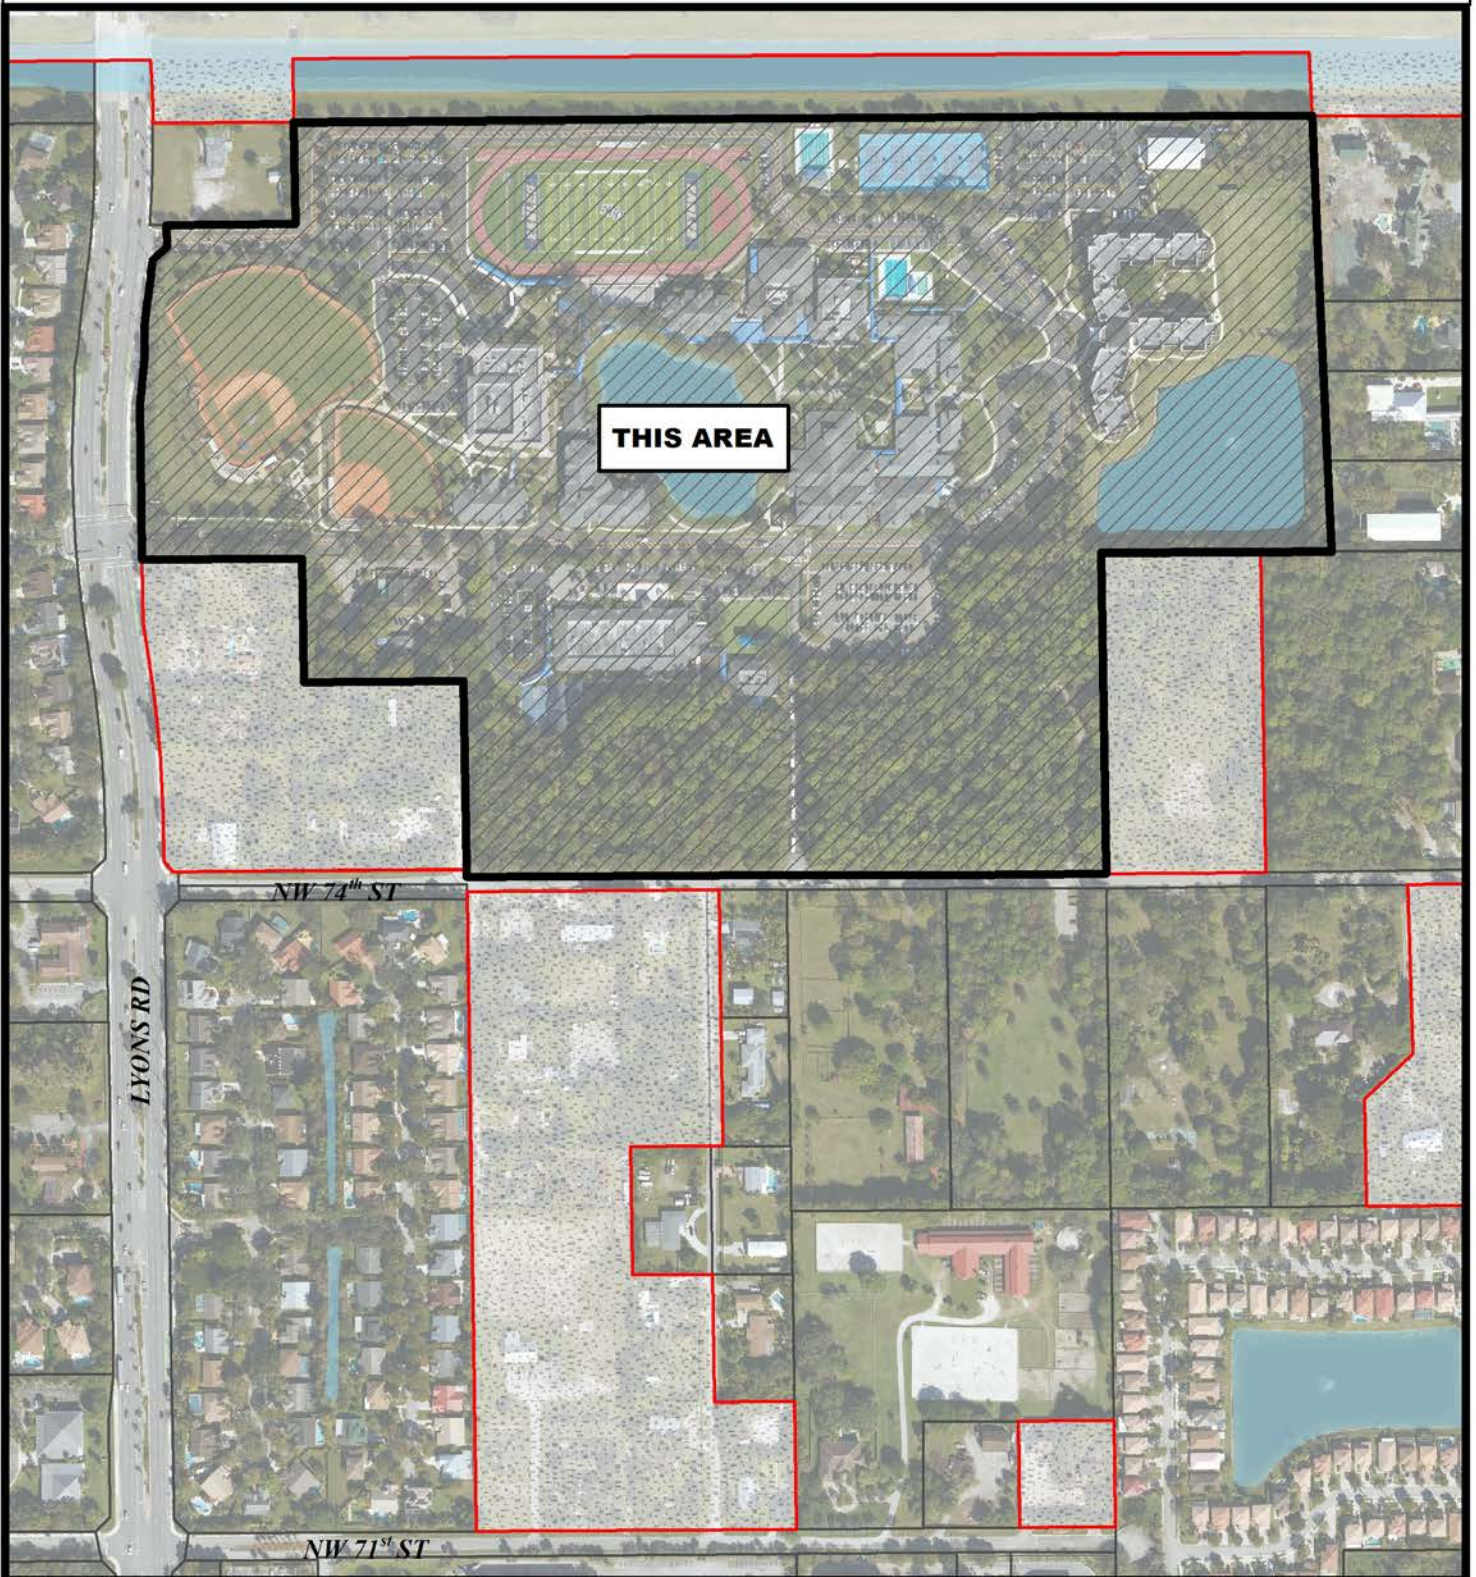

NORTH BROWARD PREPARATORY SCHOOL

City of Coconut Creek
Planning and Zoning Board
July 8, 2026
Site Plan

Map Scale = 1:4,800 (1" = 400')

**Coconut Creek G.I.S.
I.T. Department**