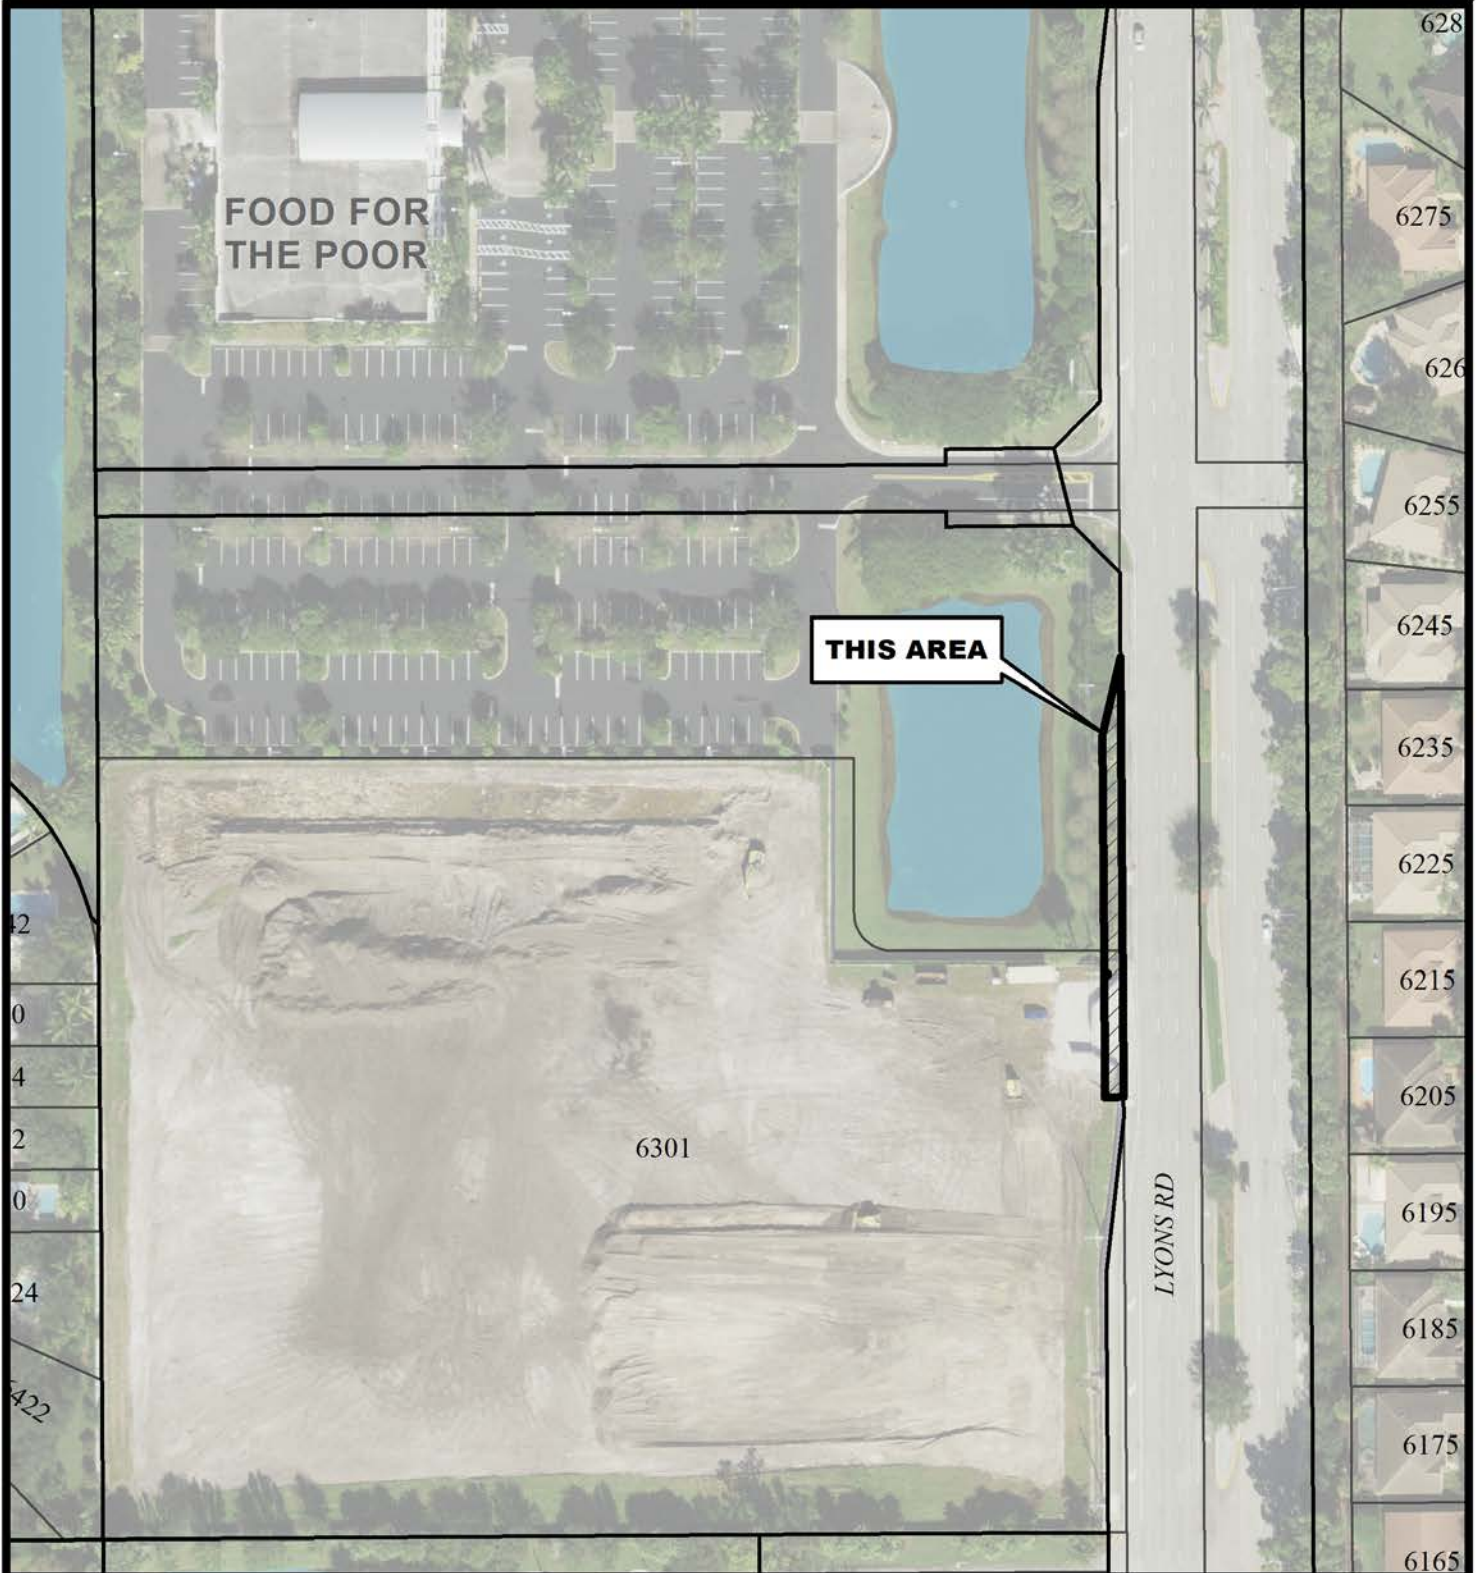

LYONS EXCHANGE CENTER

City of Coconut Creek
City Commission
November 12, 2020
Vacation of Easement

Map Scale = 1:1,500 (1" = 125')

**Coconut Creek G.I.S.
I.T. Department**