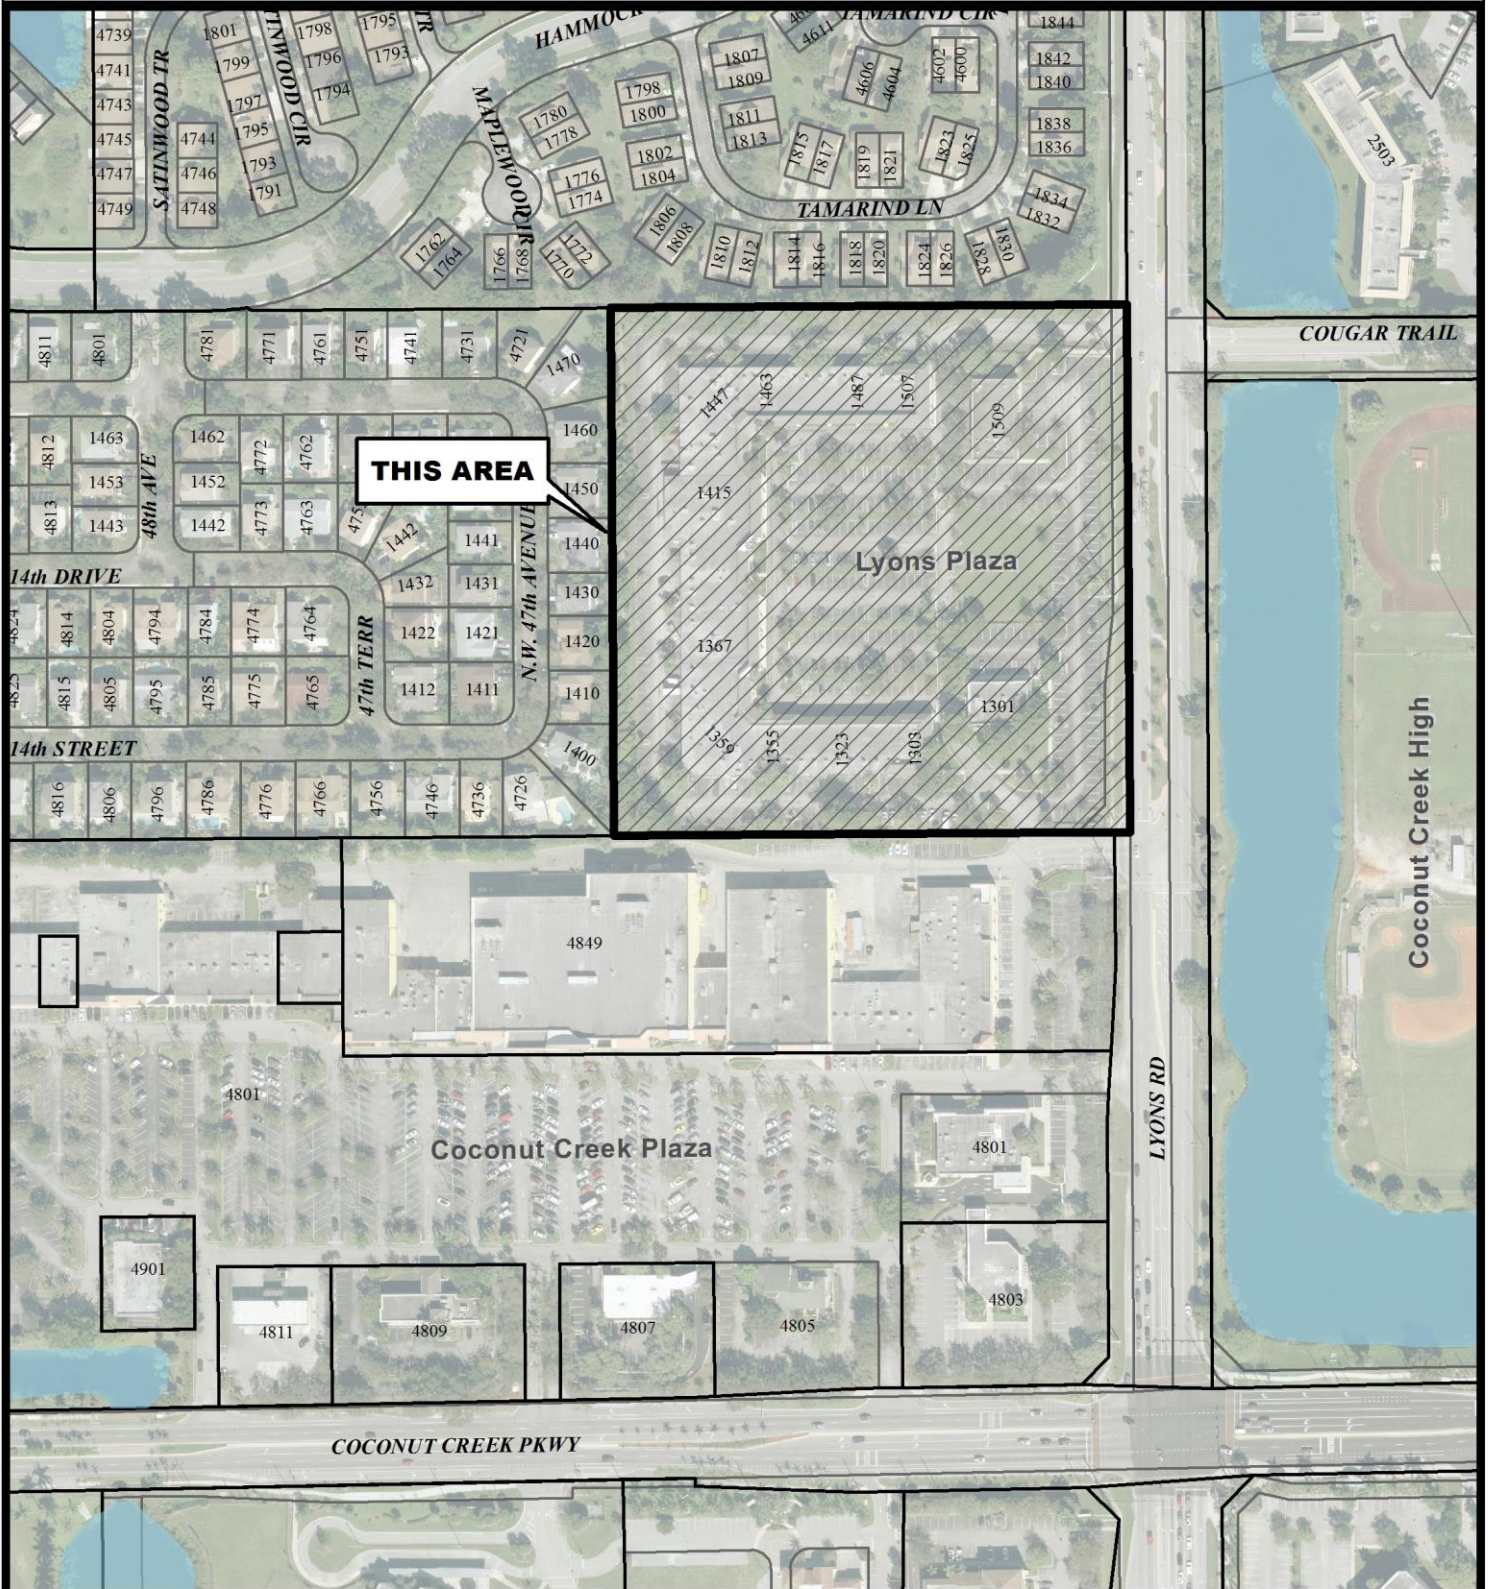

## LYONS PLAZA

City of Coconut Creek  
 City Commission  
 October 13, 2016  
**Special Land Use**

Map Scale = 1:3,000 (1" = 250')

**Coconut Creek G.I.S.  
 I.T. Department**