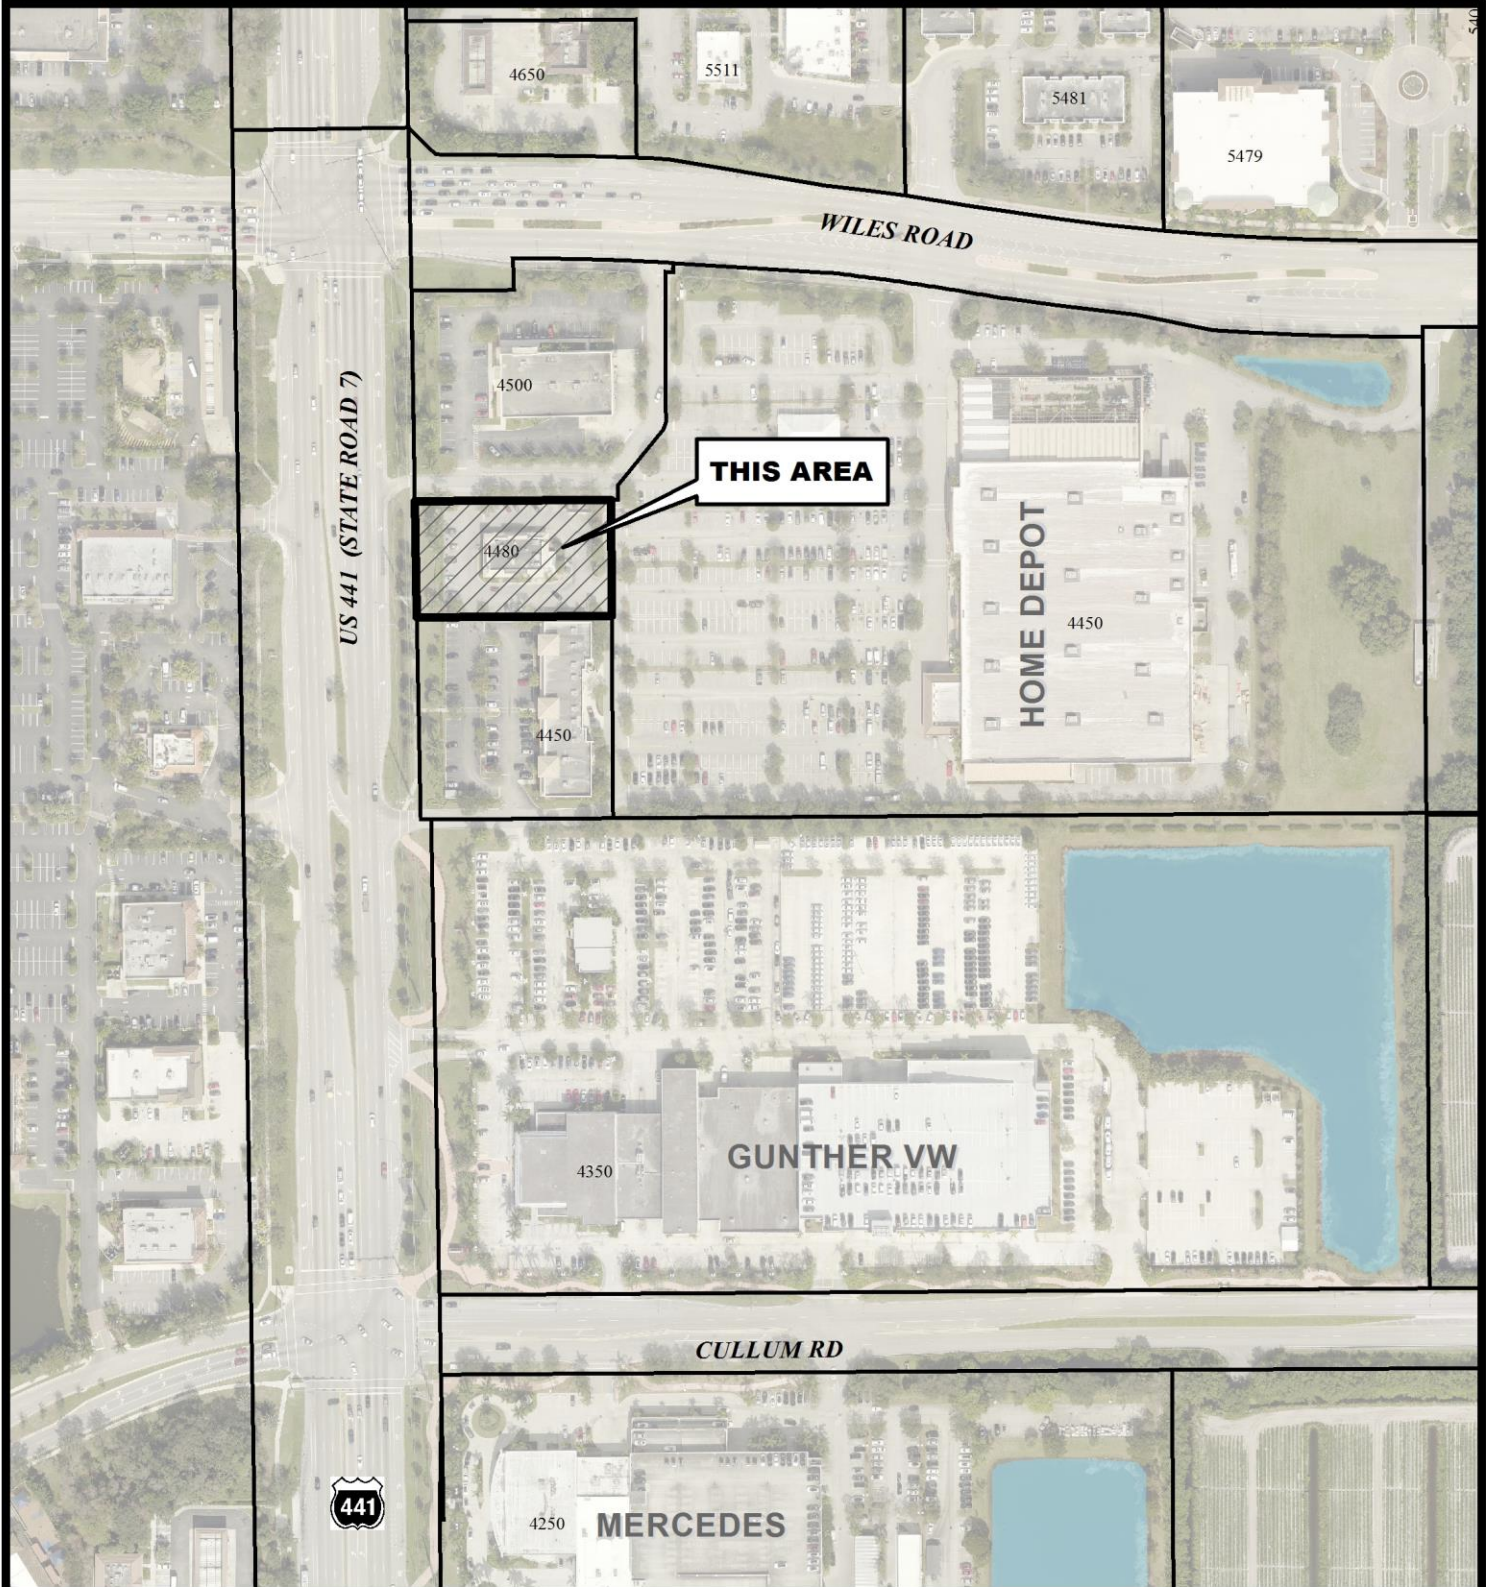

# McDONALD'S

City of Coconut Creek  
City Commission  
April 13, 2017  
Site Plan Modification

Map Scale = 1:3,000 (1" = 250')

Coconut Creek GIS  
I.T. Department