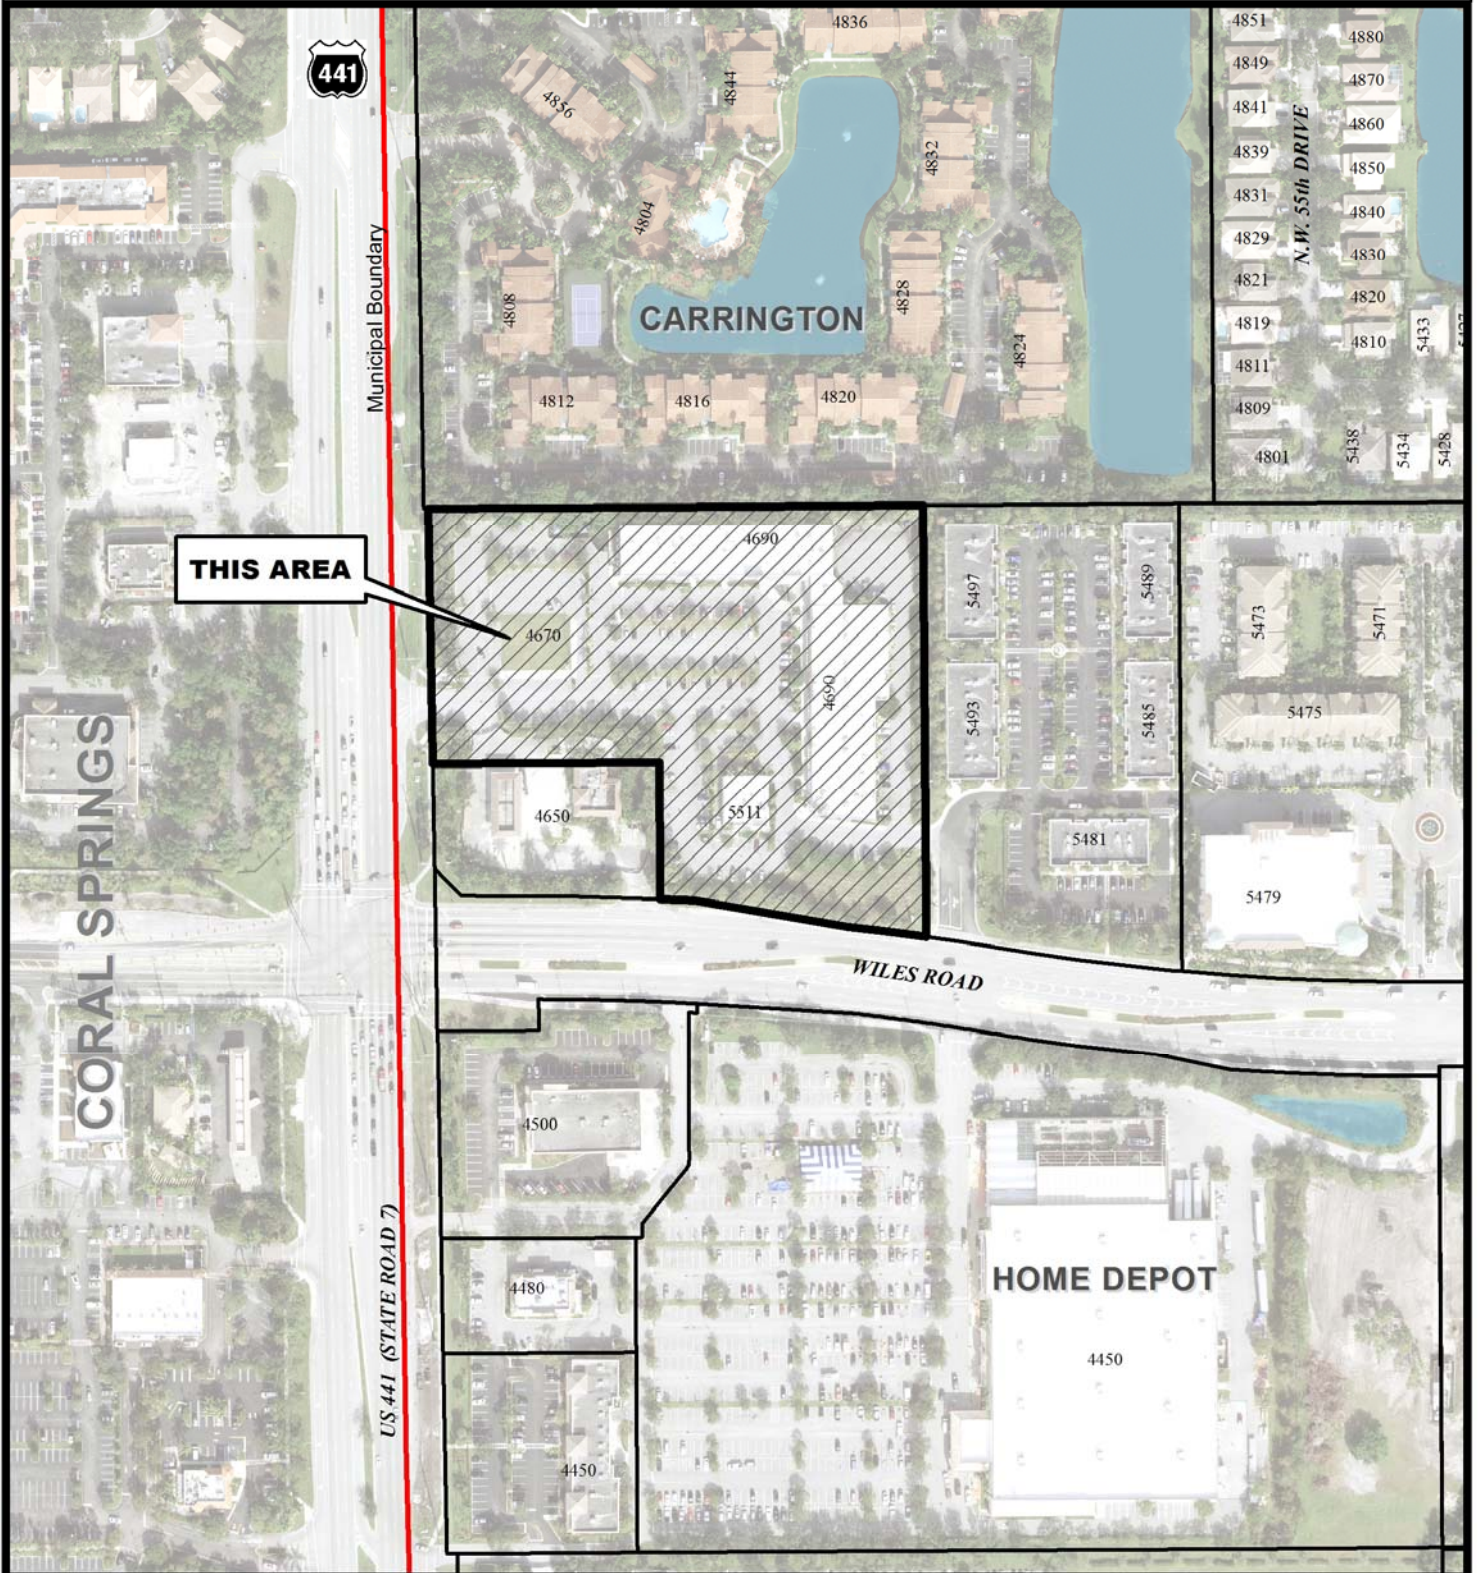

CHICK-FIL-A AT VILLAGE SHOPPES

City of Coconut Creek
Planning & Zoning Board
July 10, 2019
Special Land Use

Map Scale = 1:3,000 (1" = 250')

Coconut Creek GIS
I.T. Department