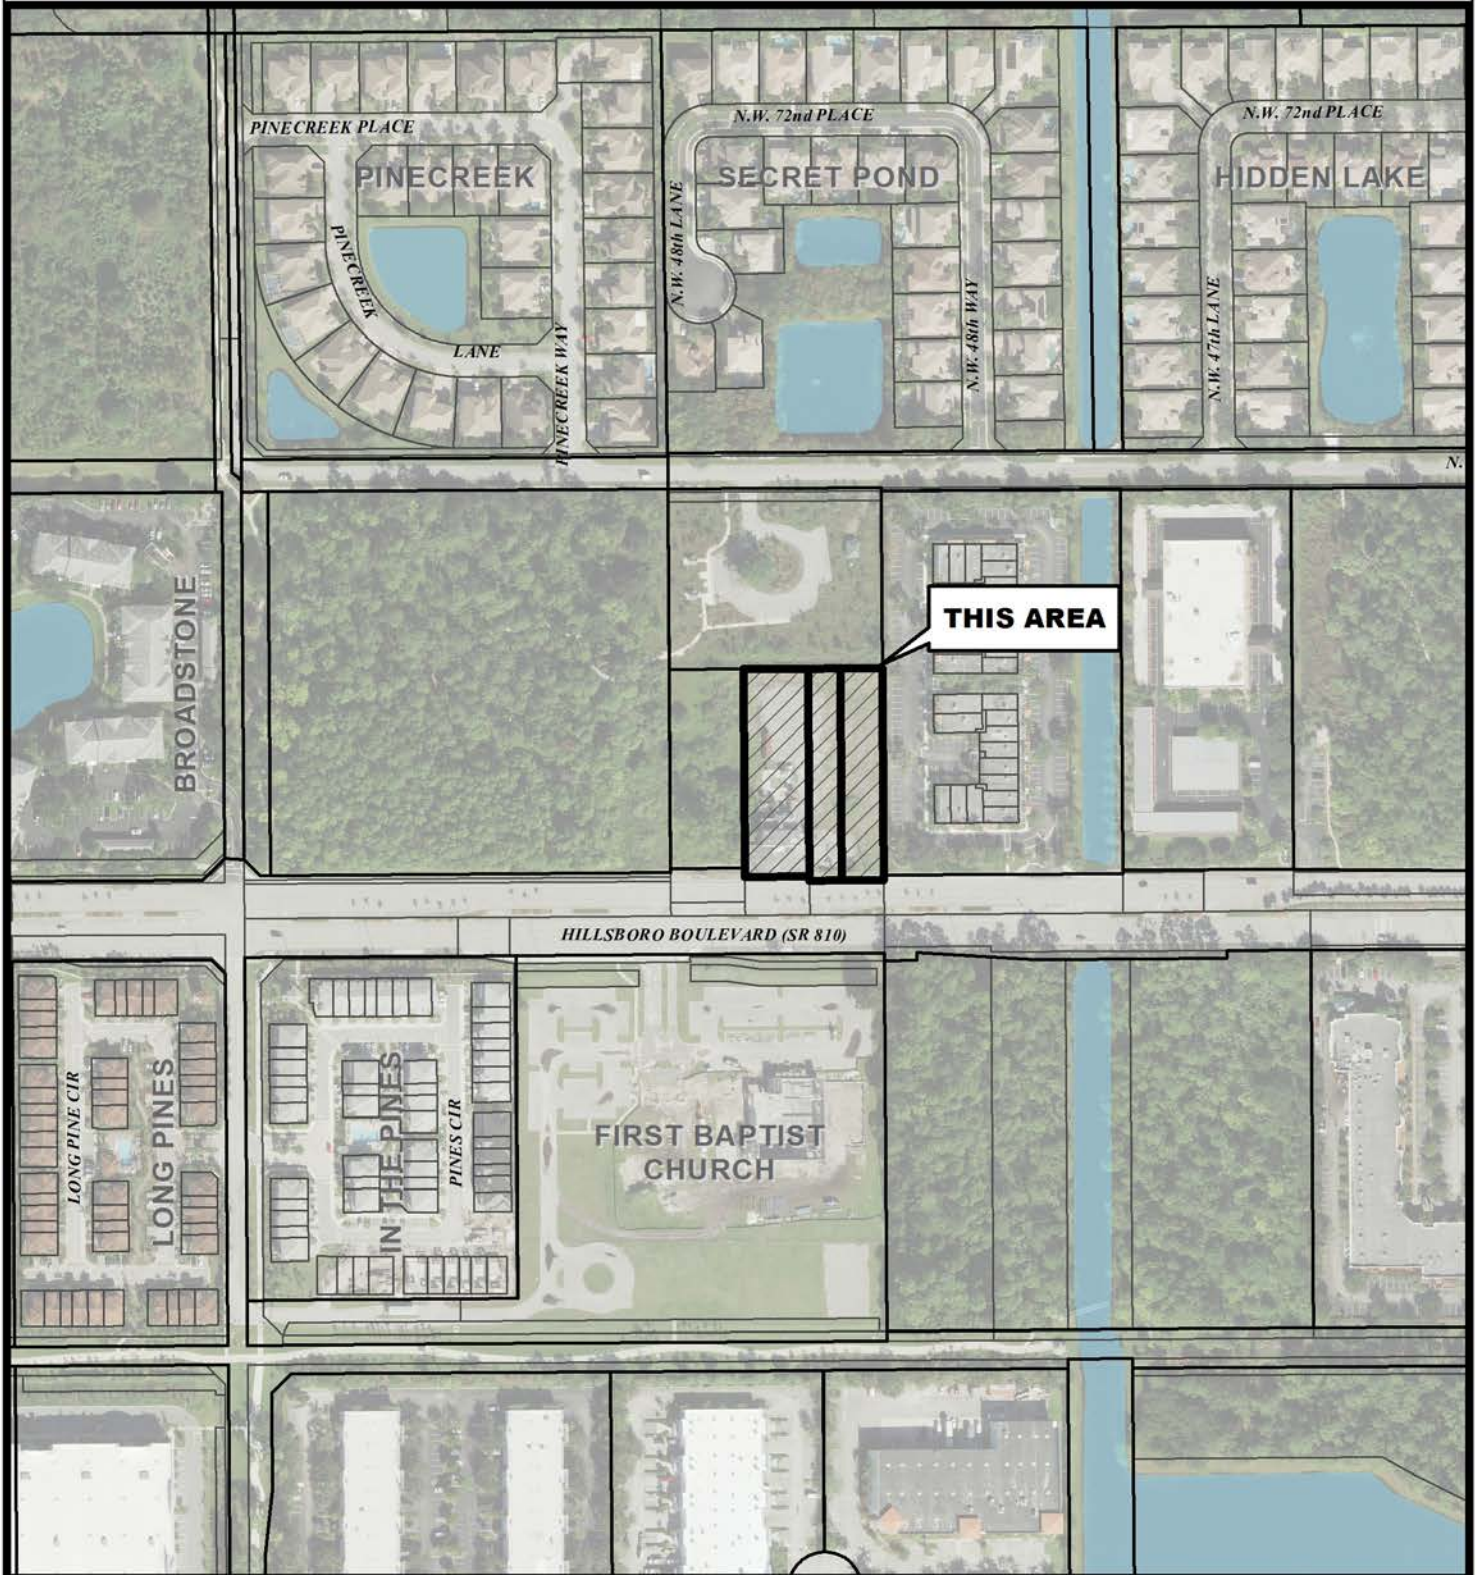

VISTA GARDENS

City of Coconut Creek
City Commission
September 10, 2020
Site Plan

Map Scale = 1:3,600 (1" = 300')

**Coconut Creek G.I.S.
I.T. Department**