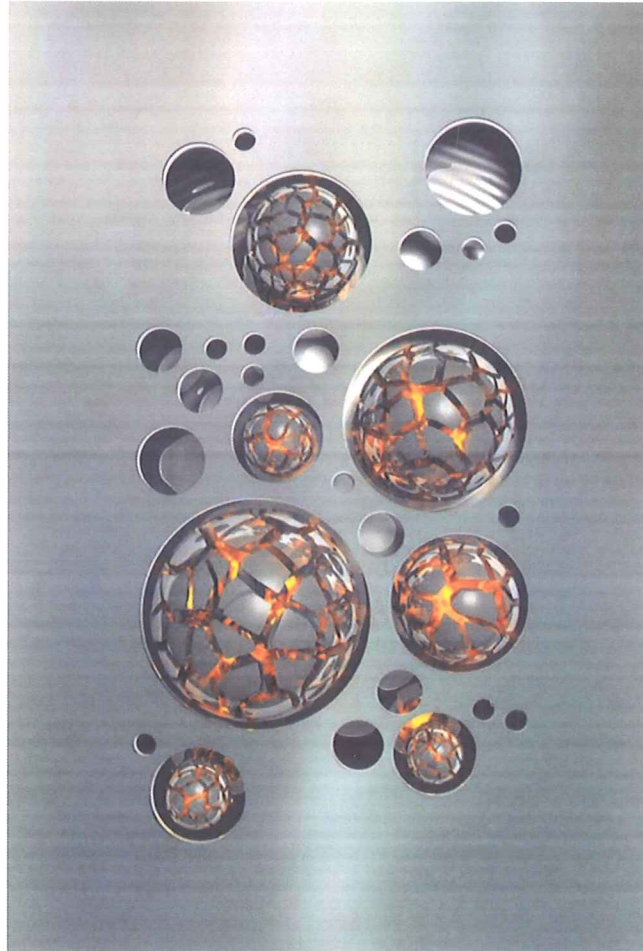

lugufelo

8540 SW 87th Ave, Miami Fl 33173

www.lugufelo.com

Cell: (786) 356-6143

Title: Torso
Media: Aluminum
Date: 2012
Size: (H) 10FT x (W) 10FT x (D) 3FT
Location: Public Art
7905 NW 36 Street, Doral, FL 33166

The Torso symbolizes the Courage, Wisdom and Strength.

Title: Red Petals
Media: Aluminum
Date: 2014
Size: (H)37" x (W)36" x (D)12"
Gallery: Curator's Voice Art Projects
Location: 299 NW 25th ST, Miami, FL 33127

Title: Load Stone
Media: Aluminum
Date: 2010
Size: 10FT x 8FT x 8FT
Location: 8540 SW 87 AVE, Miami, FL 33173

The Loadstone; this piece was created conceptualizing the energy that flows through the base all the way up, creating a magnetic field, where the loadstone floats in the center in a fluorescent yellow.