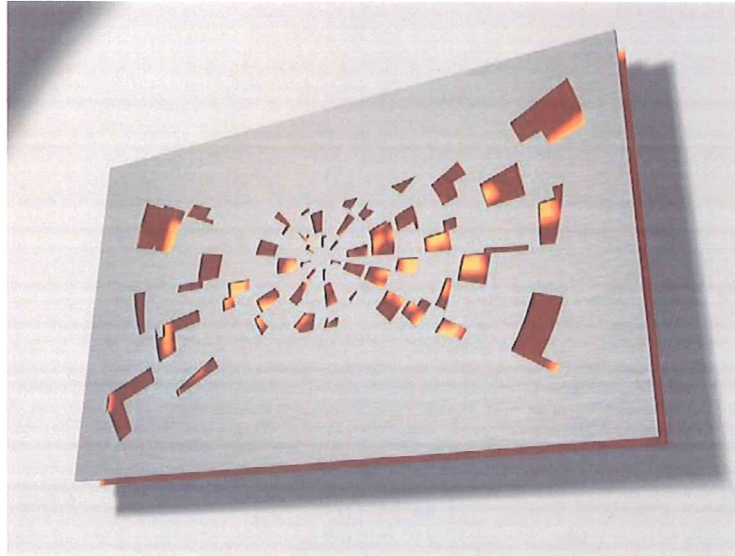

The Torso symbolizes the Courage, Wisdom and Strength.

Title: Red Petals
Media: Aluminum
Date: 2014
Size: (H)37" x (W)36" x (D)12"
Gallery: Curator's Voice Art Projects
Location: 299 NW 25th ST, Miami, FL 33127

www.lugufelo.com

Title: Animated Vortex Acrylic
Media: Aluminum / Computer Animation
Date: 2014
Dimensions: 44" x 30" x 6"
Location: 299 NW 25th ST, Miami, FL 33127

www.lugufelo.com

Title: Animated Vortex Core
Medium: Aluminum / Computer Animation
Dimensions: 44" x 30" x 6"
Date: 2014

www.lugufelo.com

Title: Animated Vortex Chrome
Medium: Aluminum / Computer Animation
Dimensions: 44" x 30" x 6"
Date: 2014

www.lugufelo.com

Title: Abstract 3 (Partial Twister Brush)
Media: Aluminum Brush and clear coat
Date: 2012
Size: (H) 36" x (W) 59" x (D) 6"
Location: Private Collection

Title: Load Stone
Media: Aluminum
Date: 2010
Size: 10FT x 8FT x 8FT
Location: 8540 SW 87 AVE, Miami, FL 33173

The Loadstone; this piece was created conceptualizing the energy that flows through the base all the way up, creating a magnetic field, where the loadstone floats in the center in a fluorescent yellow.