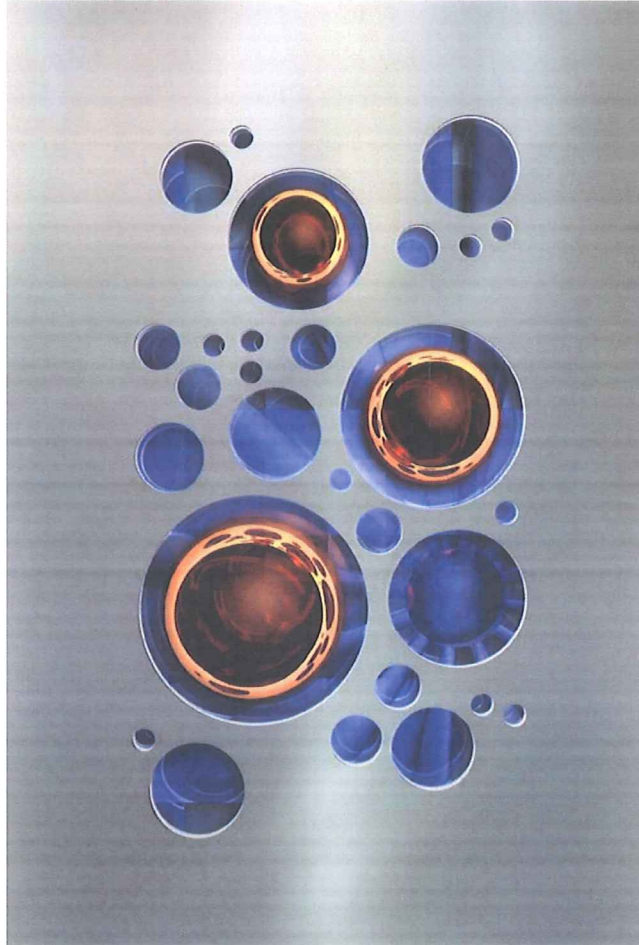

Title: Animated Vortex Acrylic
Media: Aluminum / Computer Animation
Date: 2014
Dimensions: 44" x 30" x 6"
Location: 299 NW 25th ST, Miami, FL 33127

---

www.lugufelo.com