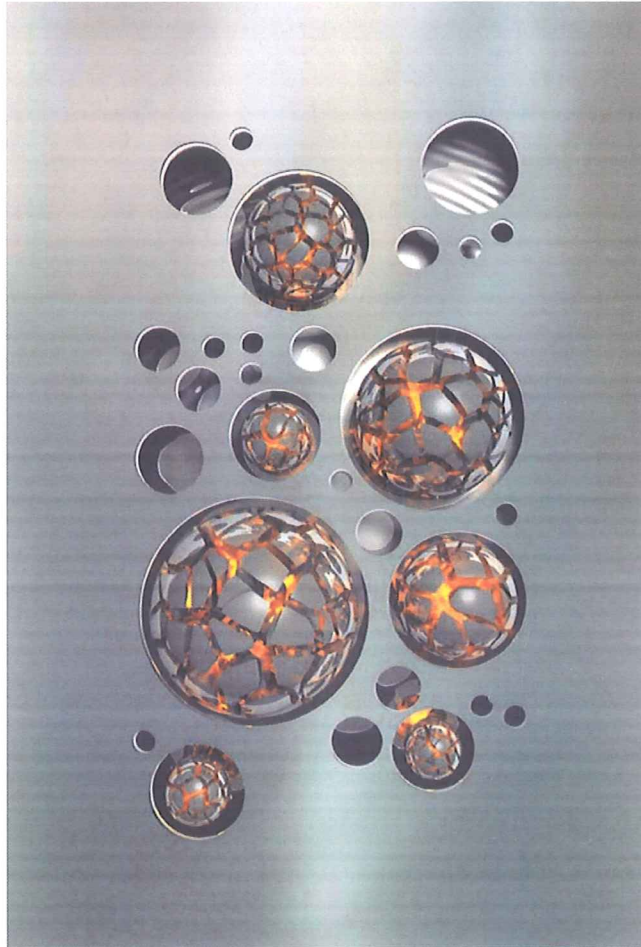

Title: Animated Vortex Core
Medium: Aluminum / Computer Animation
Dimensions: 44" x 30" x 6"
Date: 2014

---

www.lugufelo.com