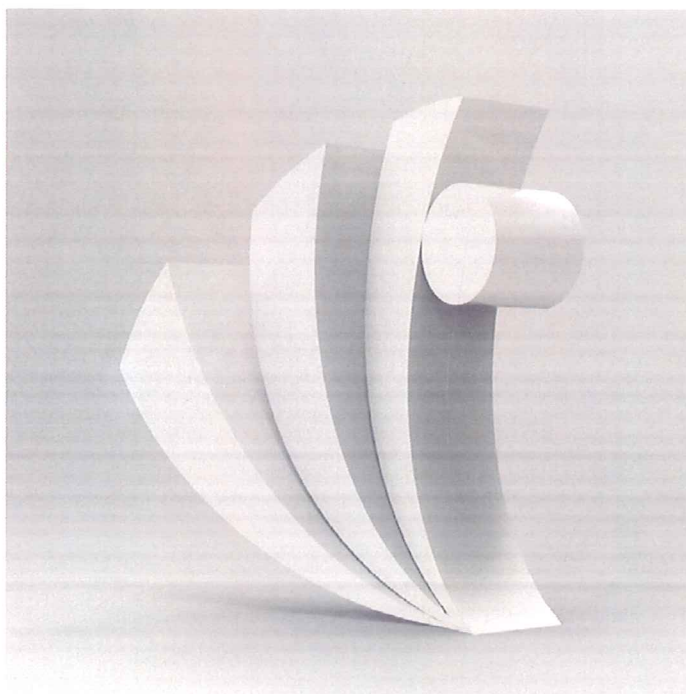

Title: White Petals
Media: Aluminum
Date: 2014
Size: (H)24" x (W)12" x (D)18"
Gallery: Curator's Voice Art Projects
Location: 299 NW 25th ST, Miami, FL 33127