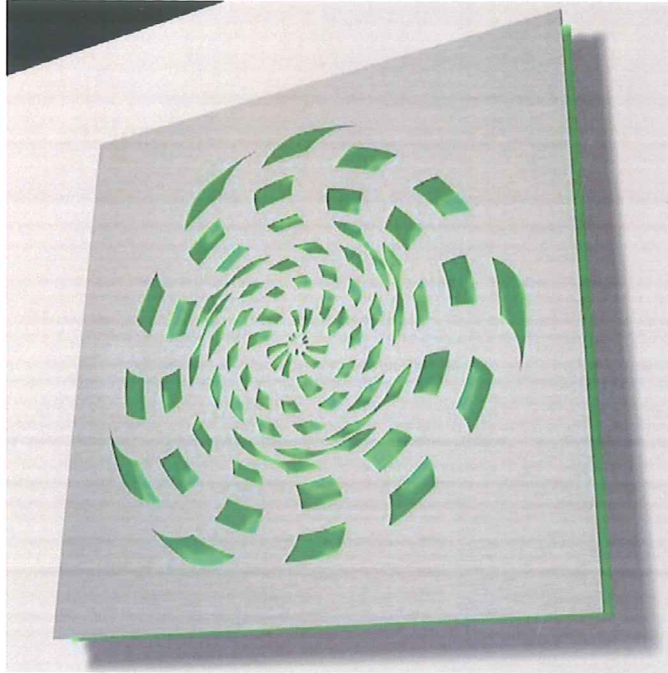

Title: Eye
Media: Aluminum
Date: 2012
Size: (H) 10FT x (W) 8FT x (D) 4FT
Location: Public Art
11801 Community Center Dr. Northglenn, CO 80233
Northglenn Arts & Humanities Foundation

Title: Abstract 1 (Rafflesia)
Media: Aluminum
Date: 2010-14
Size: (H)40" x (W)40" x (D)6"
Gallery: Curator's Voice Art Projects
Location: 299 NW 25th ST, Miami, FL 33127