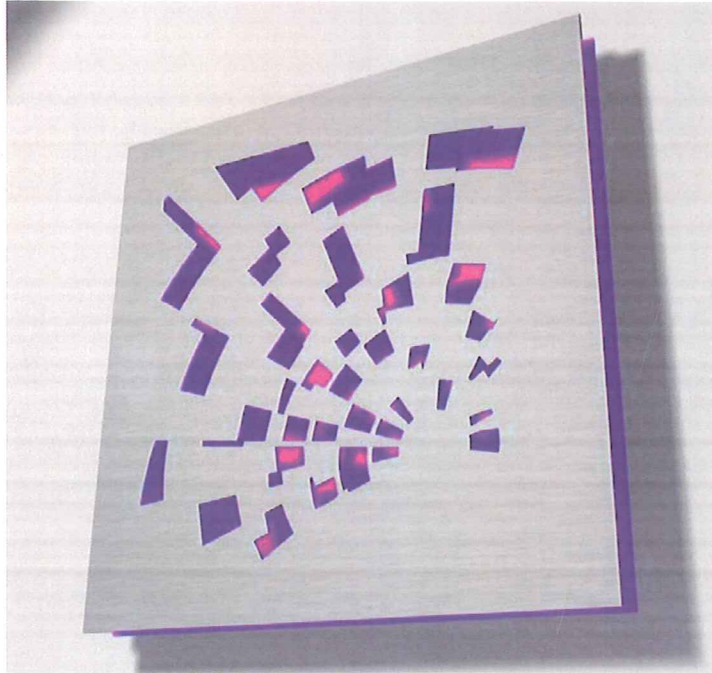

Title: Abstract 1 (Rafflesia)
Media: Aluminum
Date: 2010-14
Size: (H)40" x (W)40" x (D)6"
Gallery: Curator's Voice Art Projects
Location: 299 NW 25th ST, Miami, FL 33127

Title: Abstract 2 (Partial Twister)
Media: Aluminum
Date: 2010-14
Size: (H)40" x (W)40" x (D)6"
Gallery: Curator's Voice Art Projects
Location: 299 NW 25th ST, Miami, FL 33127