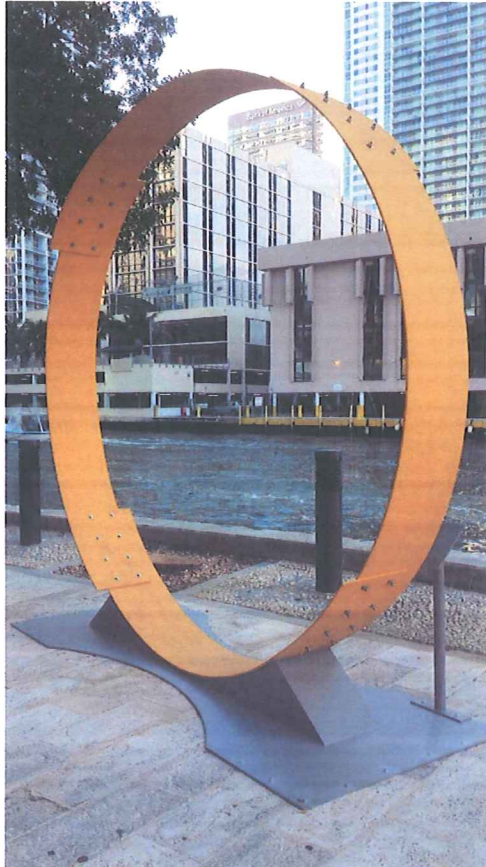

Title: Sunny Ring
Media: Aluminum
Date: 2014
Size: (H)10FT x (W)10FT x (D)15"
Location: Public Art at river side
Downtown Miami Convention Center.
James L. Knight International Center
400 SE 2nd Ave, Miami, FL 33131 USA