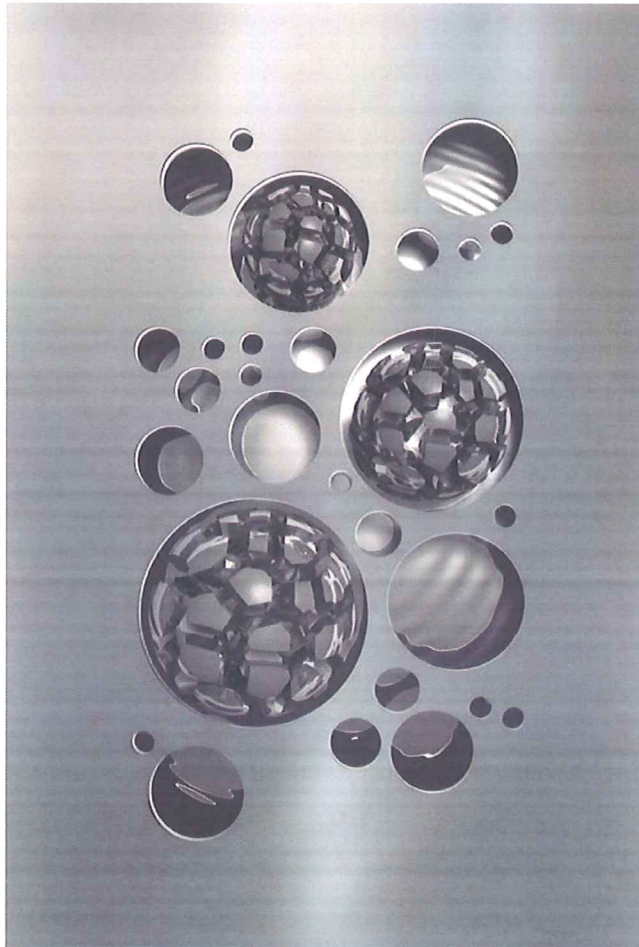

The Torso symbolizes the Courage, Wisdom and Strength.

Title: Red Petals
Media: Aluminum
Date: 2014
Size: (H)37" x (W)36" x (D)12"
Gallery: Curator's Voice Art Projects
Location: 299 NW 25th ST, Miami, FL 33127

www.lugufelo.com

Title: Animated Vortex Acrylic
Media: Aluminum / Computer Animation
Date: 2014
Dimensions: 44" x 30" x 6"
Location: 299 NW 25th ST, Miami, FL 33127

www.lugufelo.com

Title: Animated Vortex Core
Medium: Aluminum / Computer Animation
Dimensions: 44" x 30" x 6"
Date: 2014

www.lugufelo.com

Title: Animated Vortex Chrome
Medium: Aluminum / Computer Animation
Dimensions: 44" x 30" x 6"
Date: 2014

www.lugufelo.com

Title: Abstract 3 (Partial Twister Brush)
Media: Aluminum Brush and clear coat
Date: 2012
Size: (H) 36" x (W) 59" x (D) 6"
Location: Private Collection