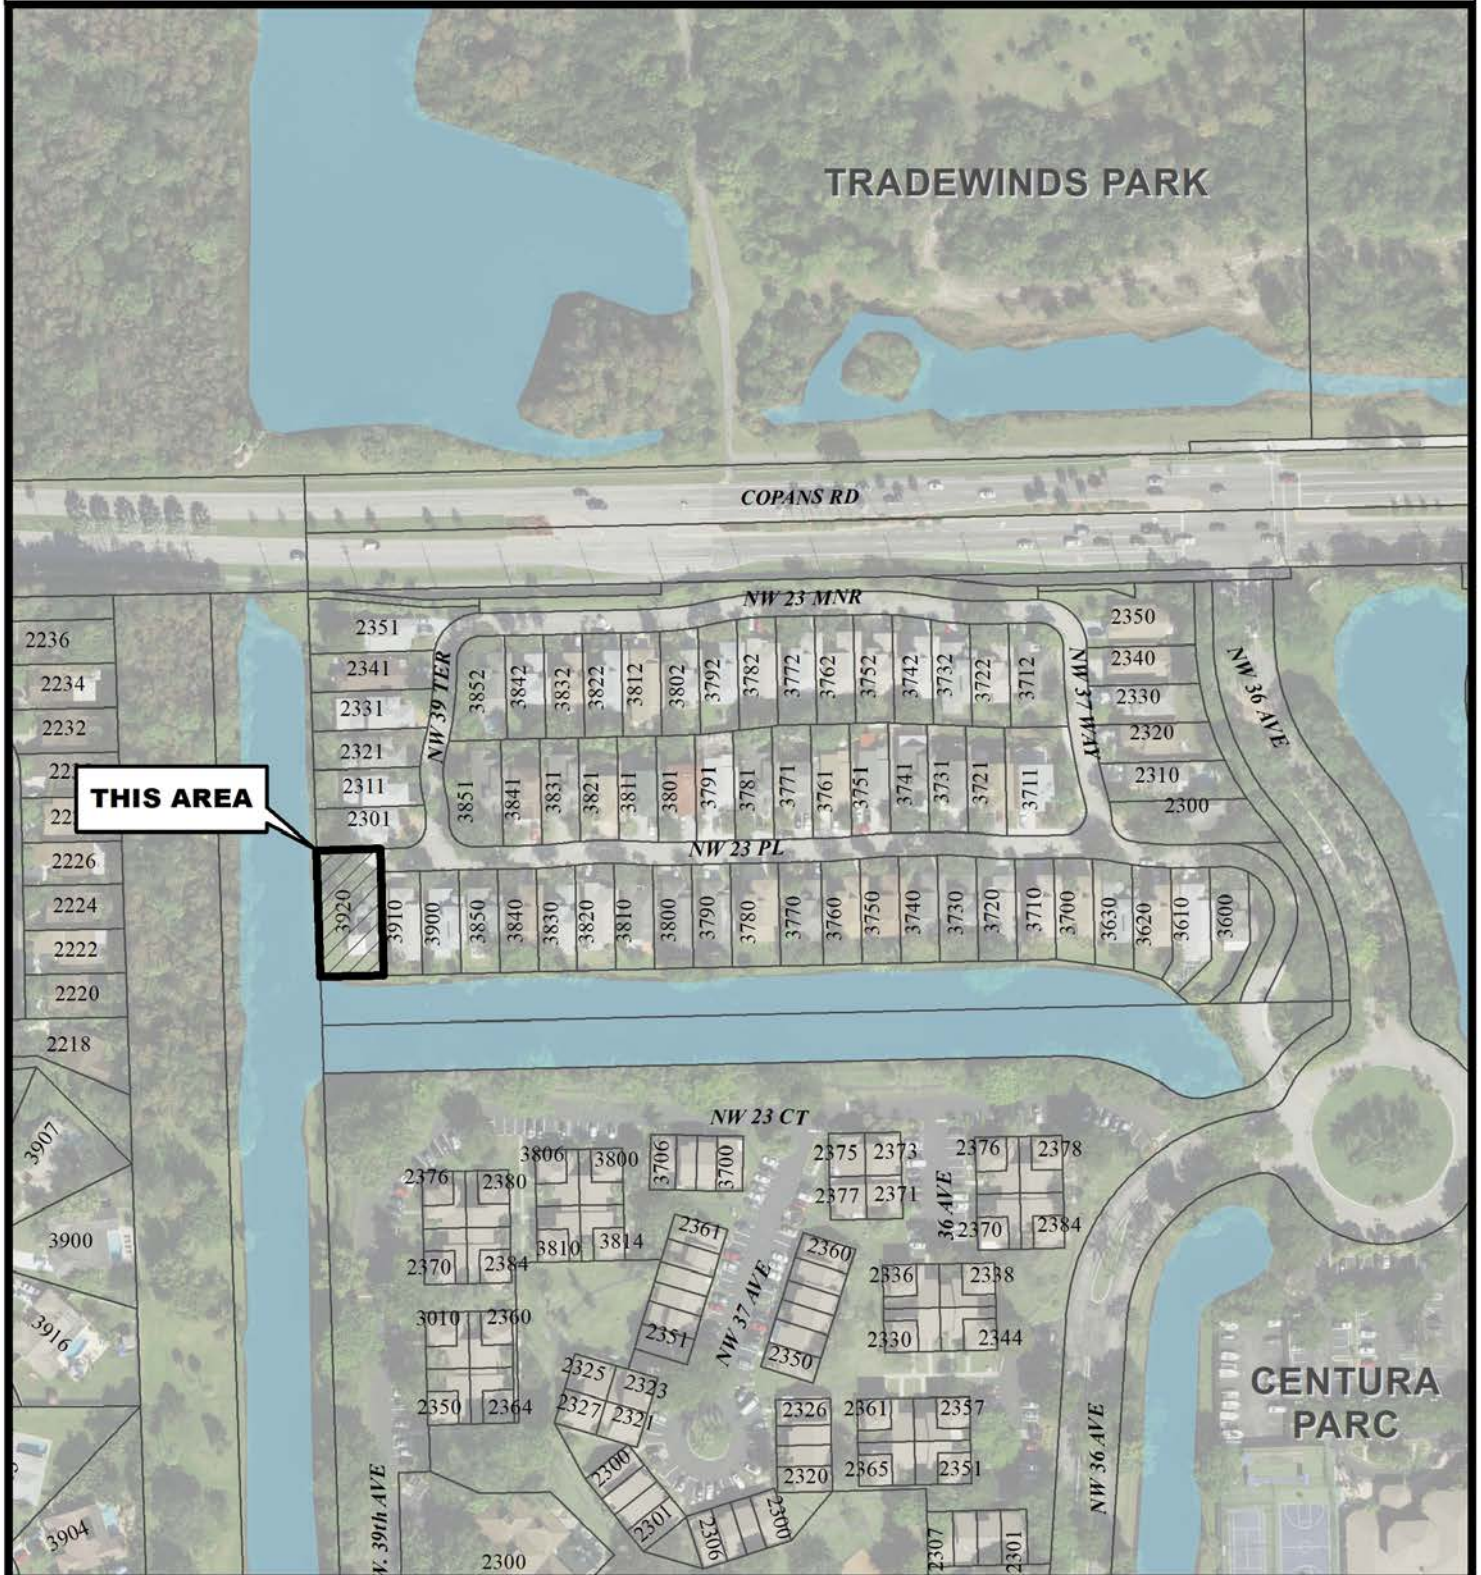

3920 NW 23 PLACE

City of Coconut Creek
City Commission
October 22, 2020
Variance

Map Scale = 1:2,400 (1" = 200')

Coconut Creek G.I.S.
I.T. Department