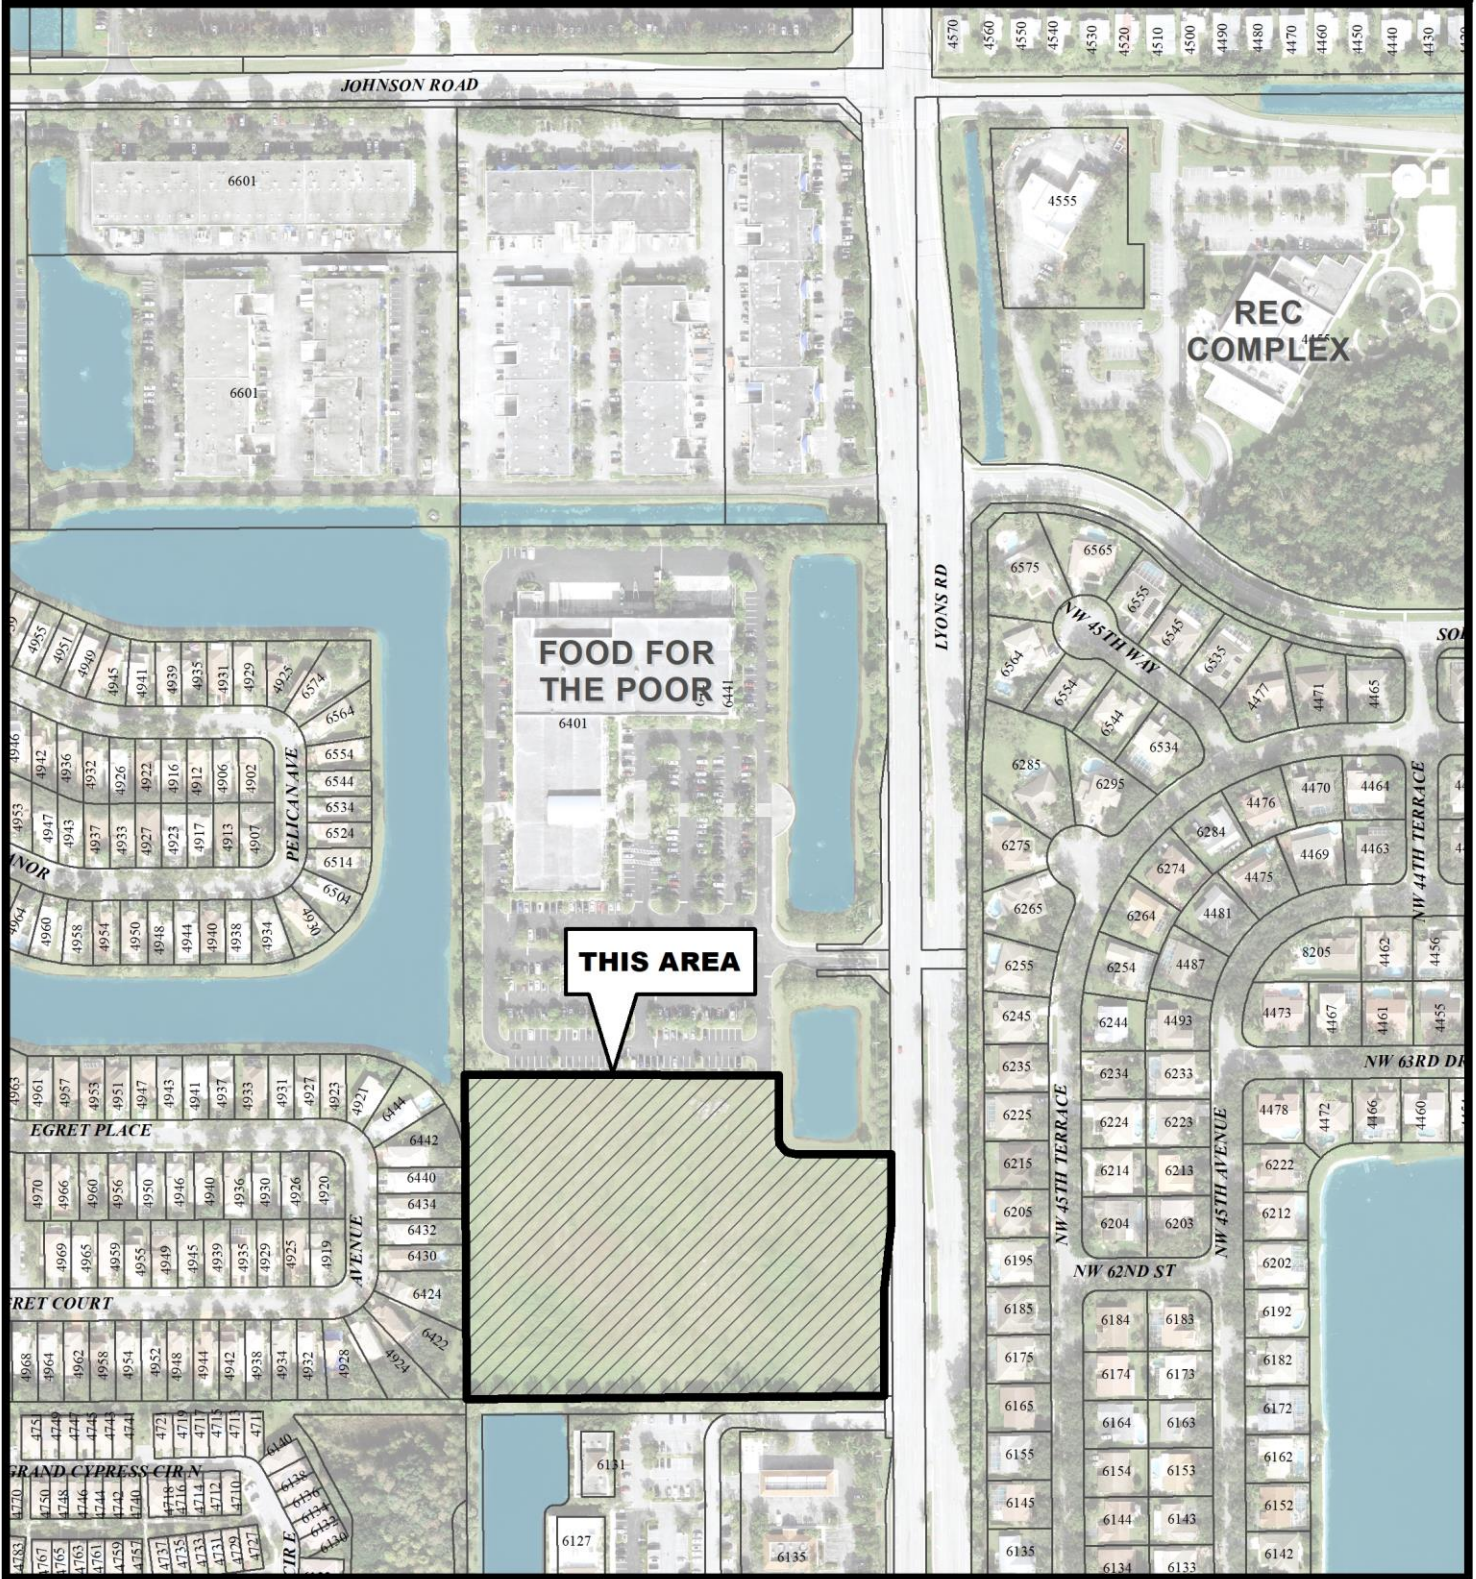

LYONS EXCHANGE CENTER

City of Coconut Creek
 City Commission
 July 11, 2019
 Site Plan

Map Scale = 1:3,600 (1" = 300')

Coconut Creek GIS
 I.T. Department