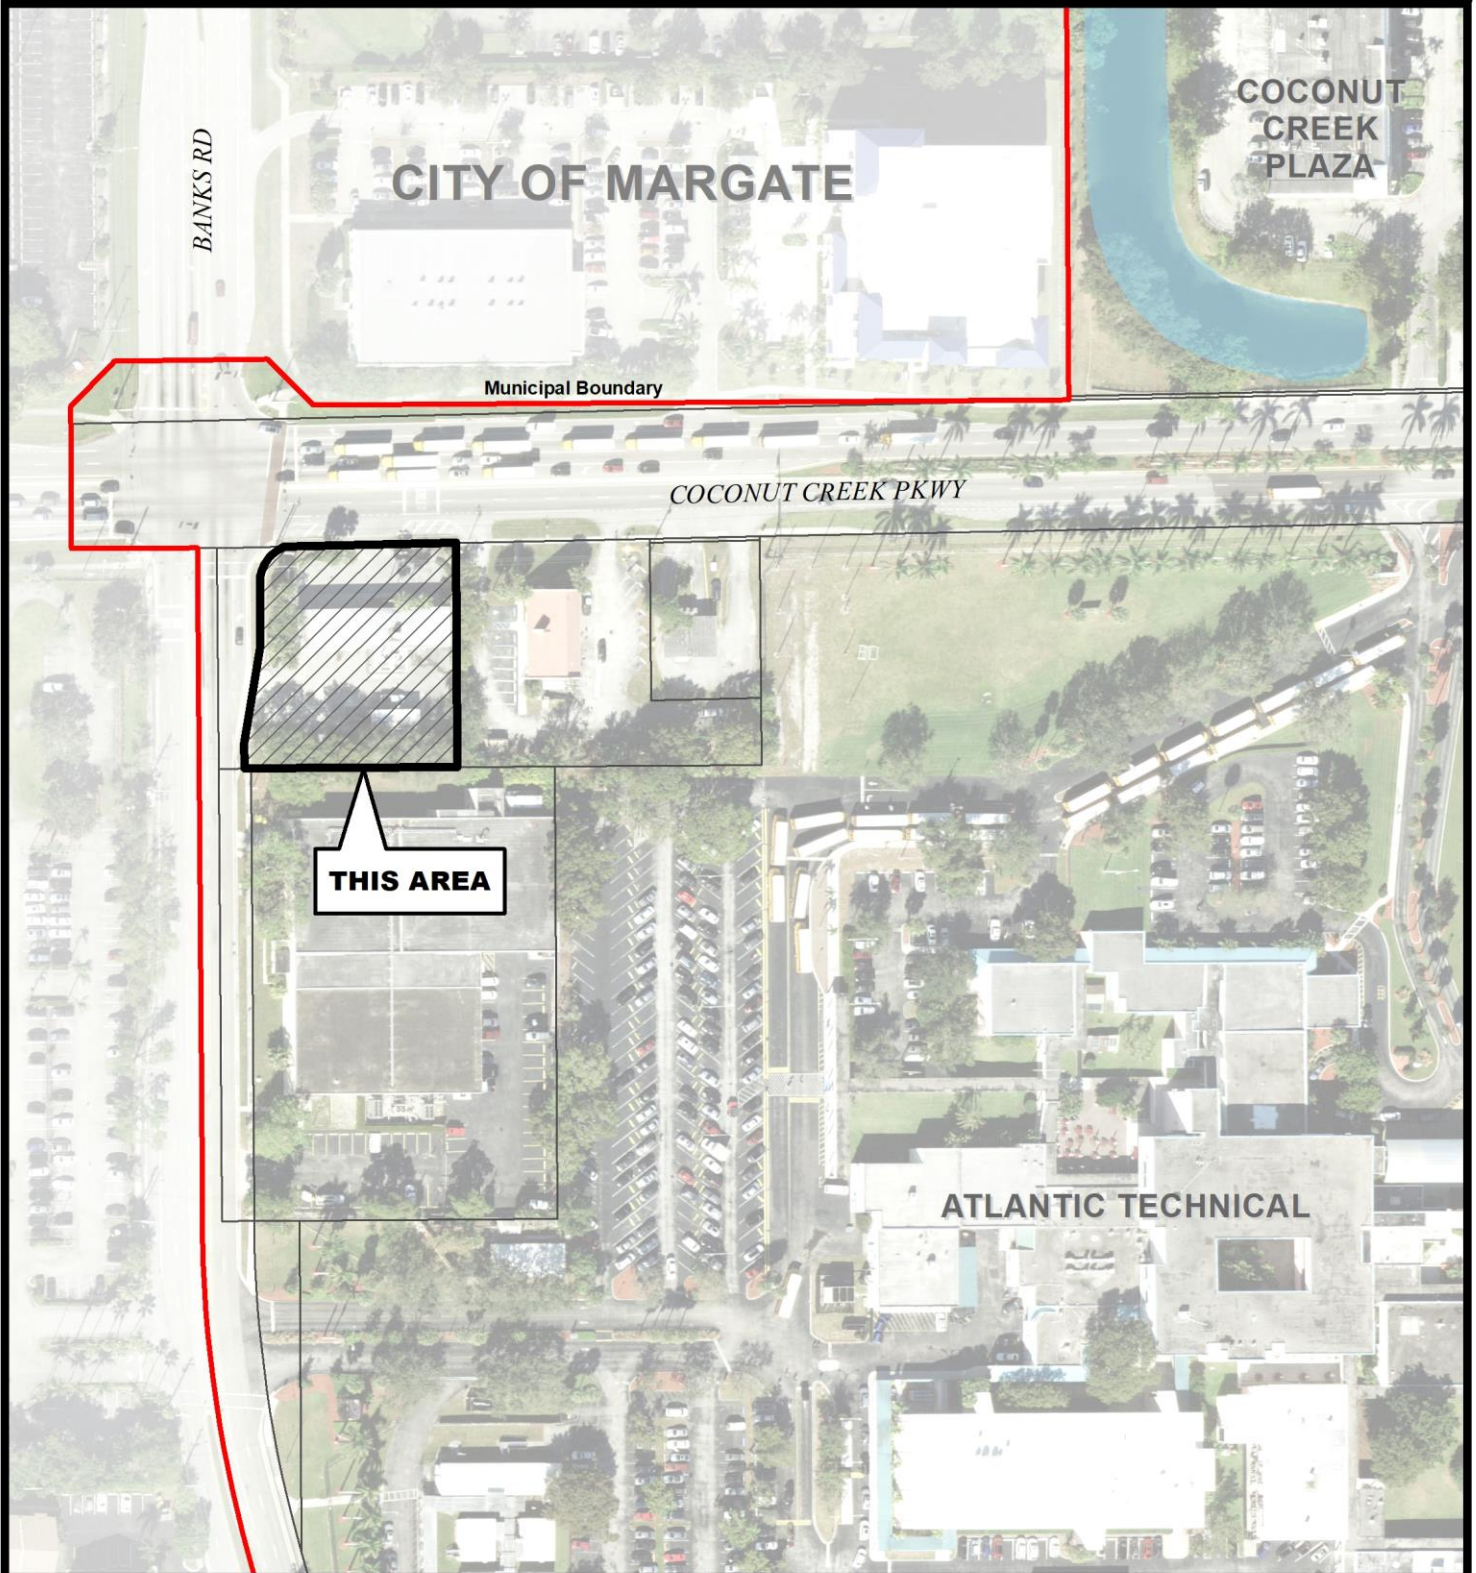

7-ELEVEN

City of Coconut Creek
City Commission
January 23, 2020
Rezoning

Map Scale = 1:1,800 (1" = 150')

**Coconut Creek GIS
I.T. Department**