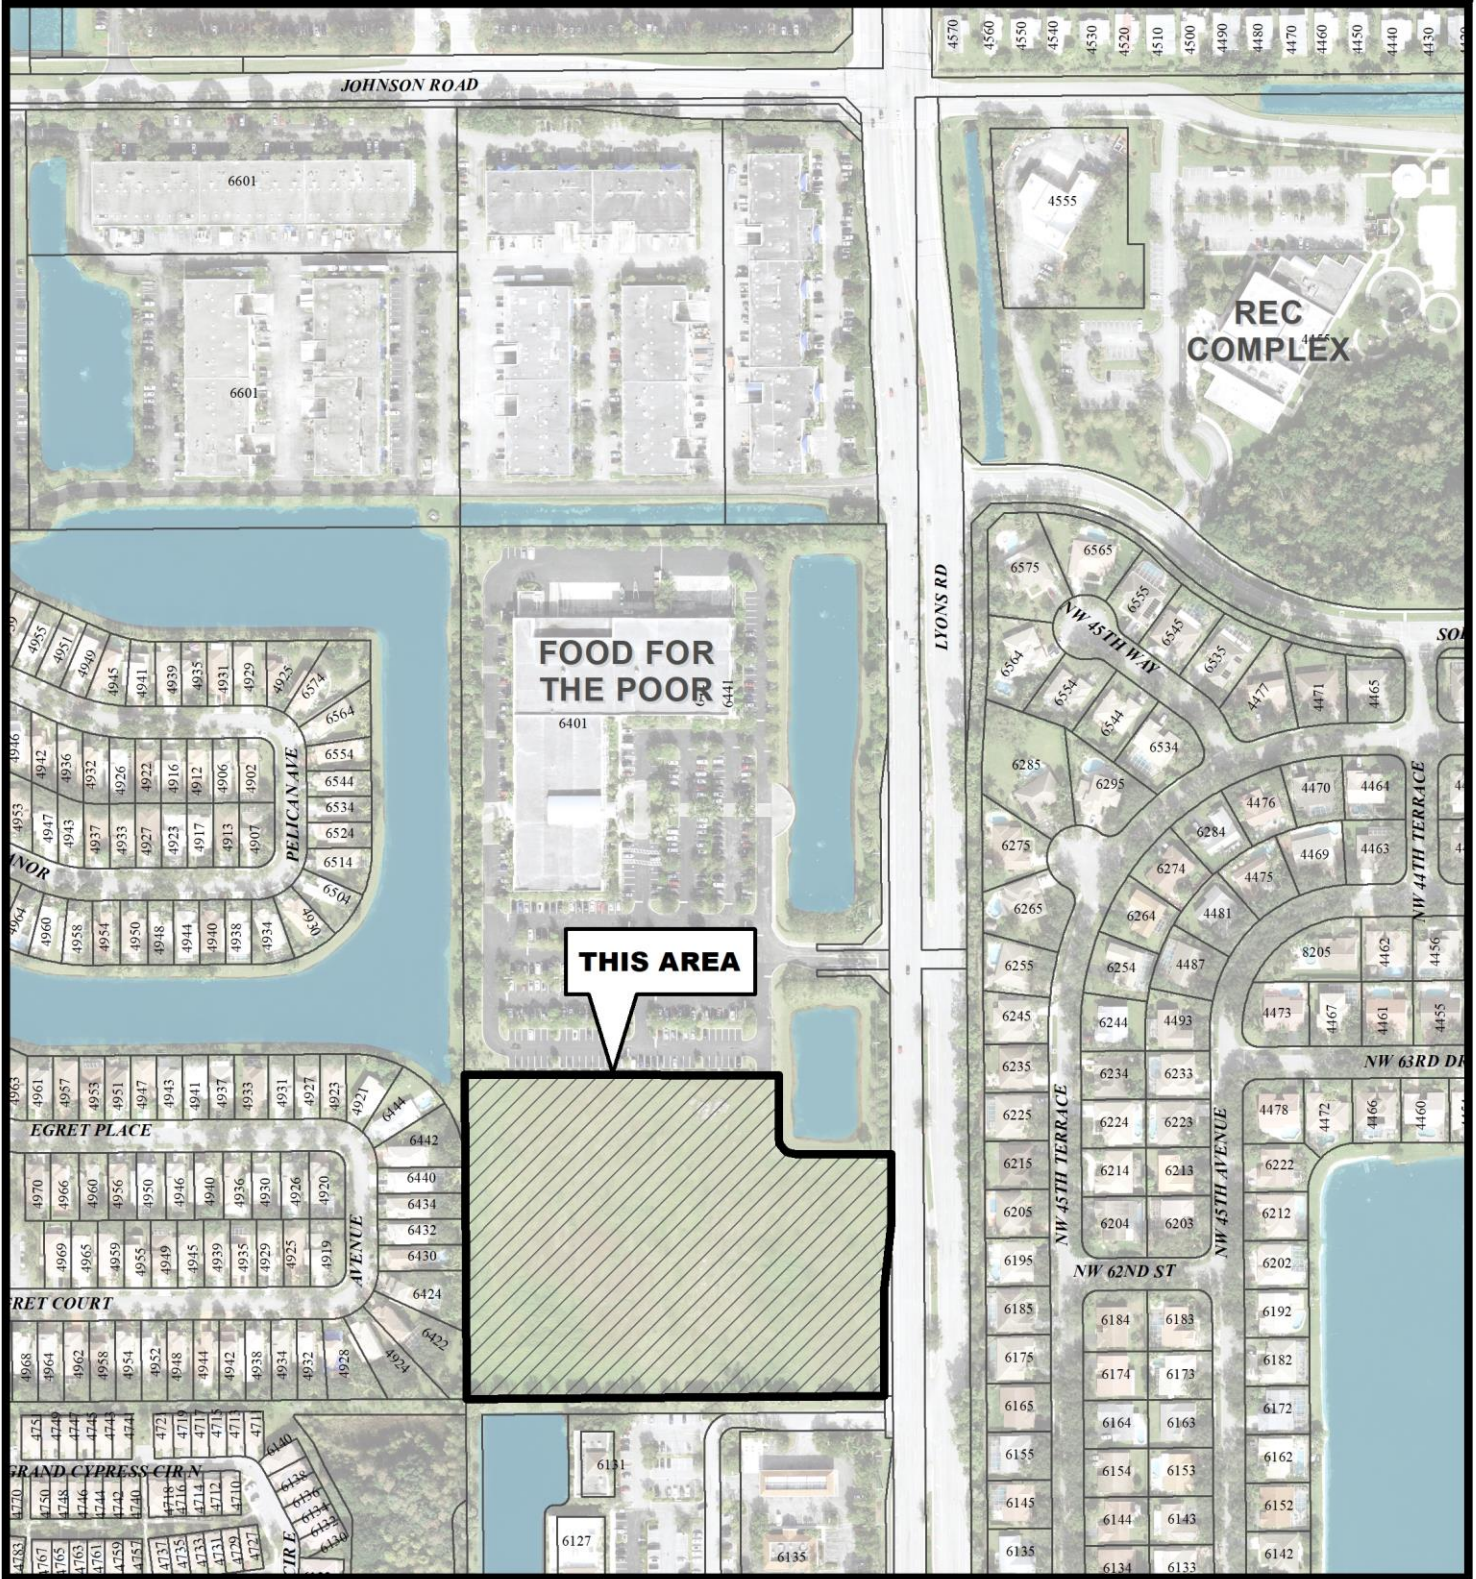

# LYONS EXCHANGE CENTER

City of Coconut Creek  
 Planning & Zoning Board  
 June 12, 2019  
**Site Plan**

Map Scale = 1:3,600 (1" = 300')

**Coconut Creek GIS  
 I.T. Department**