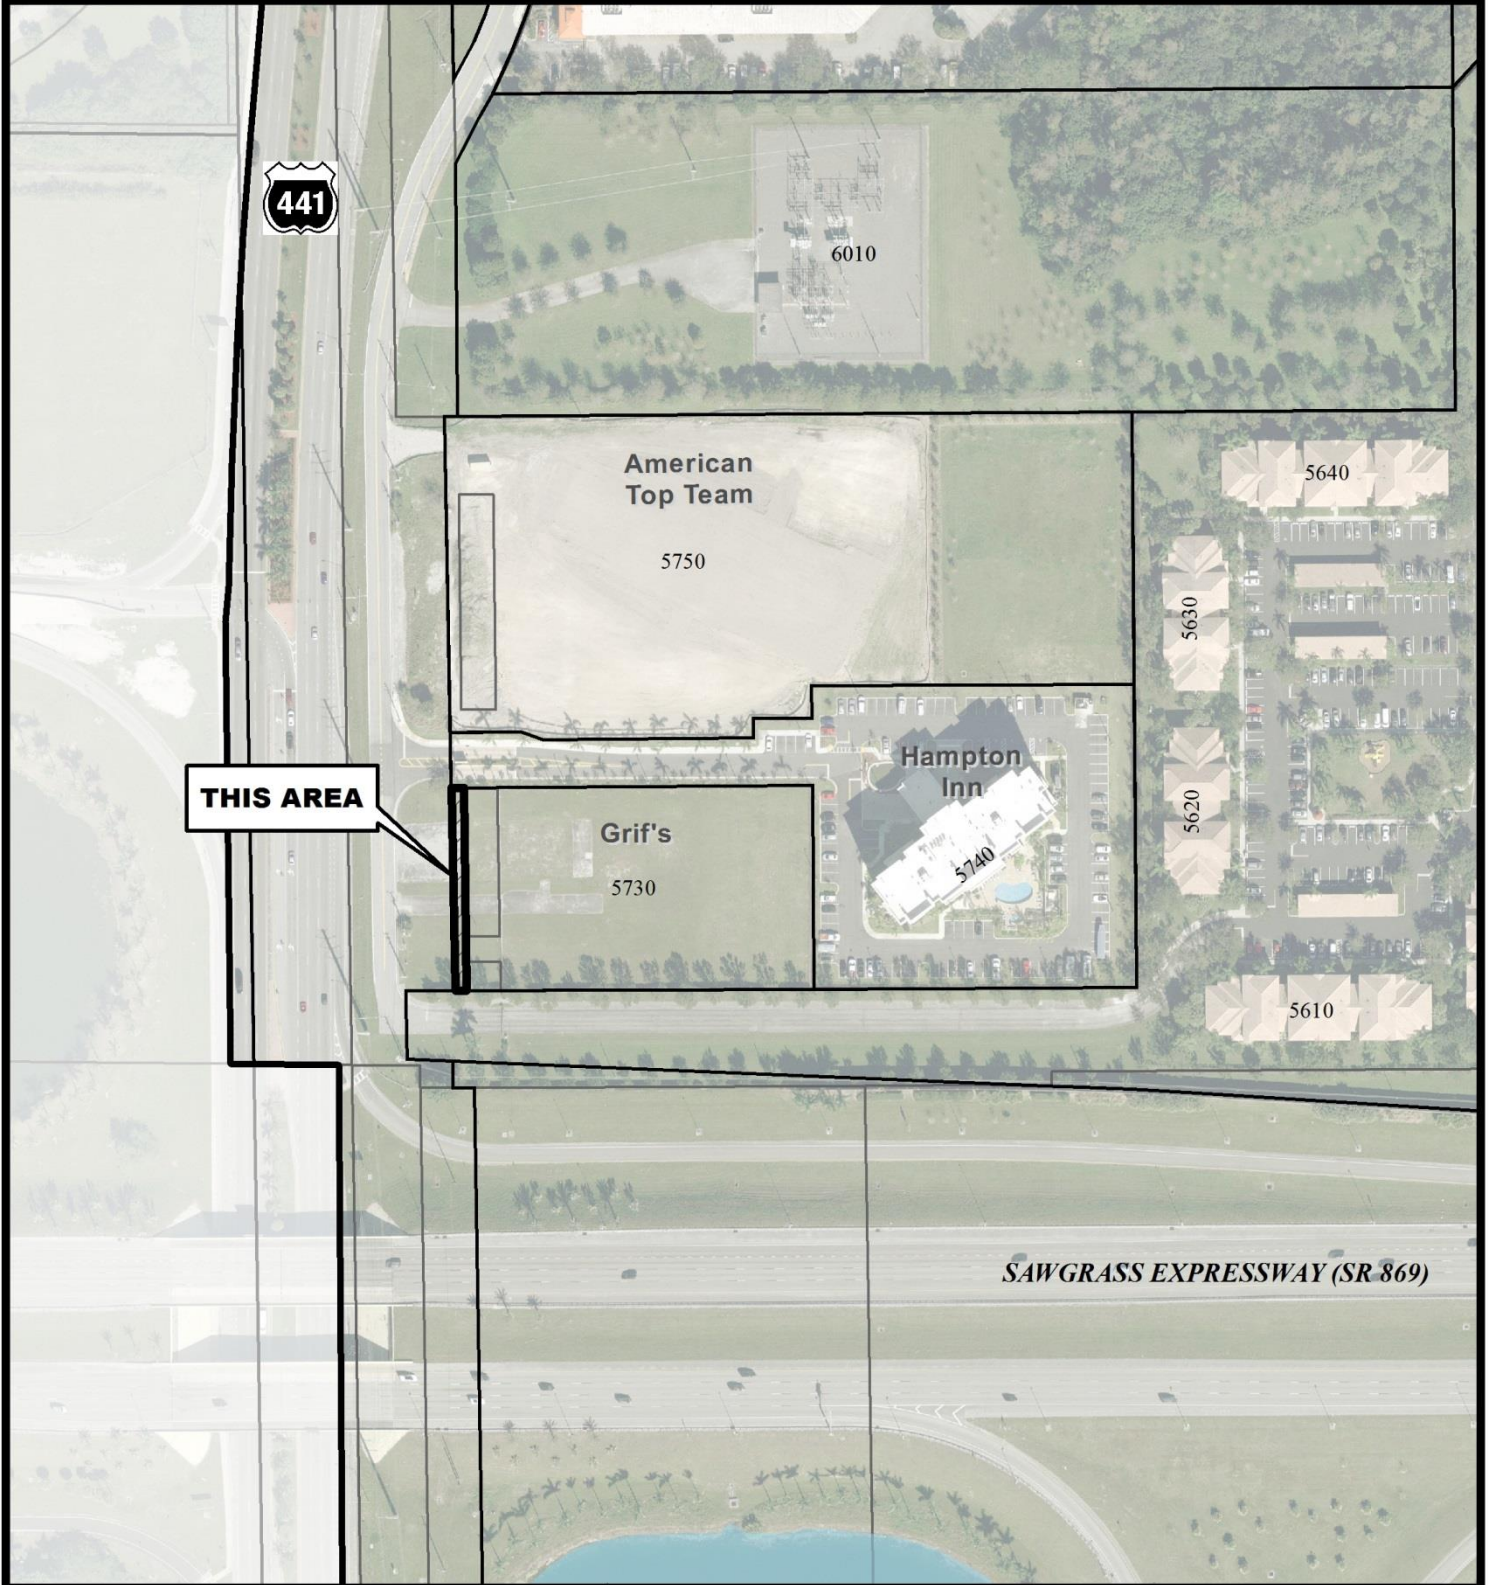

RESIDENCE INN BY MARRIOTT

(GRIF'S WESTERN AT COCONUT CREEK PLAT)

City of Coconut Creek
City Commission
June 23, 2016
Vacation of Easement

Map Scale = 1:2,400 (1" = 200')

Coconut Creek G.I.S.
I.T. Department