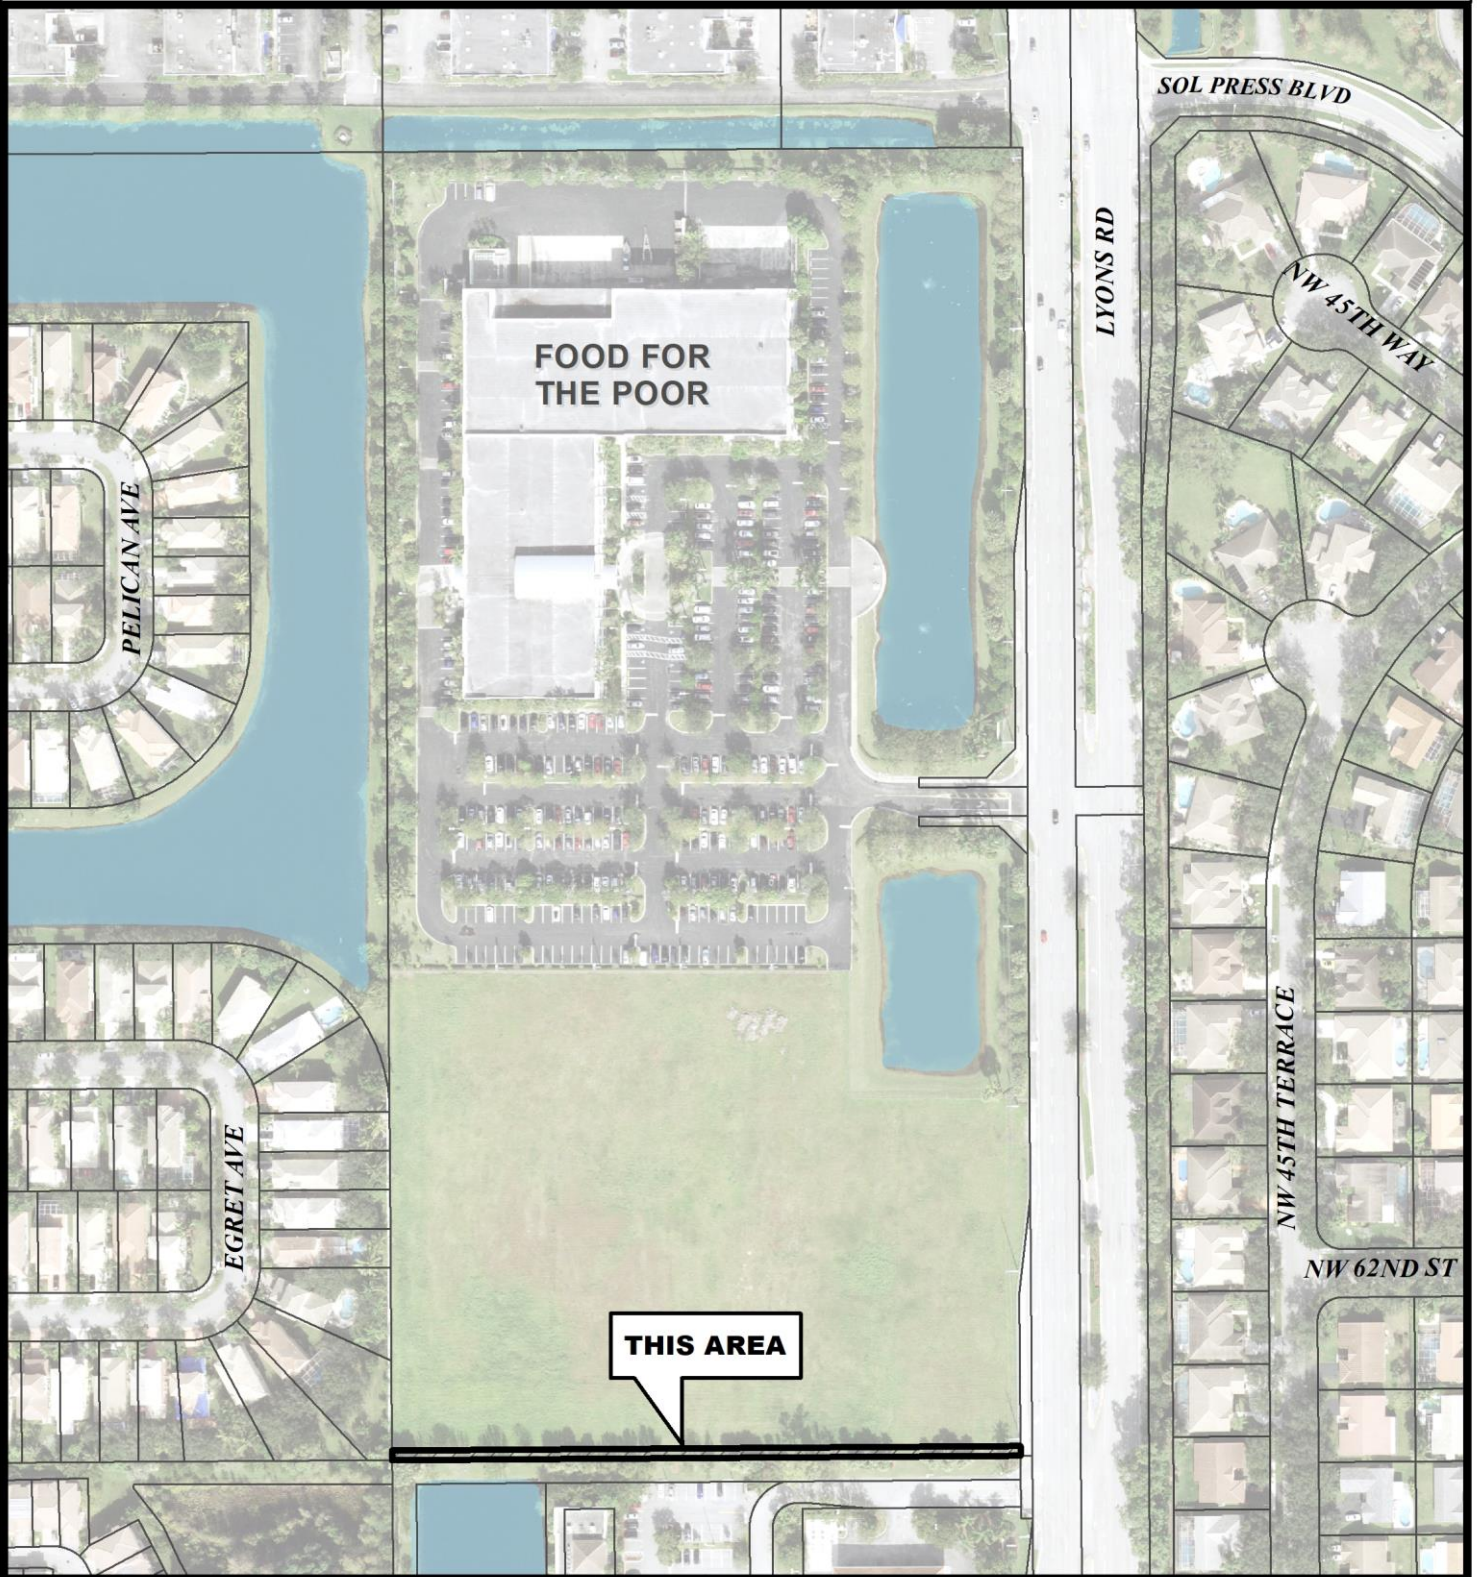

LYONS EXCHANGE CENTER

City of Coconut Creek
Planning & Zoning Board
June 12, 2019
Vacation of Easement

Map Scale = 1:2,400 (1" = 200')

**Coconut Creek G.I.S
I.T. Department**