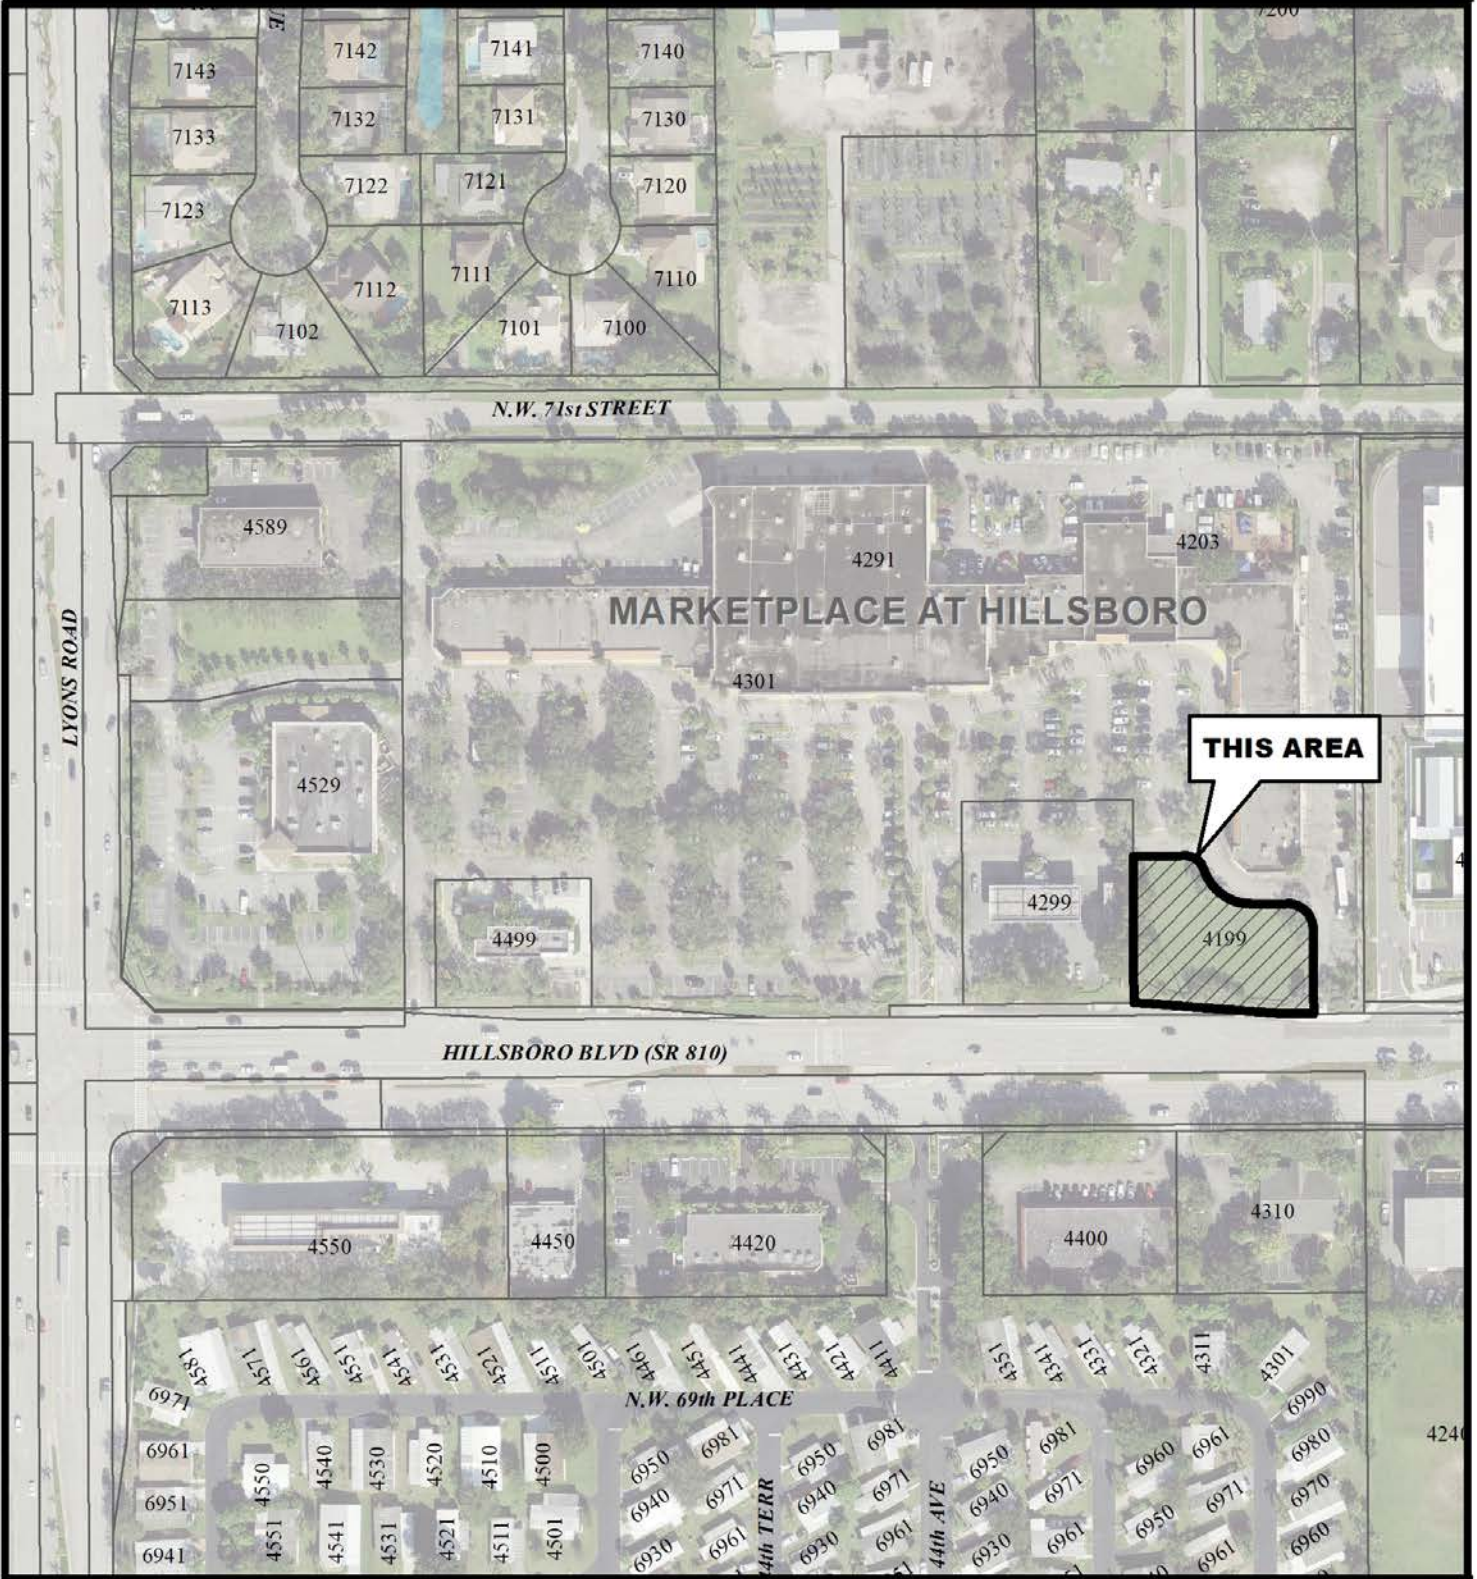

MARKETPLACE AT HILLSBORO

City of Coconut Creek
 City Commission
 September 23, 2021
Site Plan - East Outparcel

Map Scale = 1:2,400 (1" = 200')

Coconut Creek G.I.S.
 LT. Department