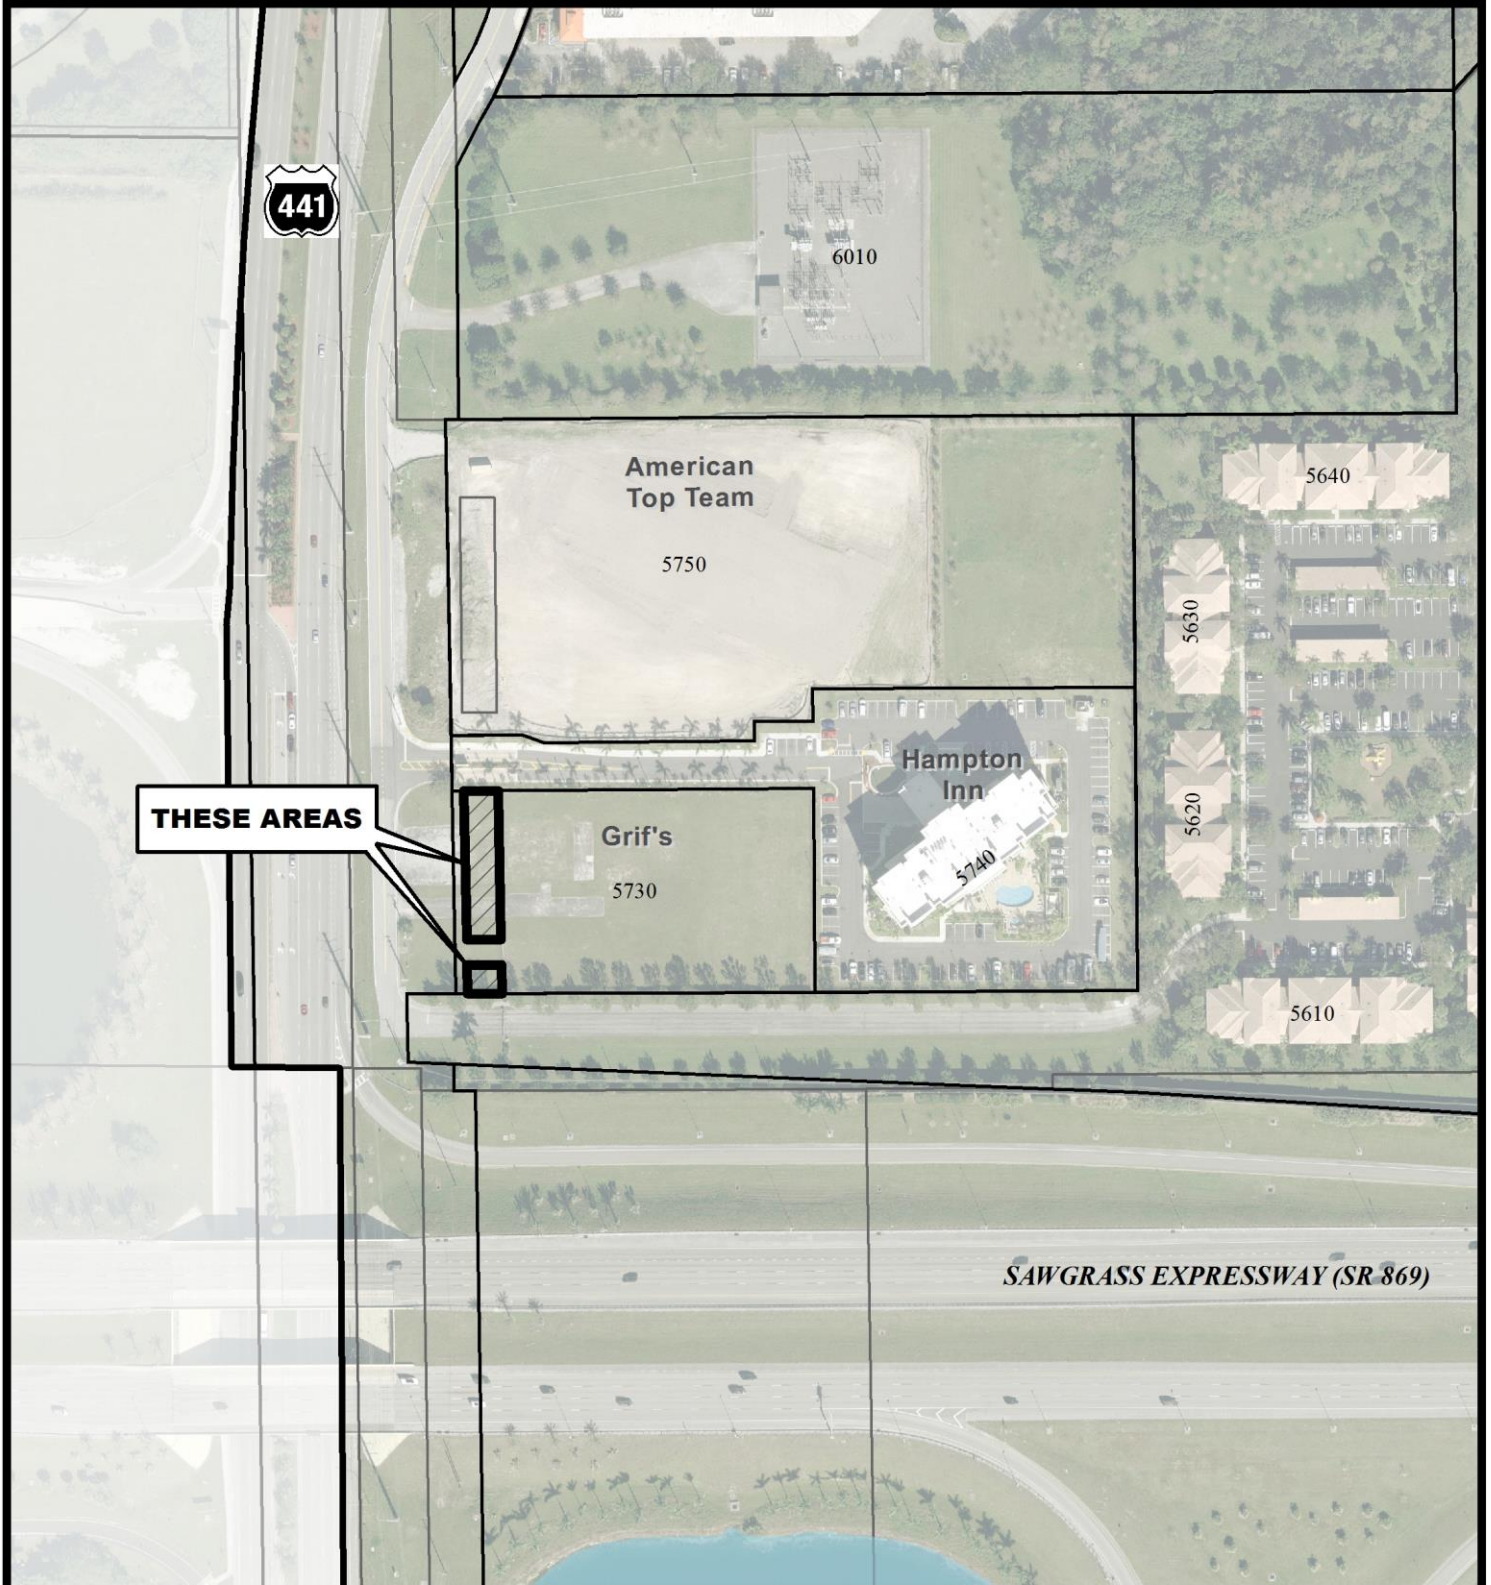

RESIDENCE INN BY MARRIOTT

(GRIF'S WESTERN AT COCONUT CREEK PLAT)

City of Coconut Creek
City Commission Meeting
June 23, 2016

Landscape Vacation of Easement

0 200 400 Feet

Map Scale = 1:2,400 (1" = 200')

**Coconut Creek G.I.S.
I.T. Department**