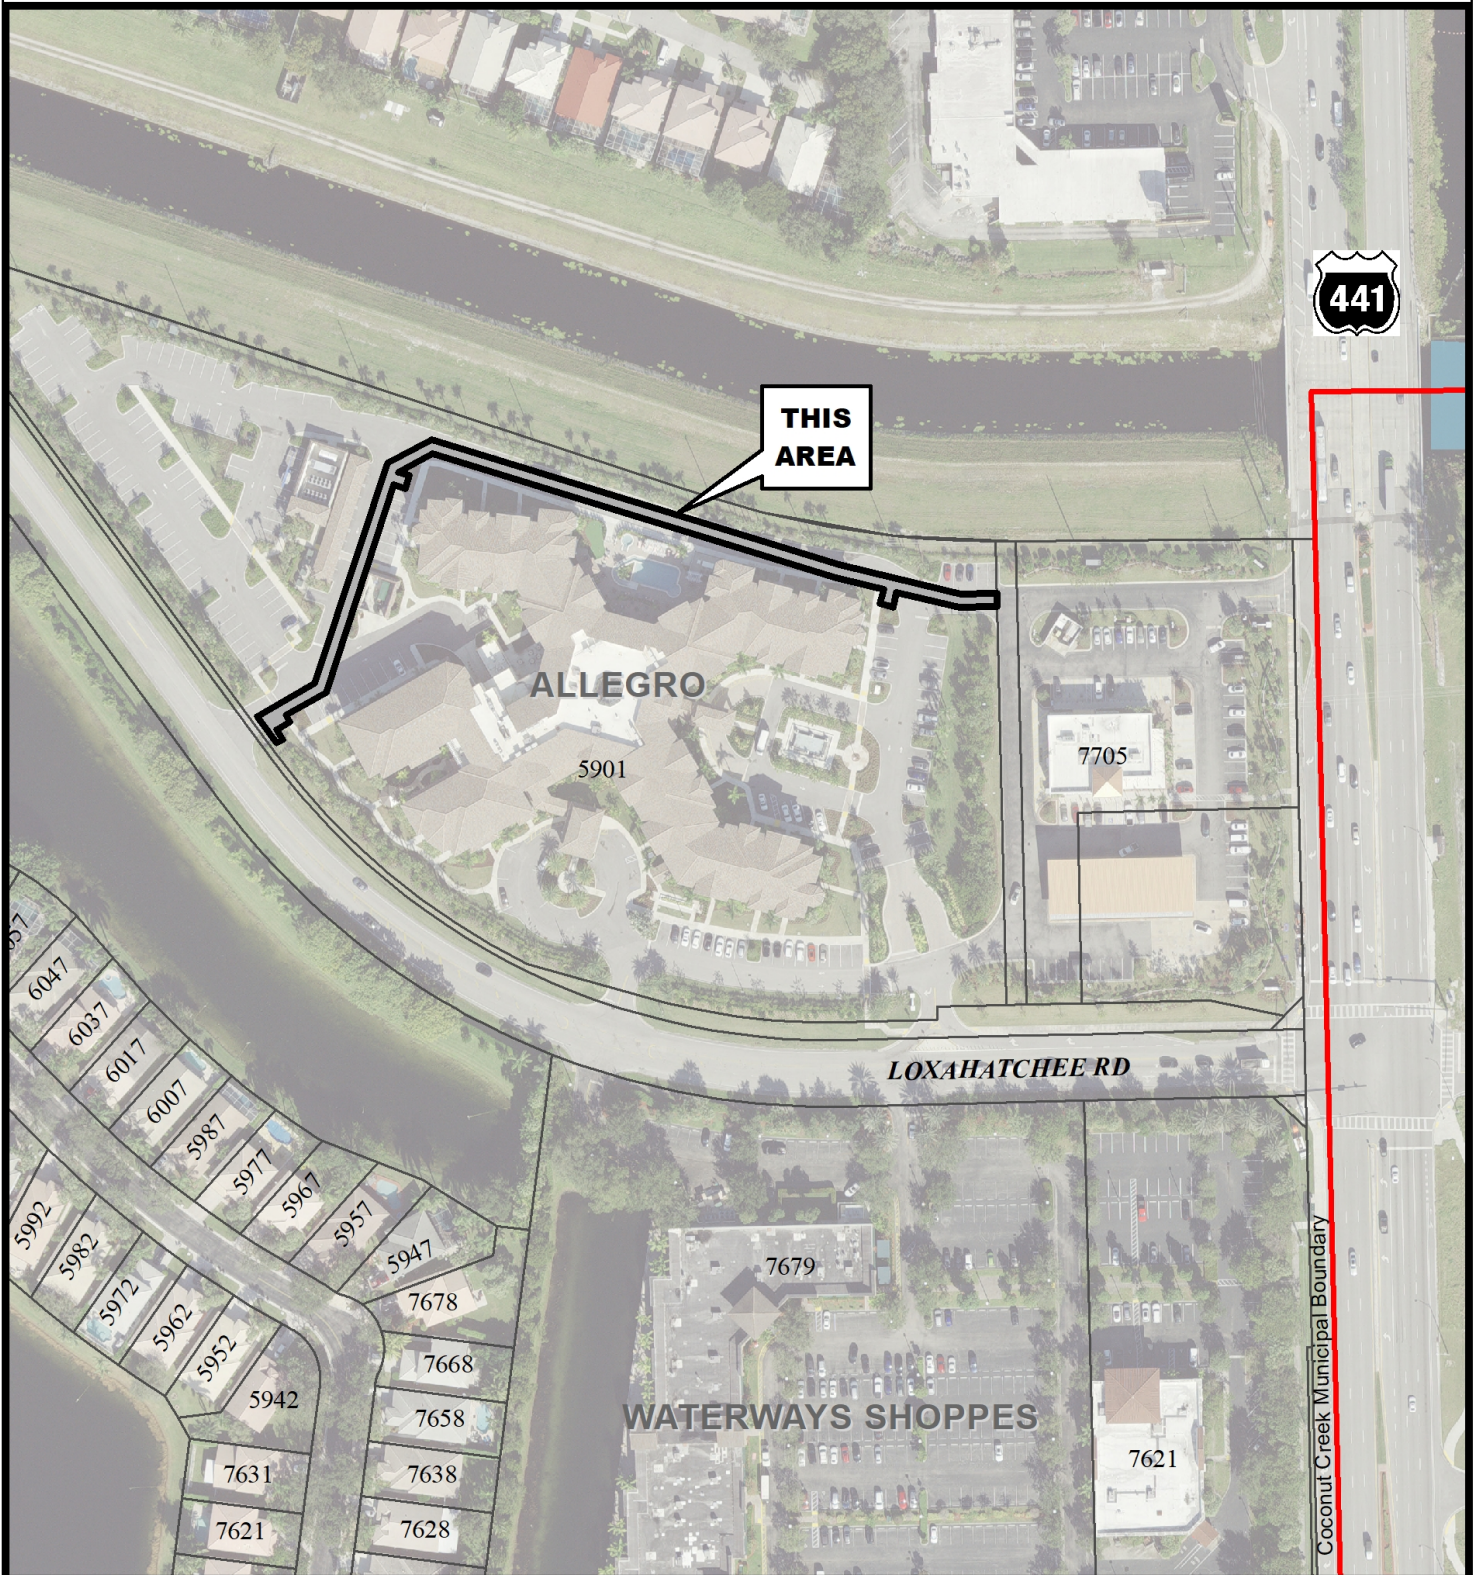

# THE ALLEGRO AT PARKLAND

City of Coconut Creek  
City Commission  
April 8, 2021  
Utility Easement

Map Scale = 1:2,100 (1" = 175')

Coconut Creek G.I.S.  
I.T. Department