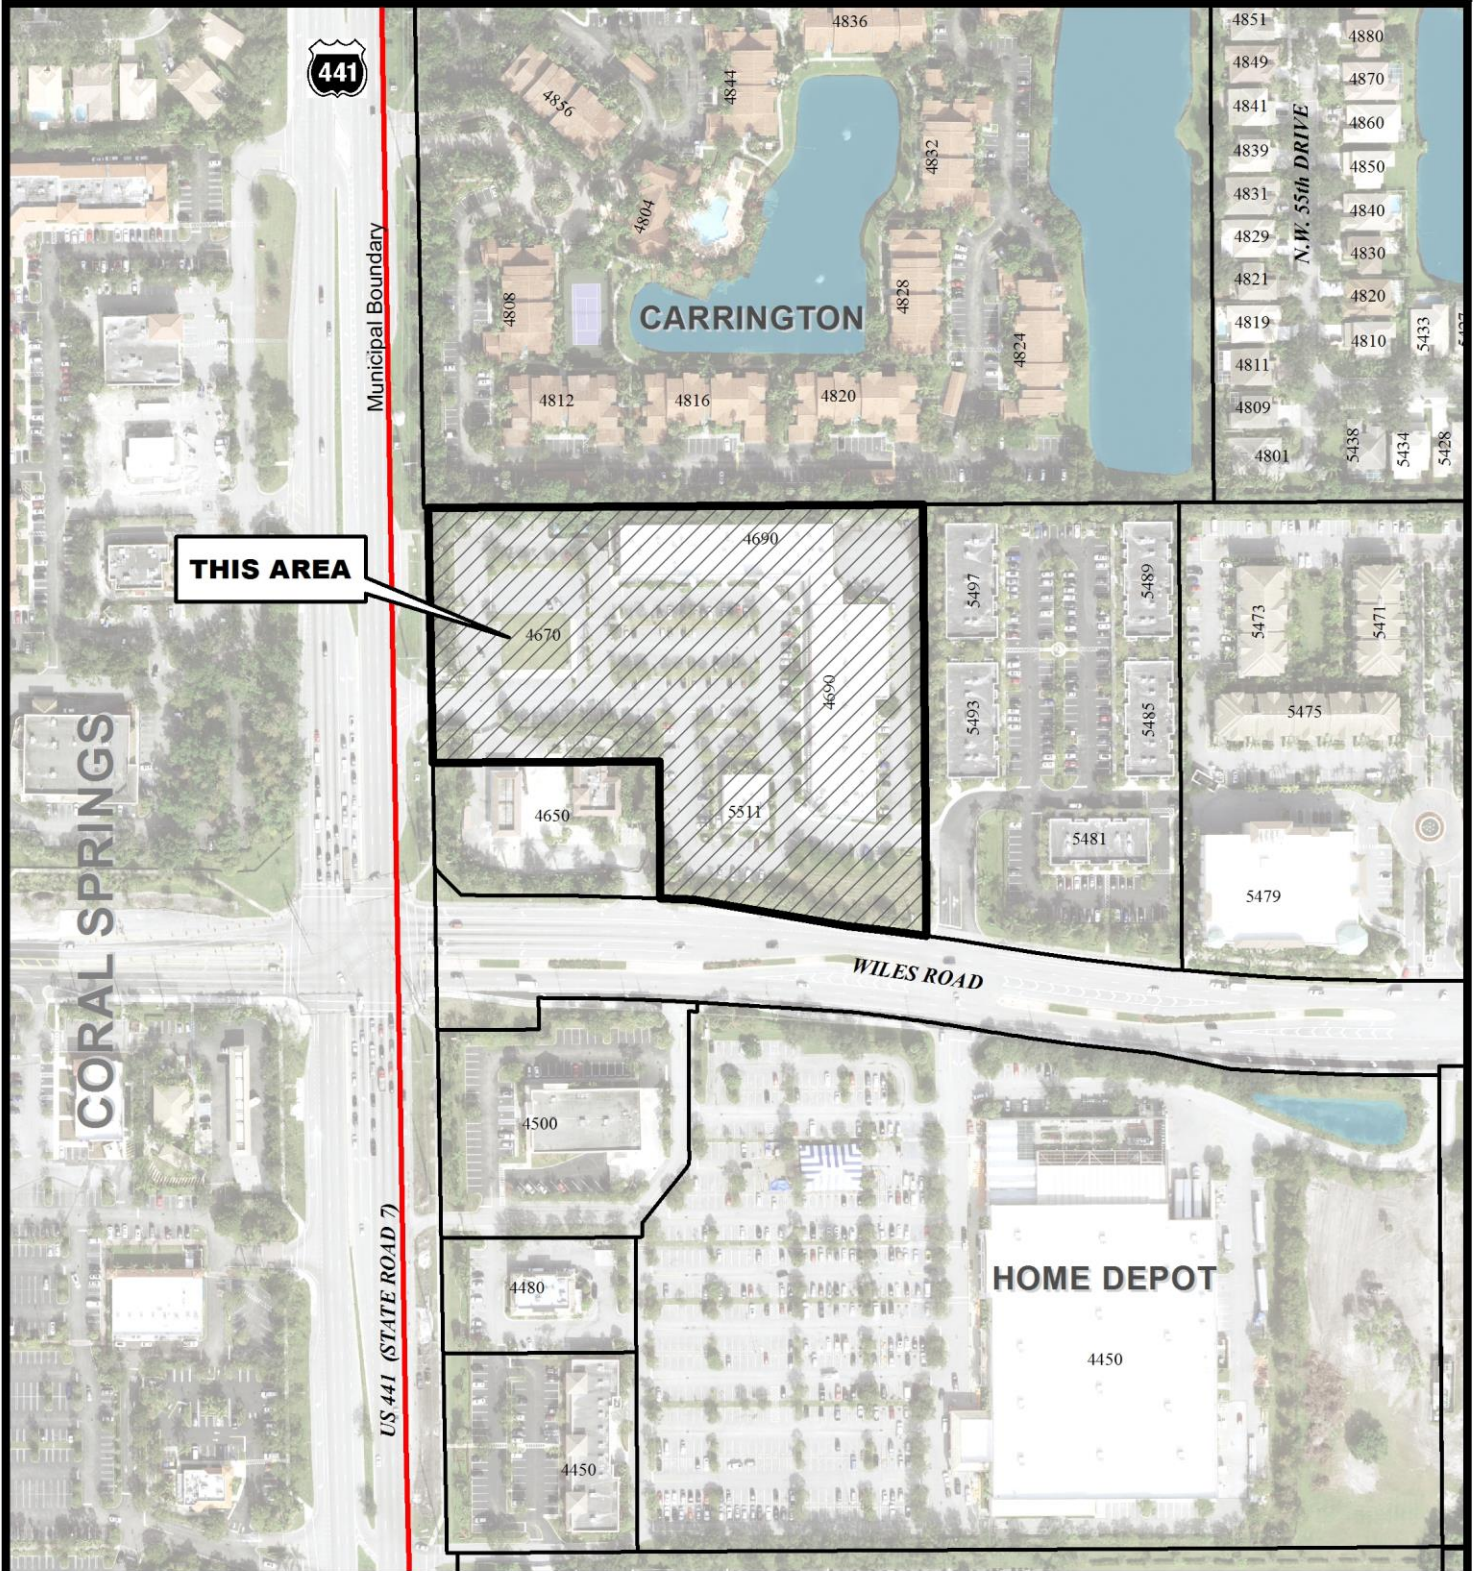

CHICK-FIL-A AT VILLAGE SHOPPES

THIS AREA

City of Coconut Creek
 City Commission
 July 11, 2019
Site Plan

Map Scale = 1:3,000 (1" = 250')

**Coconut Creek GIS
 I.T. Department**