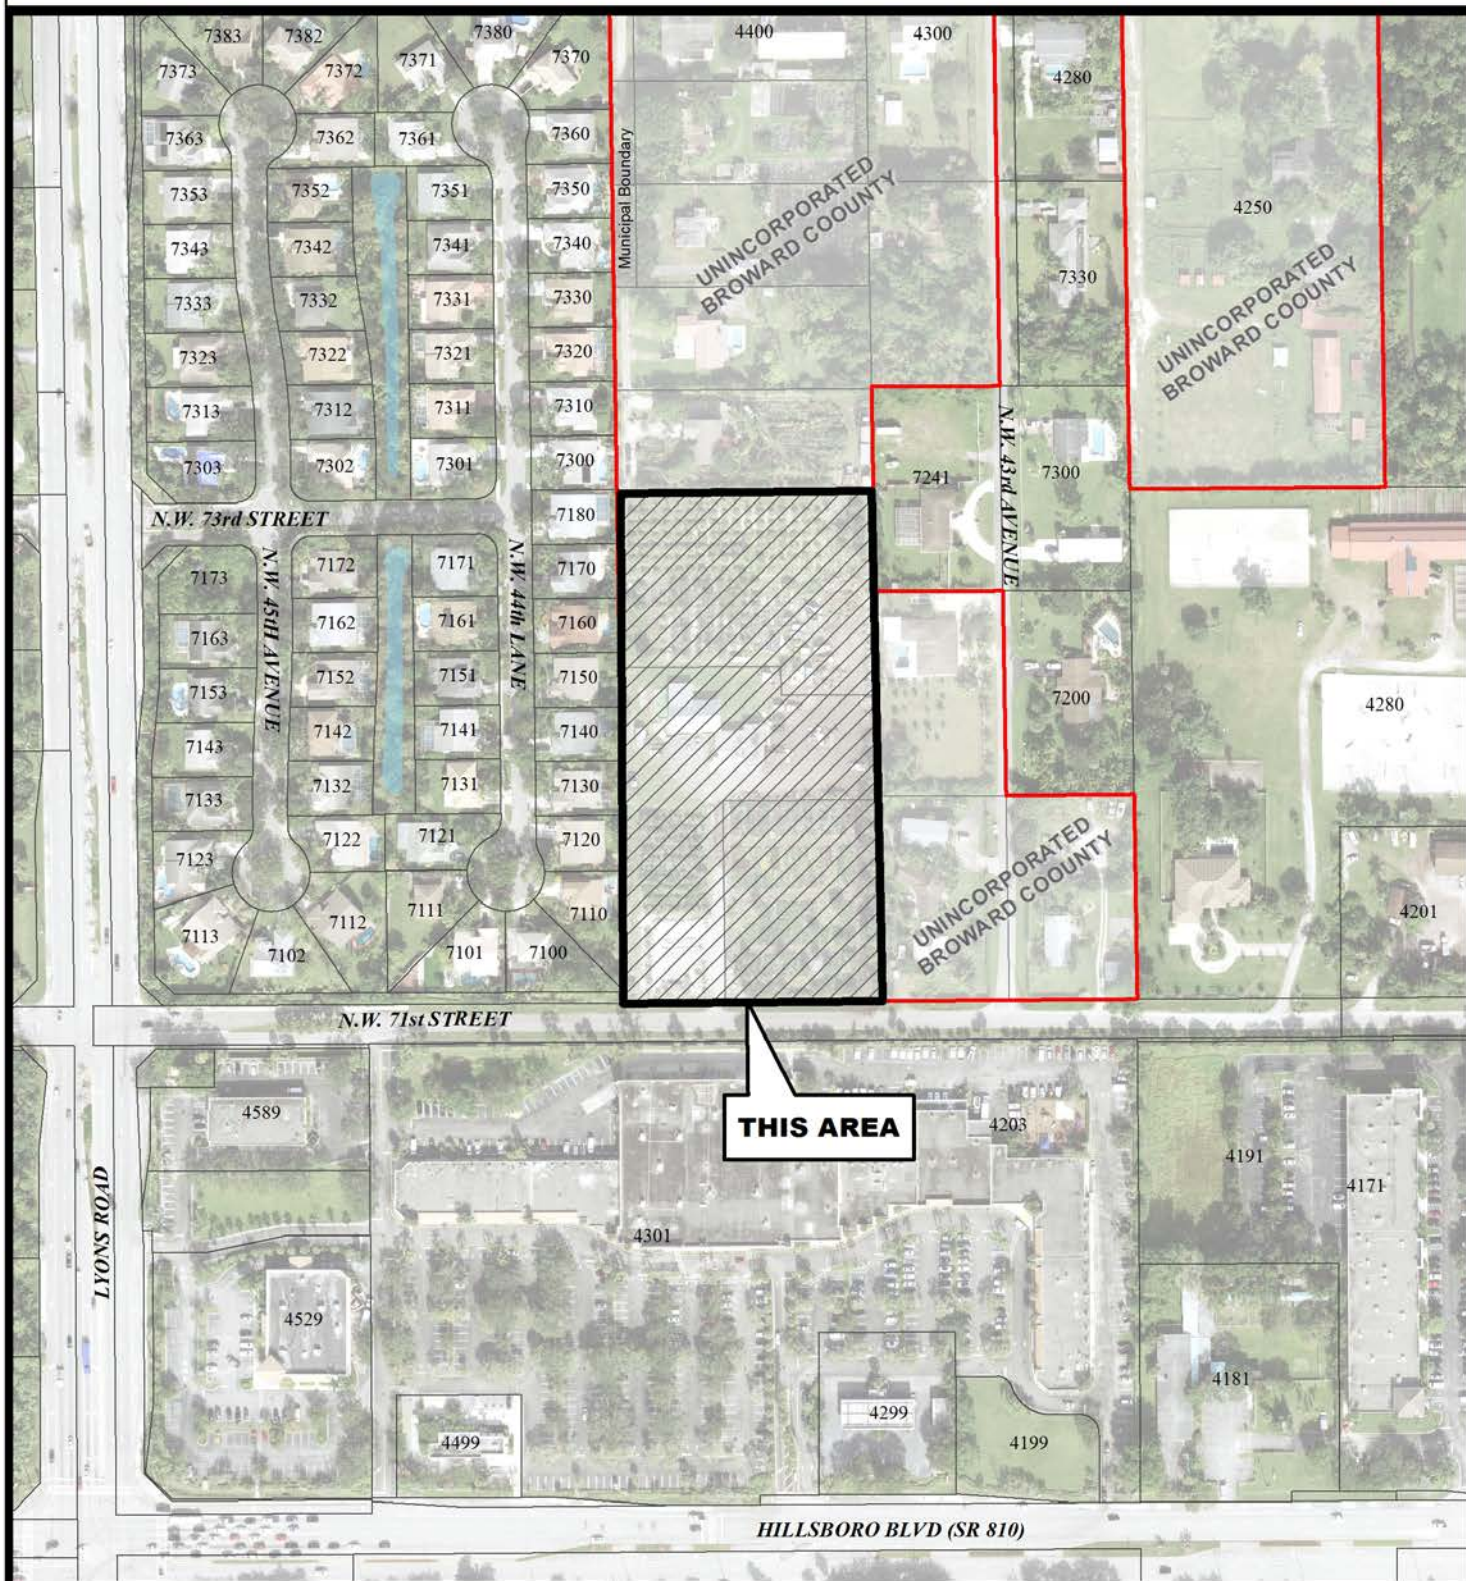

# Exhibit C

## 4425 NW 71 ST

City of Coconut Creek  
City Commission  
November 8, 2018  
**Annexation**

0 250 500 Feet  
Map Scale = 1:3,000 (1" = 250')