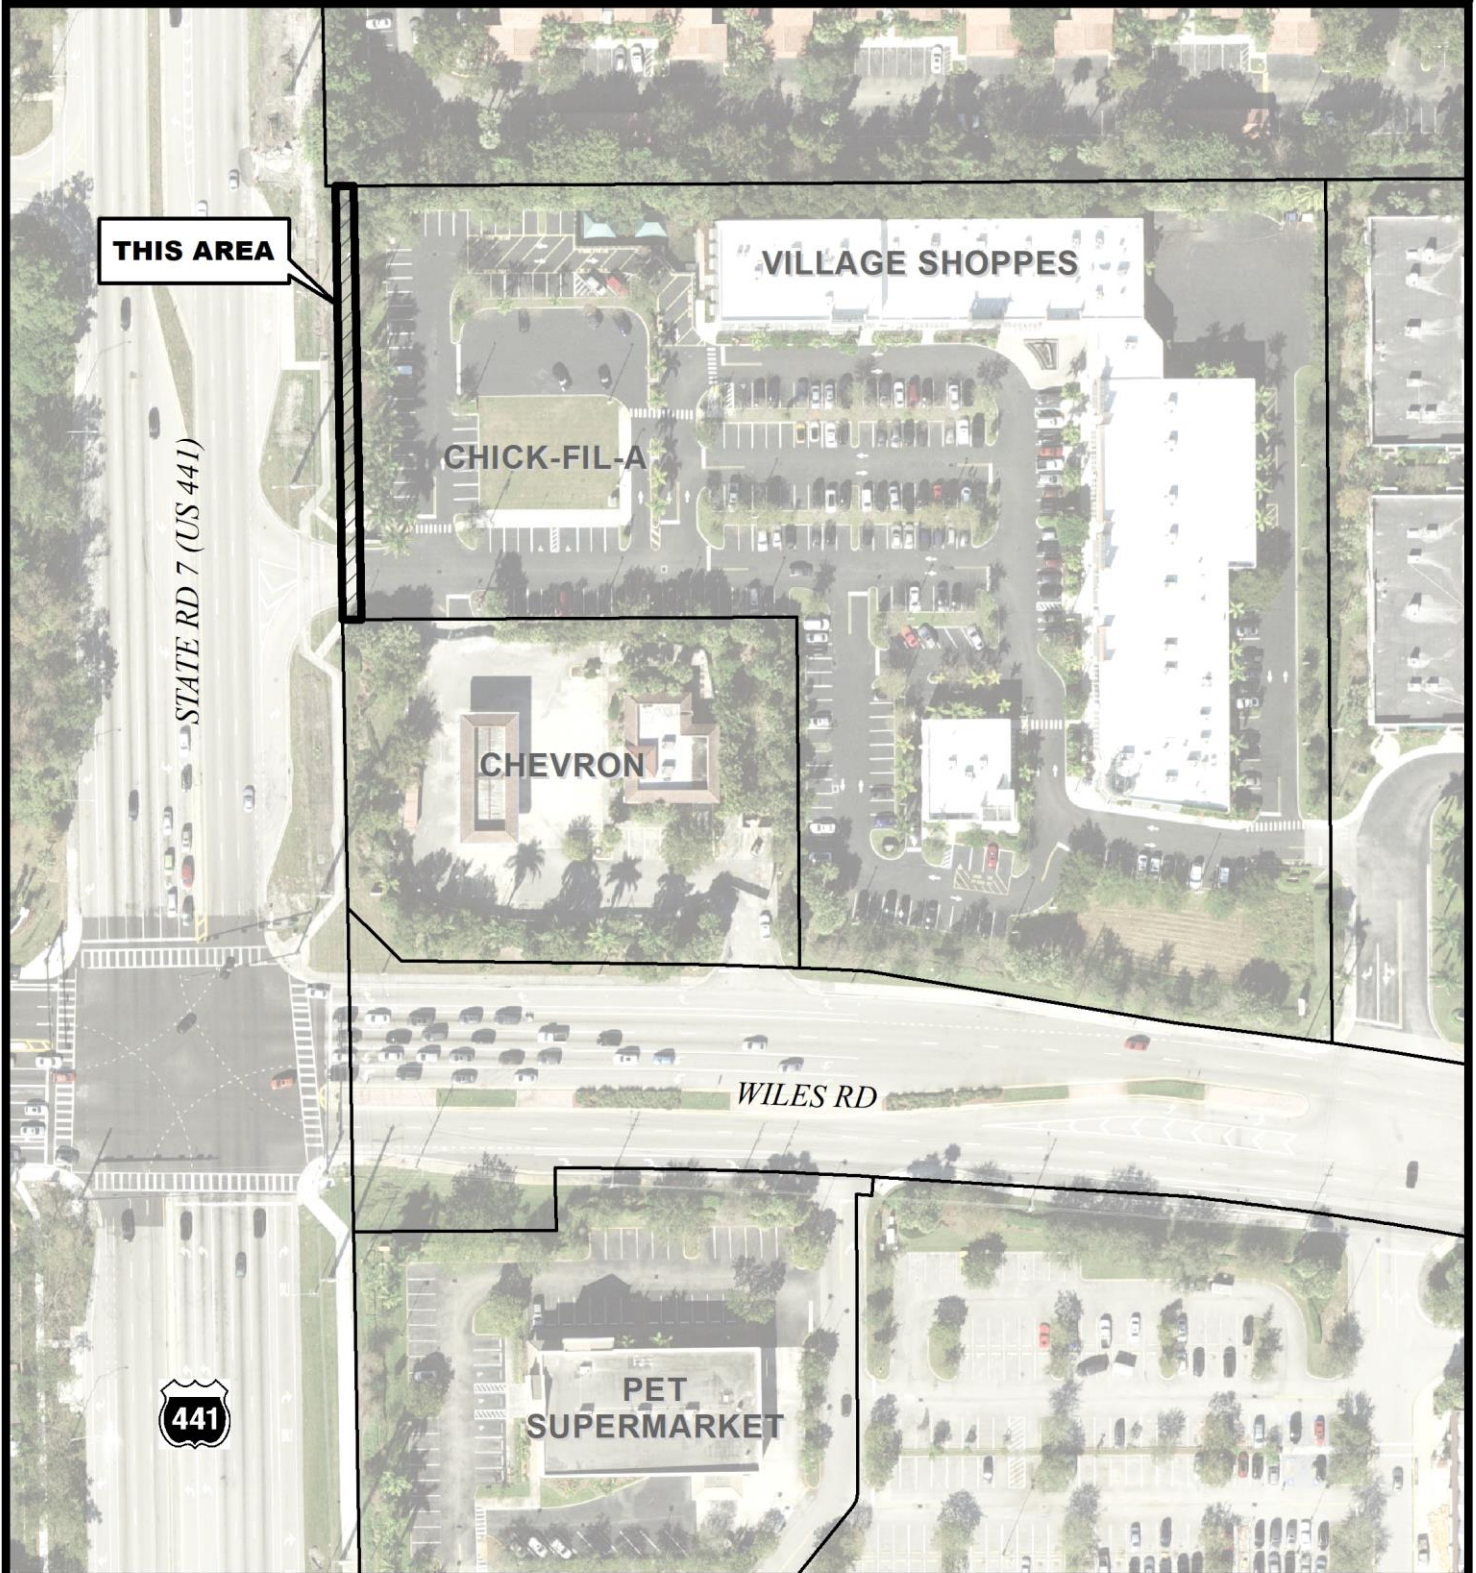

# CHICK-FIL-A

**THIS AREA**

STATE RD 7 (US 441)

CHICK-FIL-A

VILLAGE SHOPPES

CHEVRON

WILES RD

PET SUPERMARKET

City of Coconut Creek  
Planning & Zoning Board  
October 16, 2019  
**Underground Utility Waiver**

Map Scale = 1:1,500 (1" = 125')

Coconut Creek G.I.S  
I.T. Department