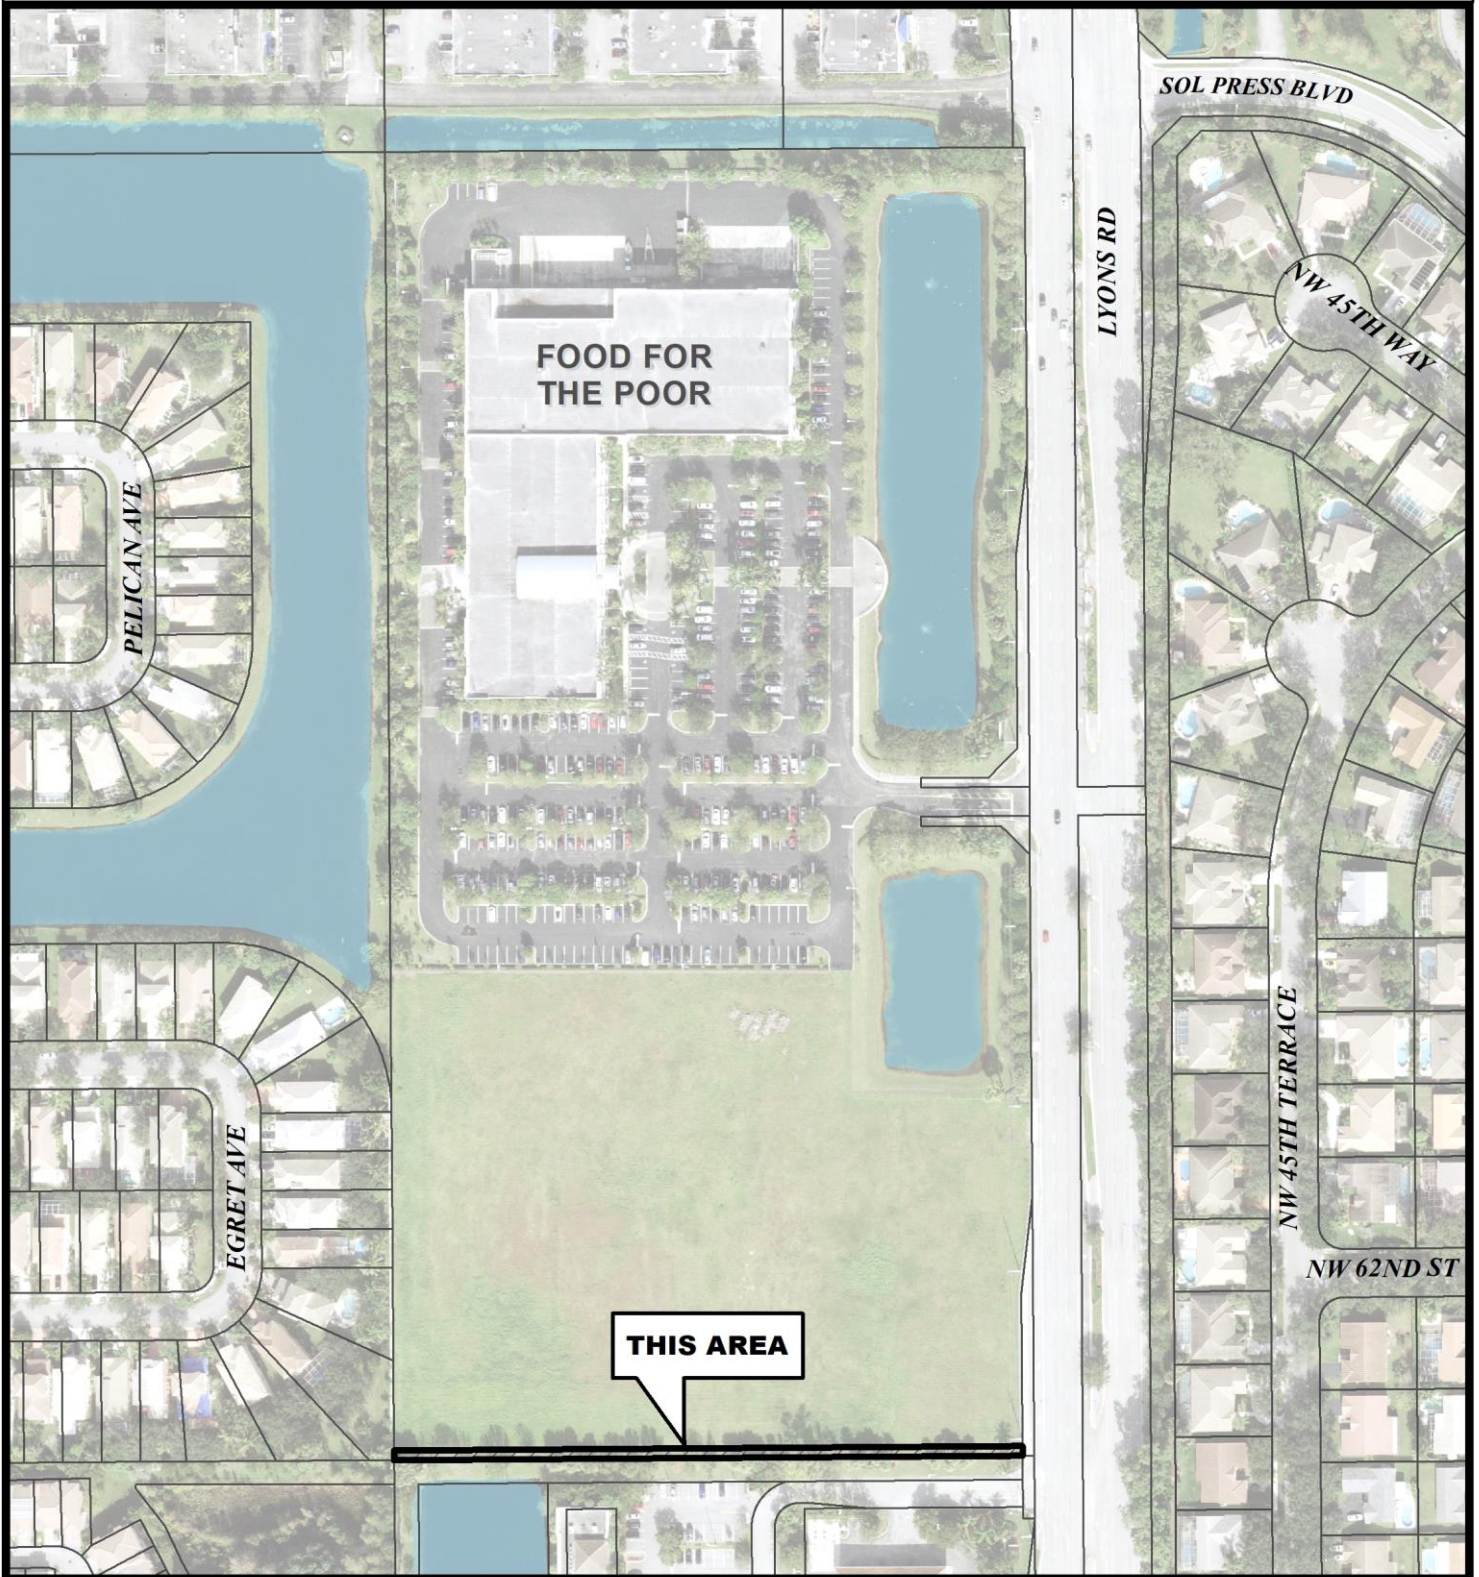

LYONS EXCHANGE CENTER

City of Coconut Creek
City Commission
July 11, 2019
Vacation of Easement

Map Scale = 1:2,400 (1" = 200')

**Coconut Creek G.I.S
I.T. Department**