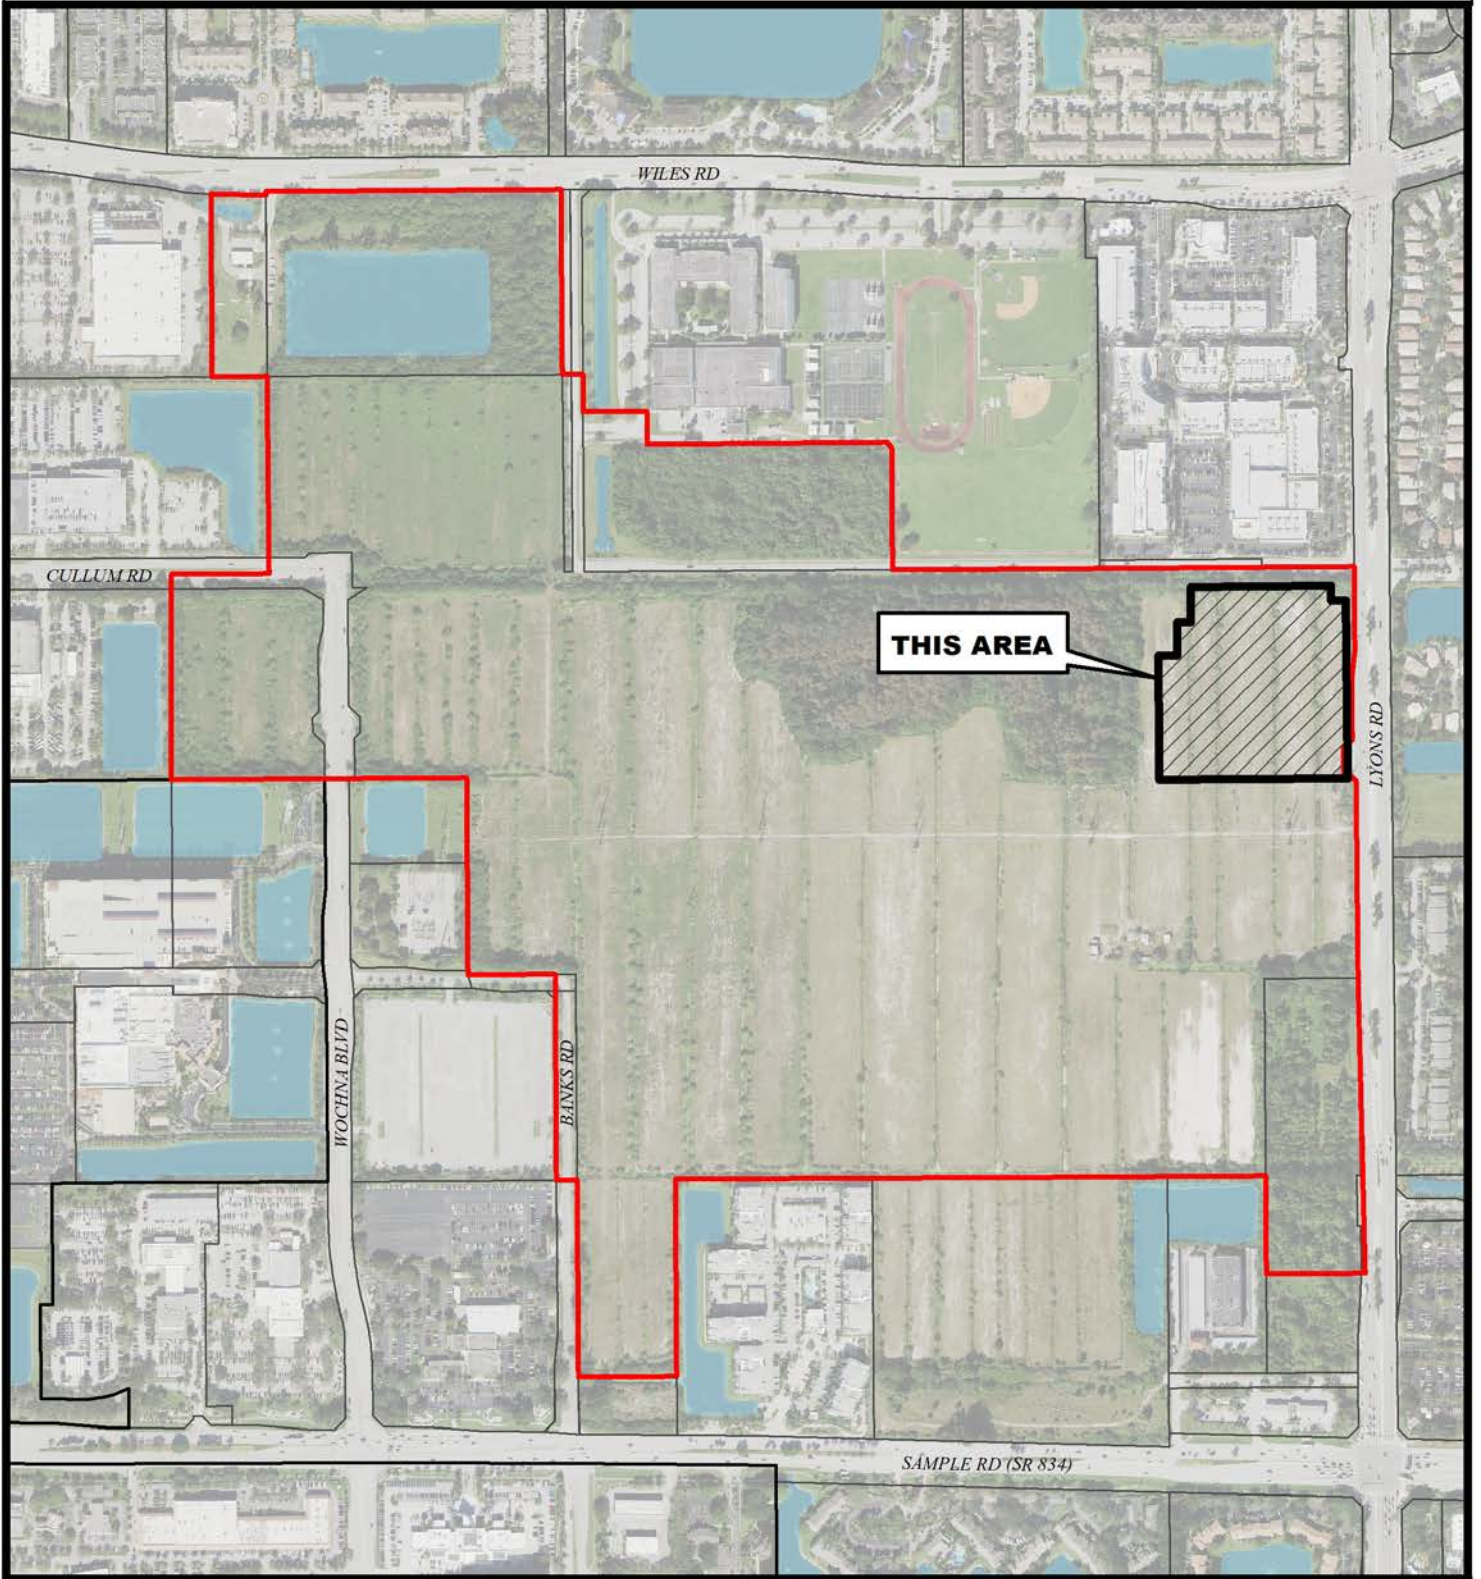

MAINSTREET AT COCONUT CREEK BLOCK 1

City of Coconut Creek
City Commission
April 25, 2024
Site Plan

Map Scale = 1:7,800 (1" = 650')

Coconut Creek GIS
I.T. Department