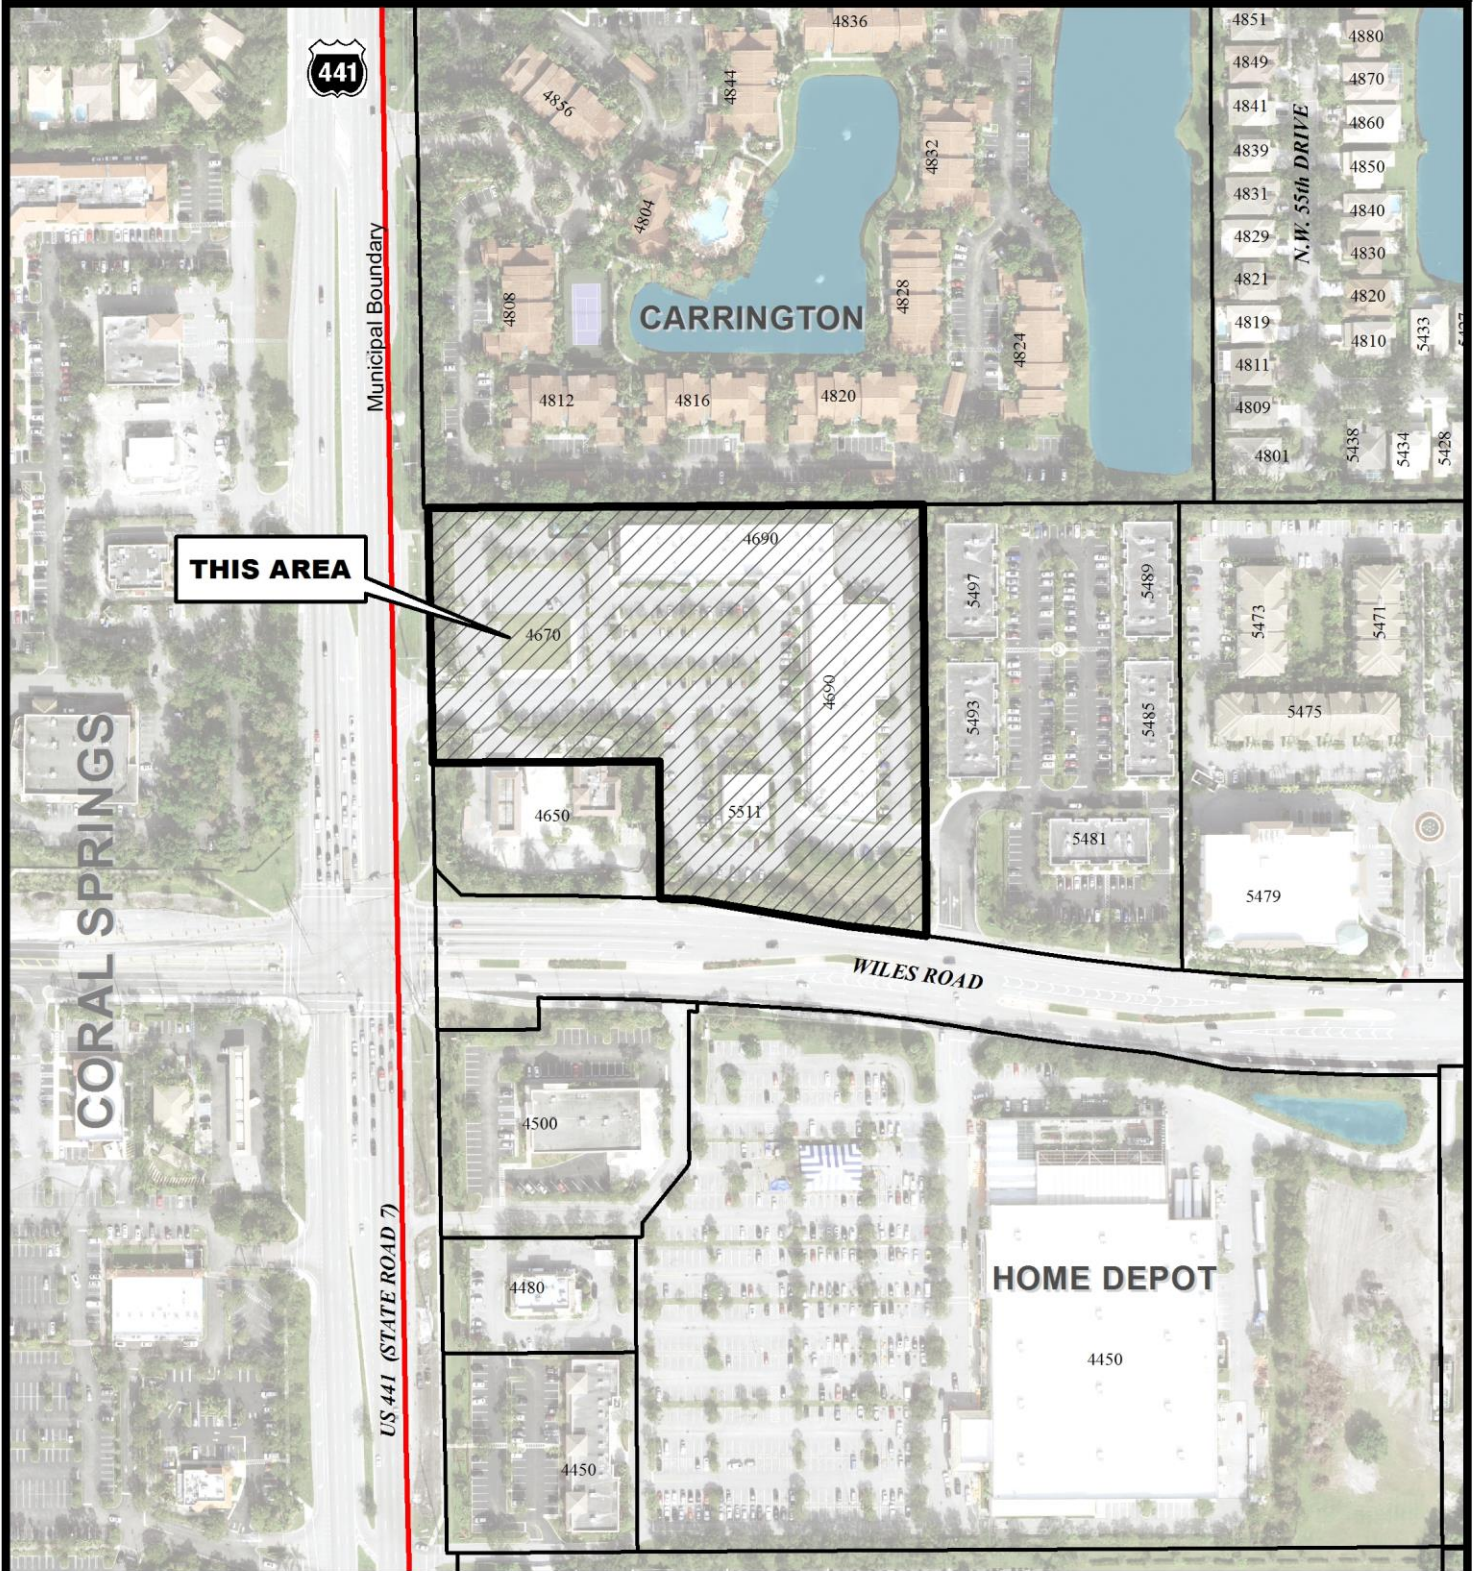

CHICK-FIL-A AT VILLAGE SHOPPES

City of Coconut Creek
 City Commission
 October 25, 2018
Site Plan

Map Scale = 1:3,000 (1" = 250')

**Coconut Creek G.I.S.
 I.T. Department**