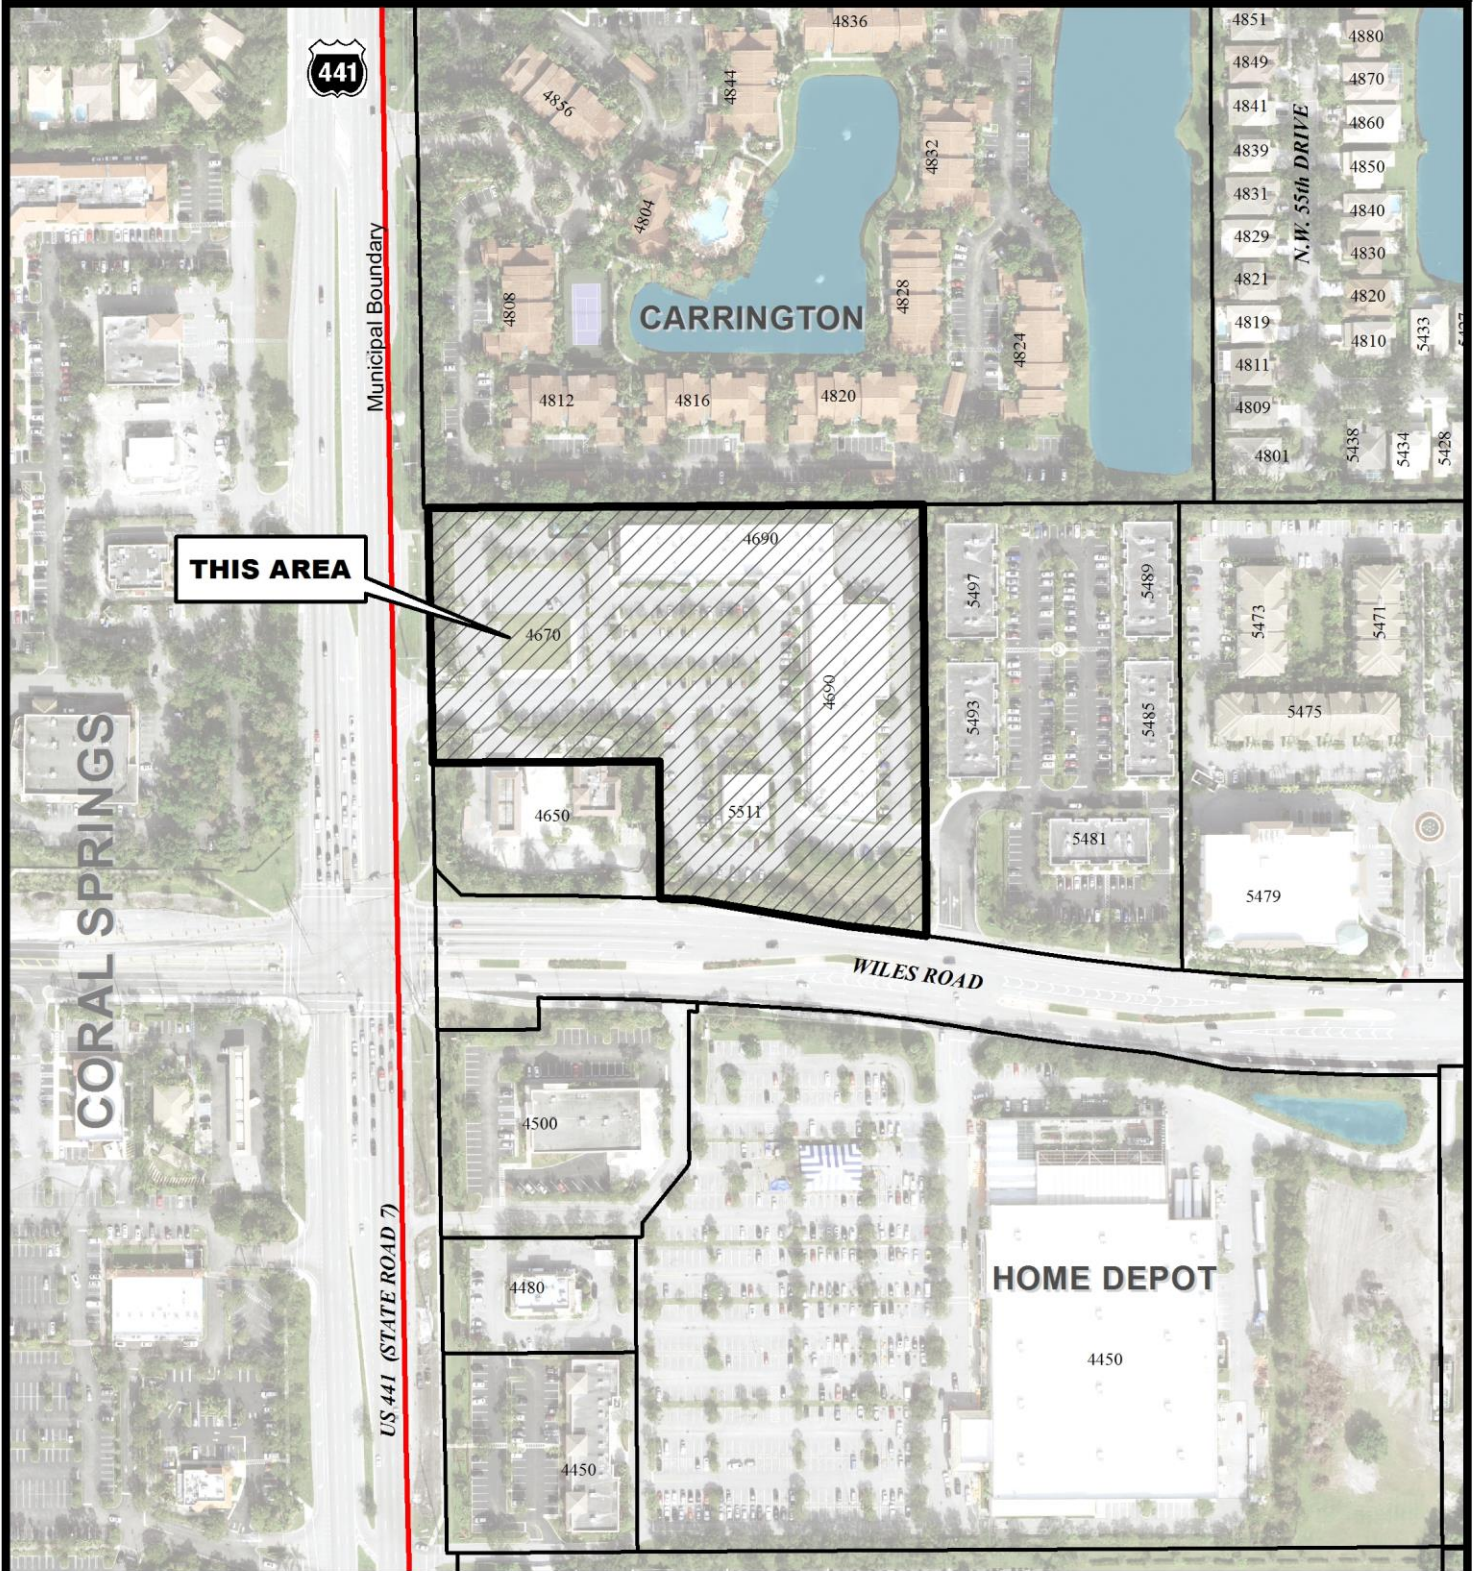

CHICK-FIL-A AT VILLAGE SHOPPES

THIS AREA

City of Coconut Creek
 Planning & Zoning Board
 July 10, 2019
Rezoning

Map Scale = 1:3,000 (1" = 250')

**Coconut Creek GIS
 I.T. Department**