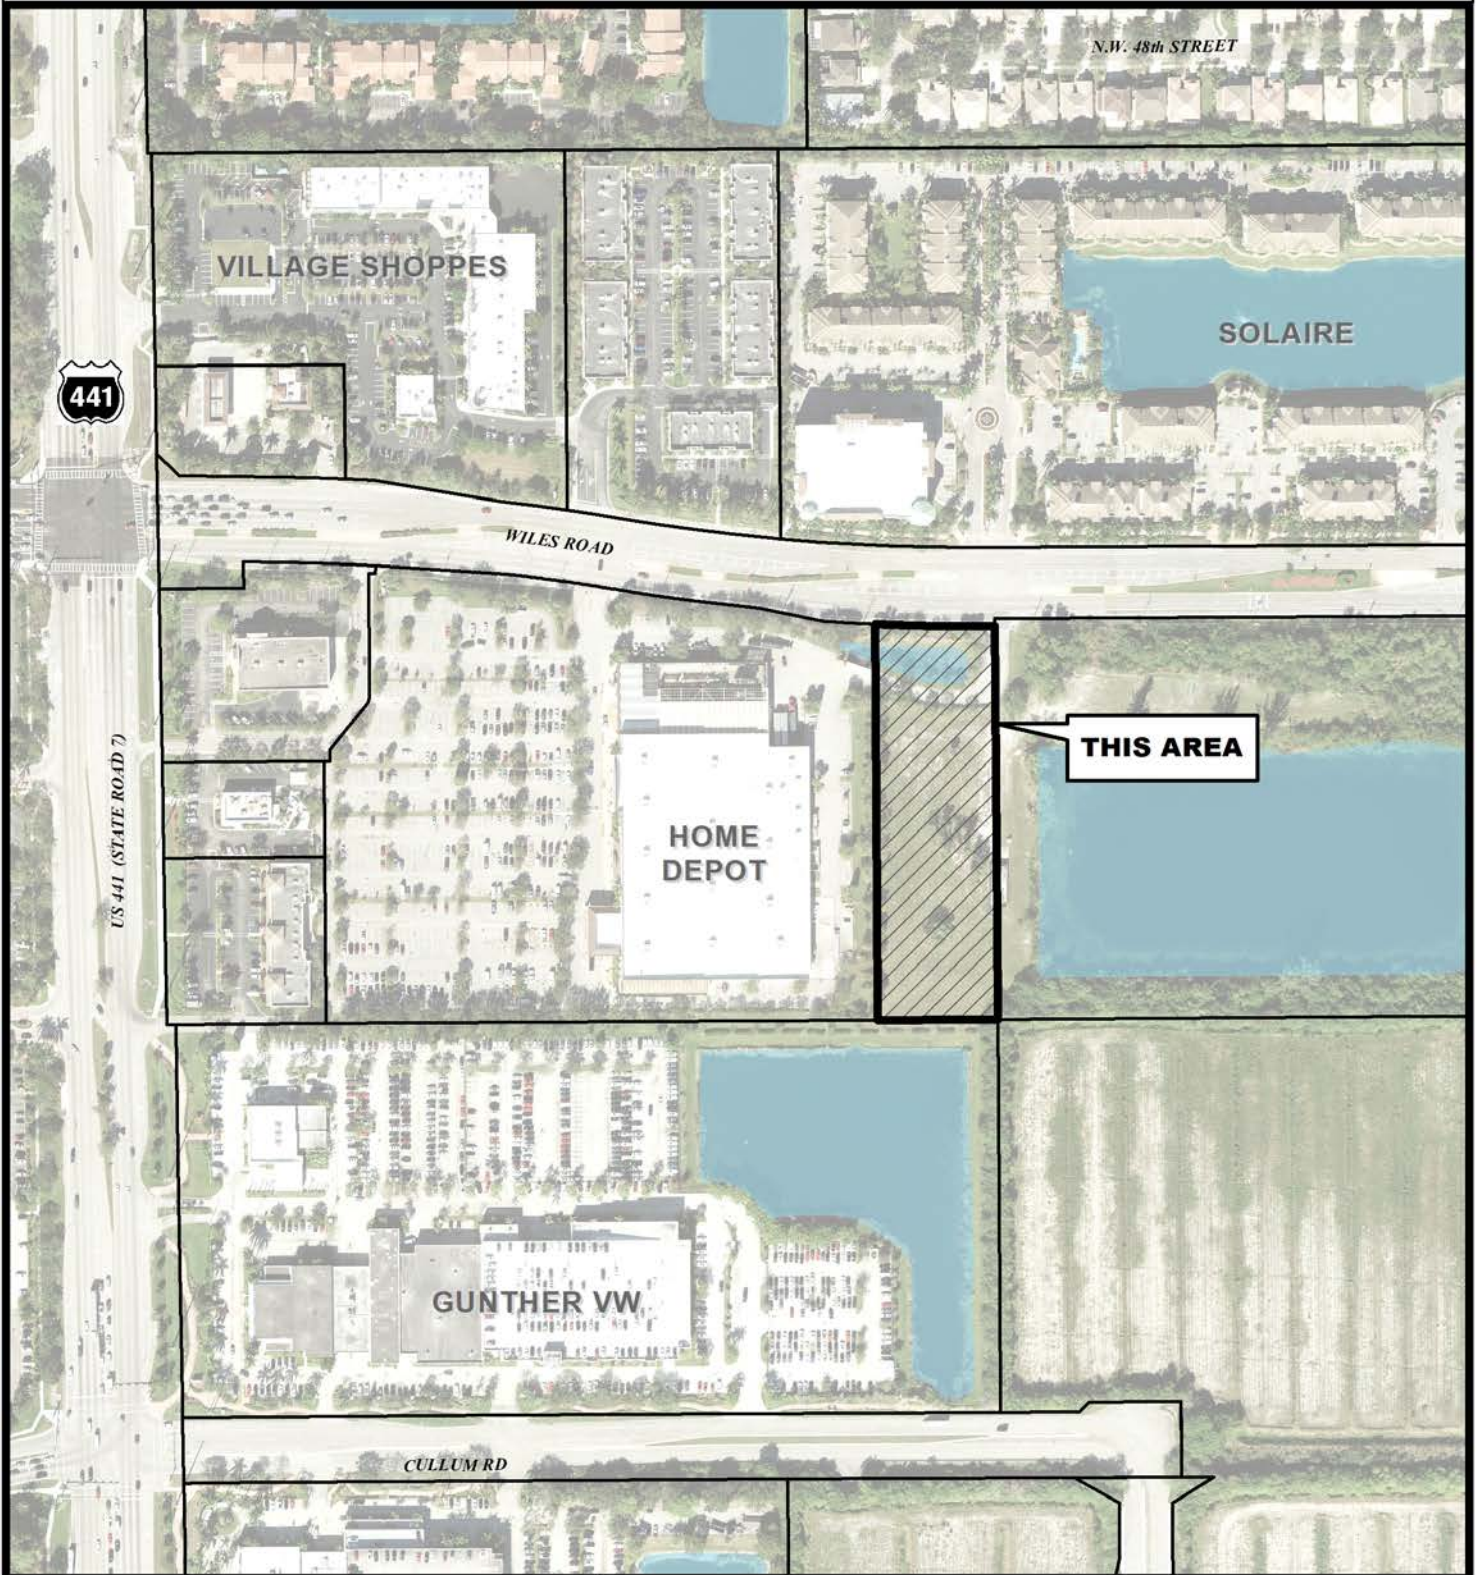

TEMPORARY FIRE STATION

City of Coconut Creek
City Commission
August 27, 2020
Special Land Use

Map Scale = 1:3,600 (1" = 300')

Coconut Creek GIS
I.T. Department