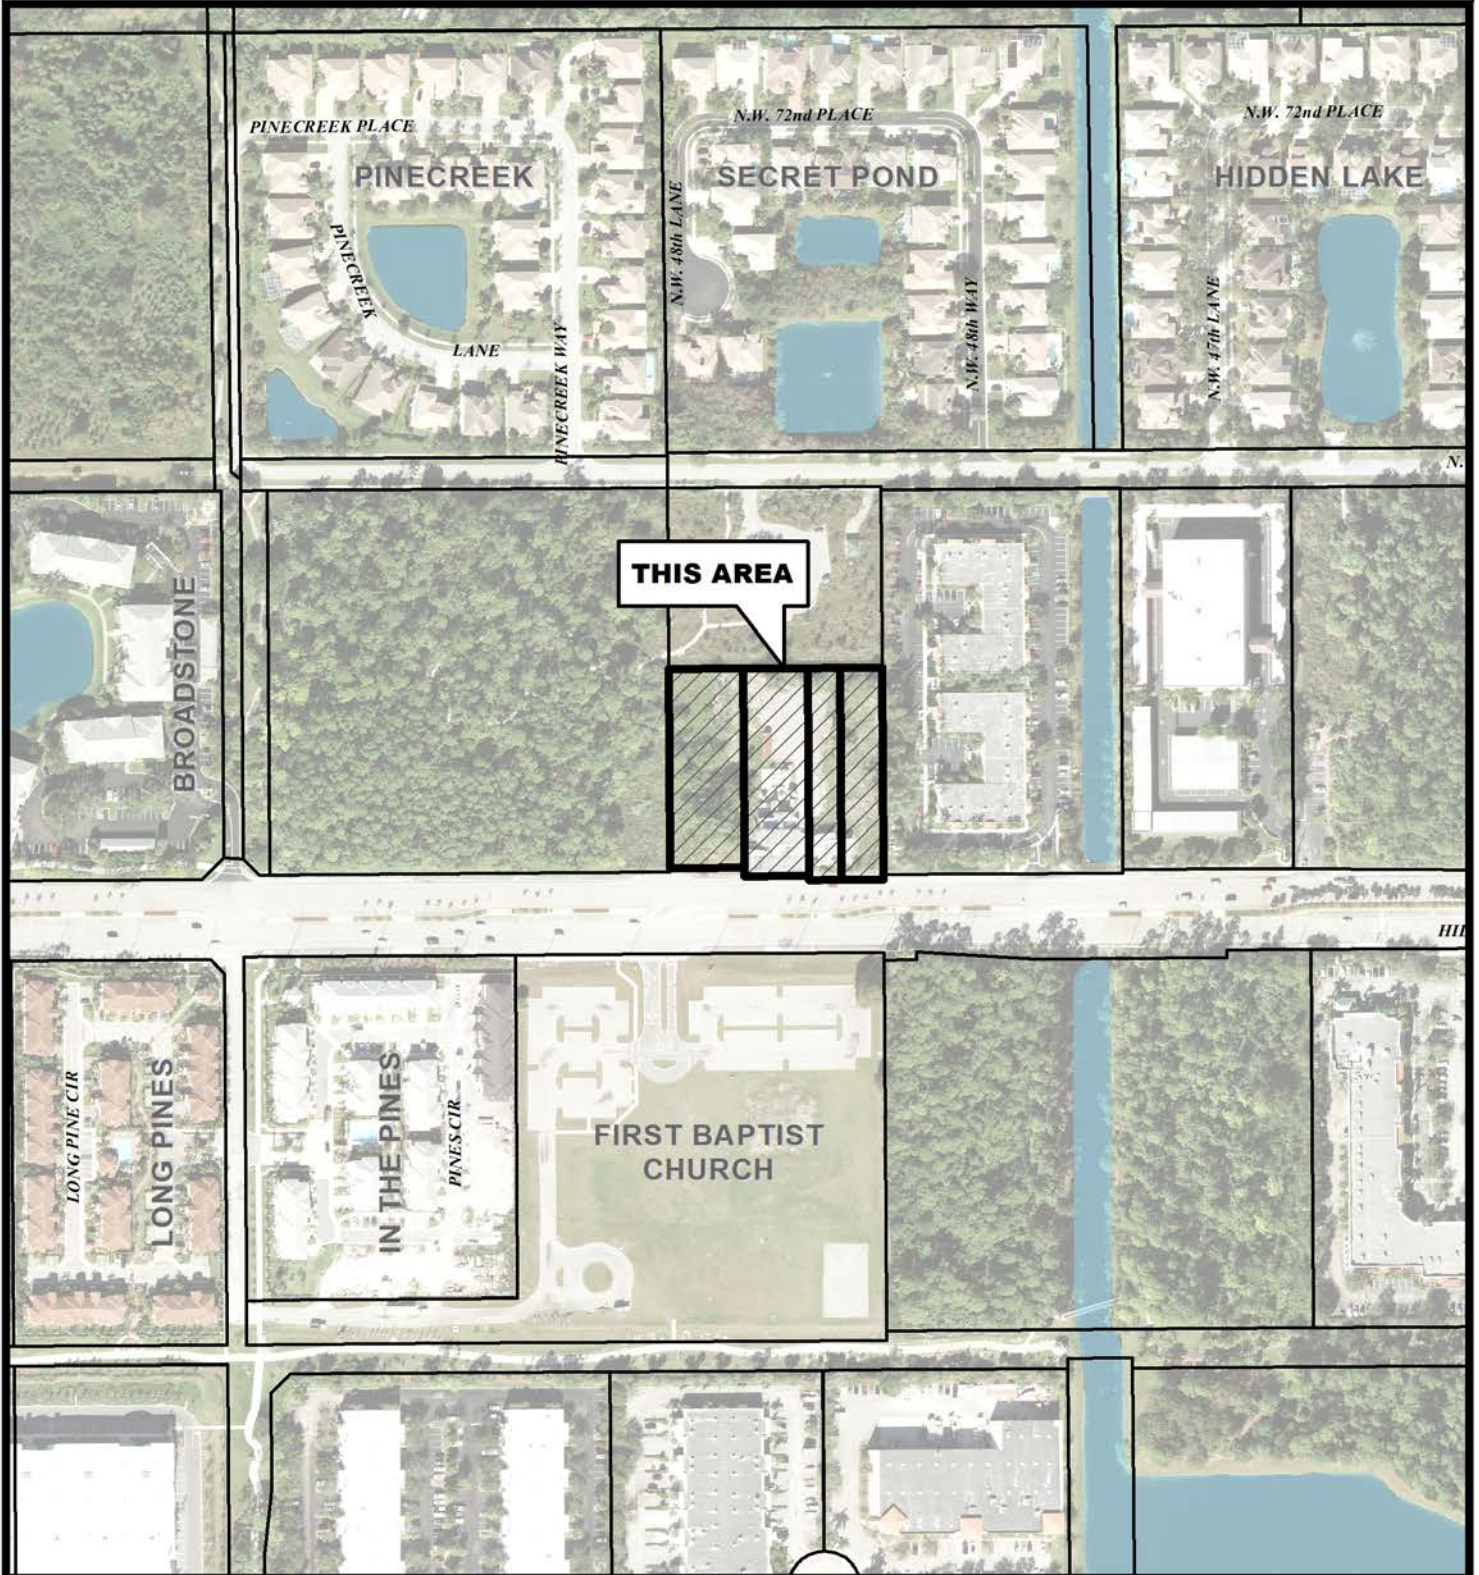

# VISTA GARDENS

City of Coconut Creek  
City Commission  
September 10, 2020  
**Rezoning**

Map Scale = 1:3,600 (1" = 300')

Coconut Creek GIS  
I.T. Department