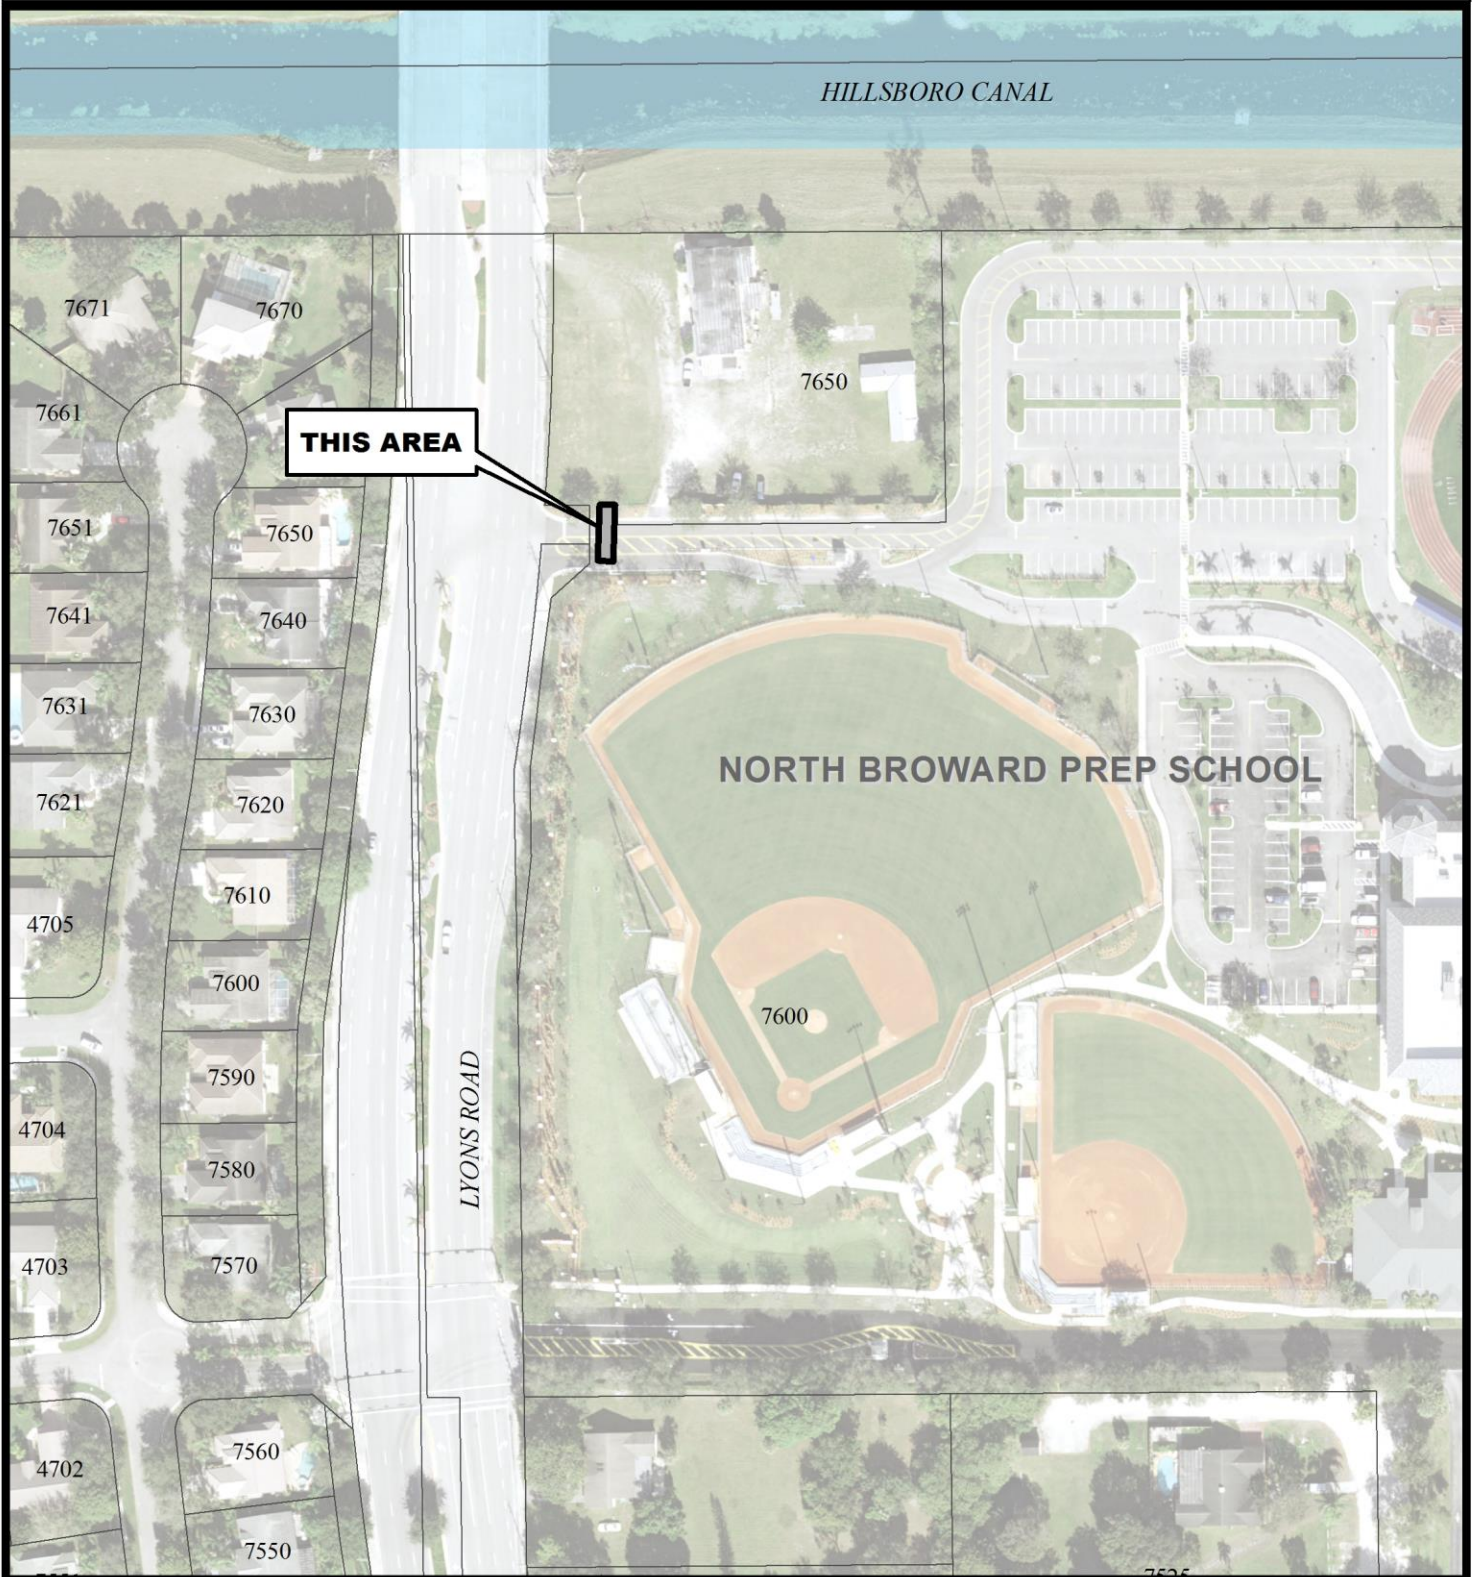

# 7650 LYONS ROAD

City of Coconut Creek  
City Commission  
January 11, 2018  
**Vacation of Utility Easement**

Map Scale = 1:1,800 (1" = 150')

Coconut Creek G.I.S.  
I.T. Department