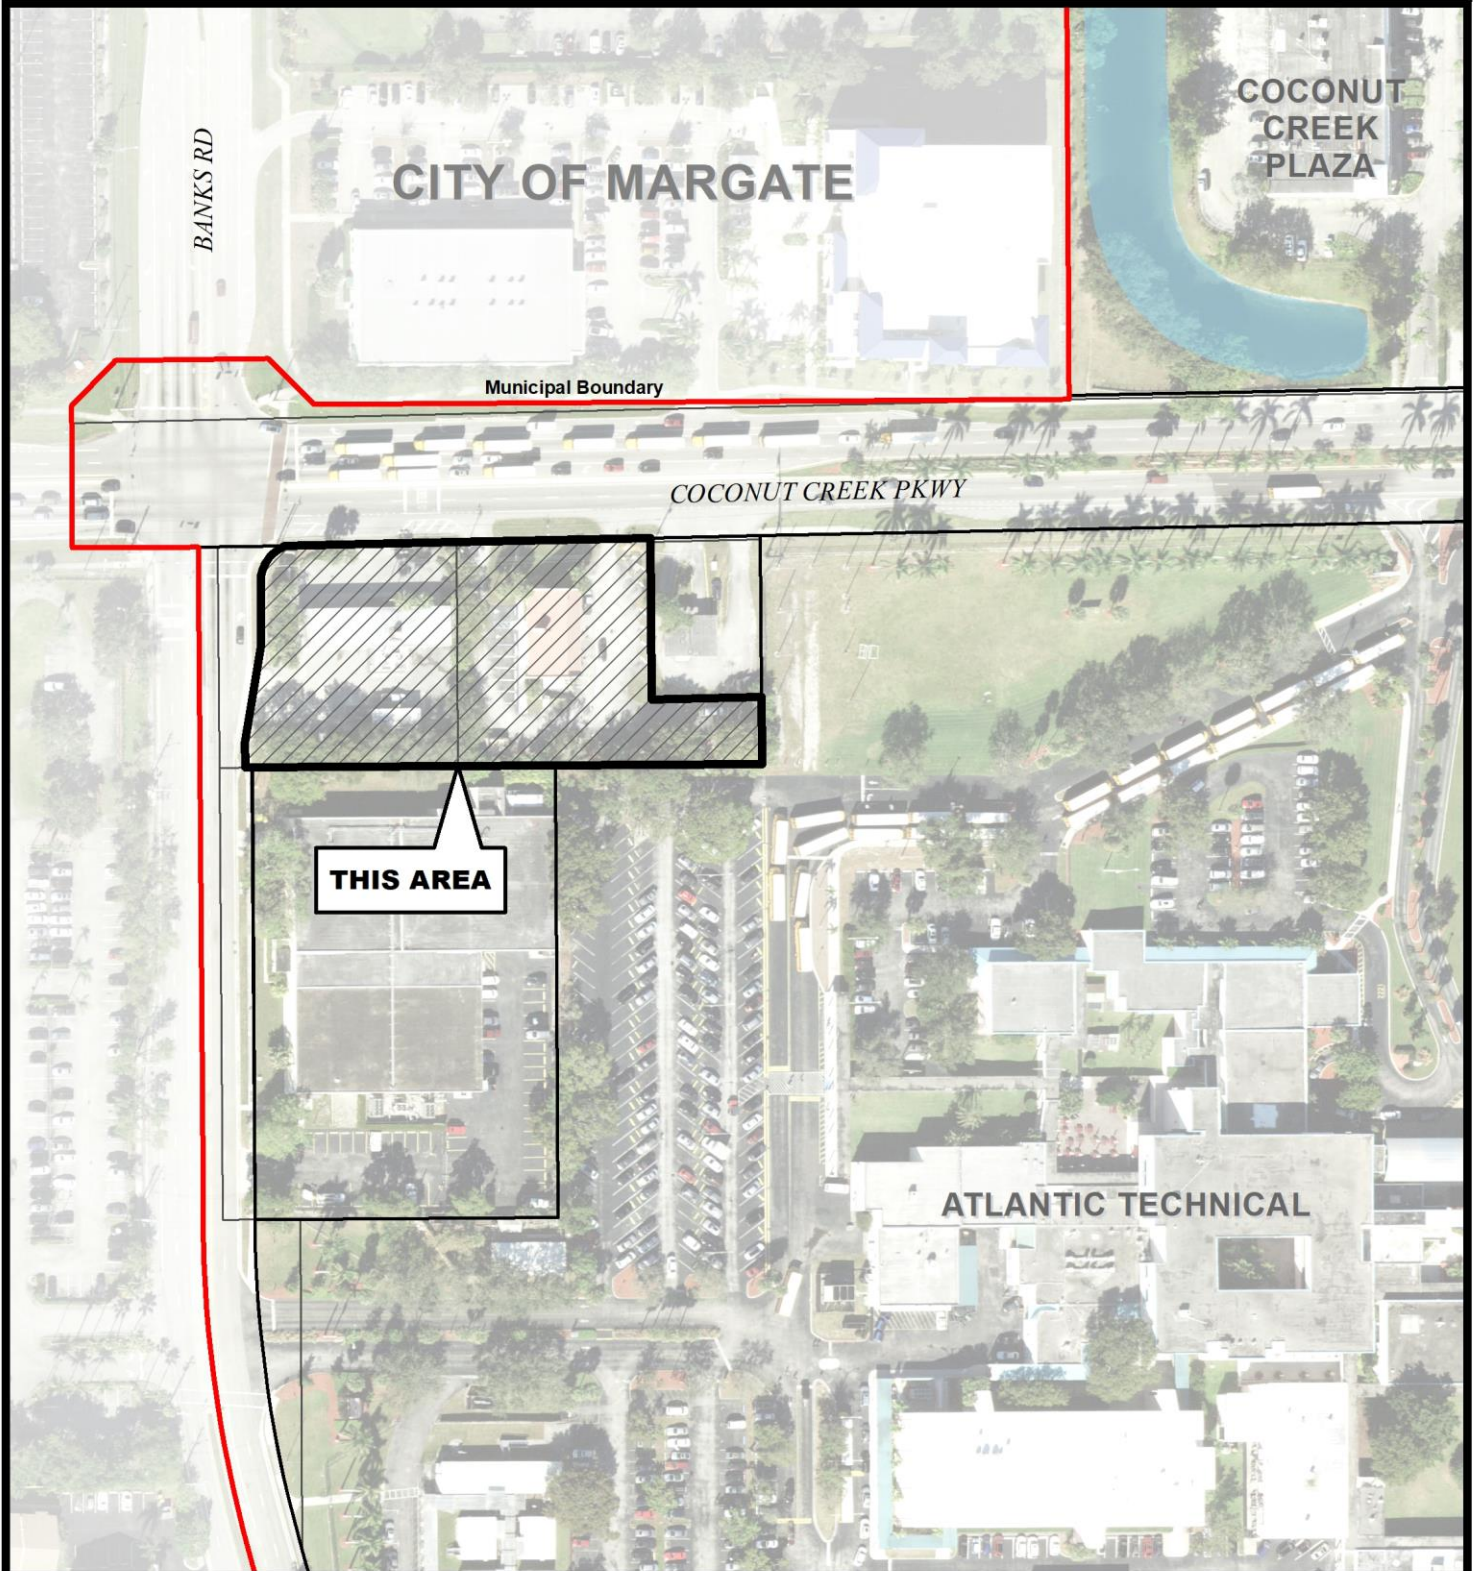

7-ELEVEN PLAT

City of Coconut Creek
Planning & Zoning Board
December 11, 2019
Site Plan

Map Scale = 1:1,800 (1" = 150')

**Coconut Creek G.I.S
I.T. Department**