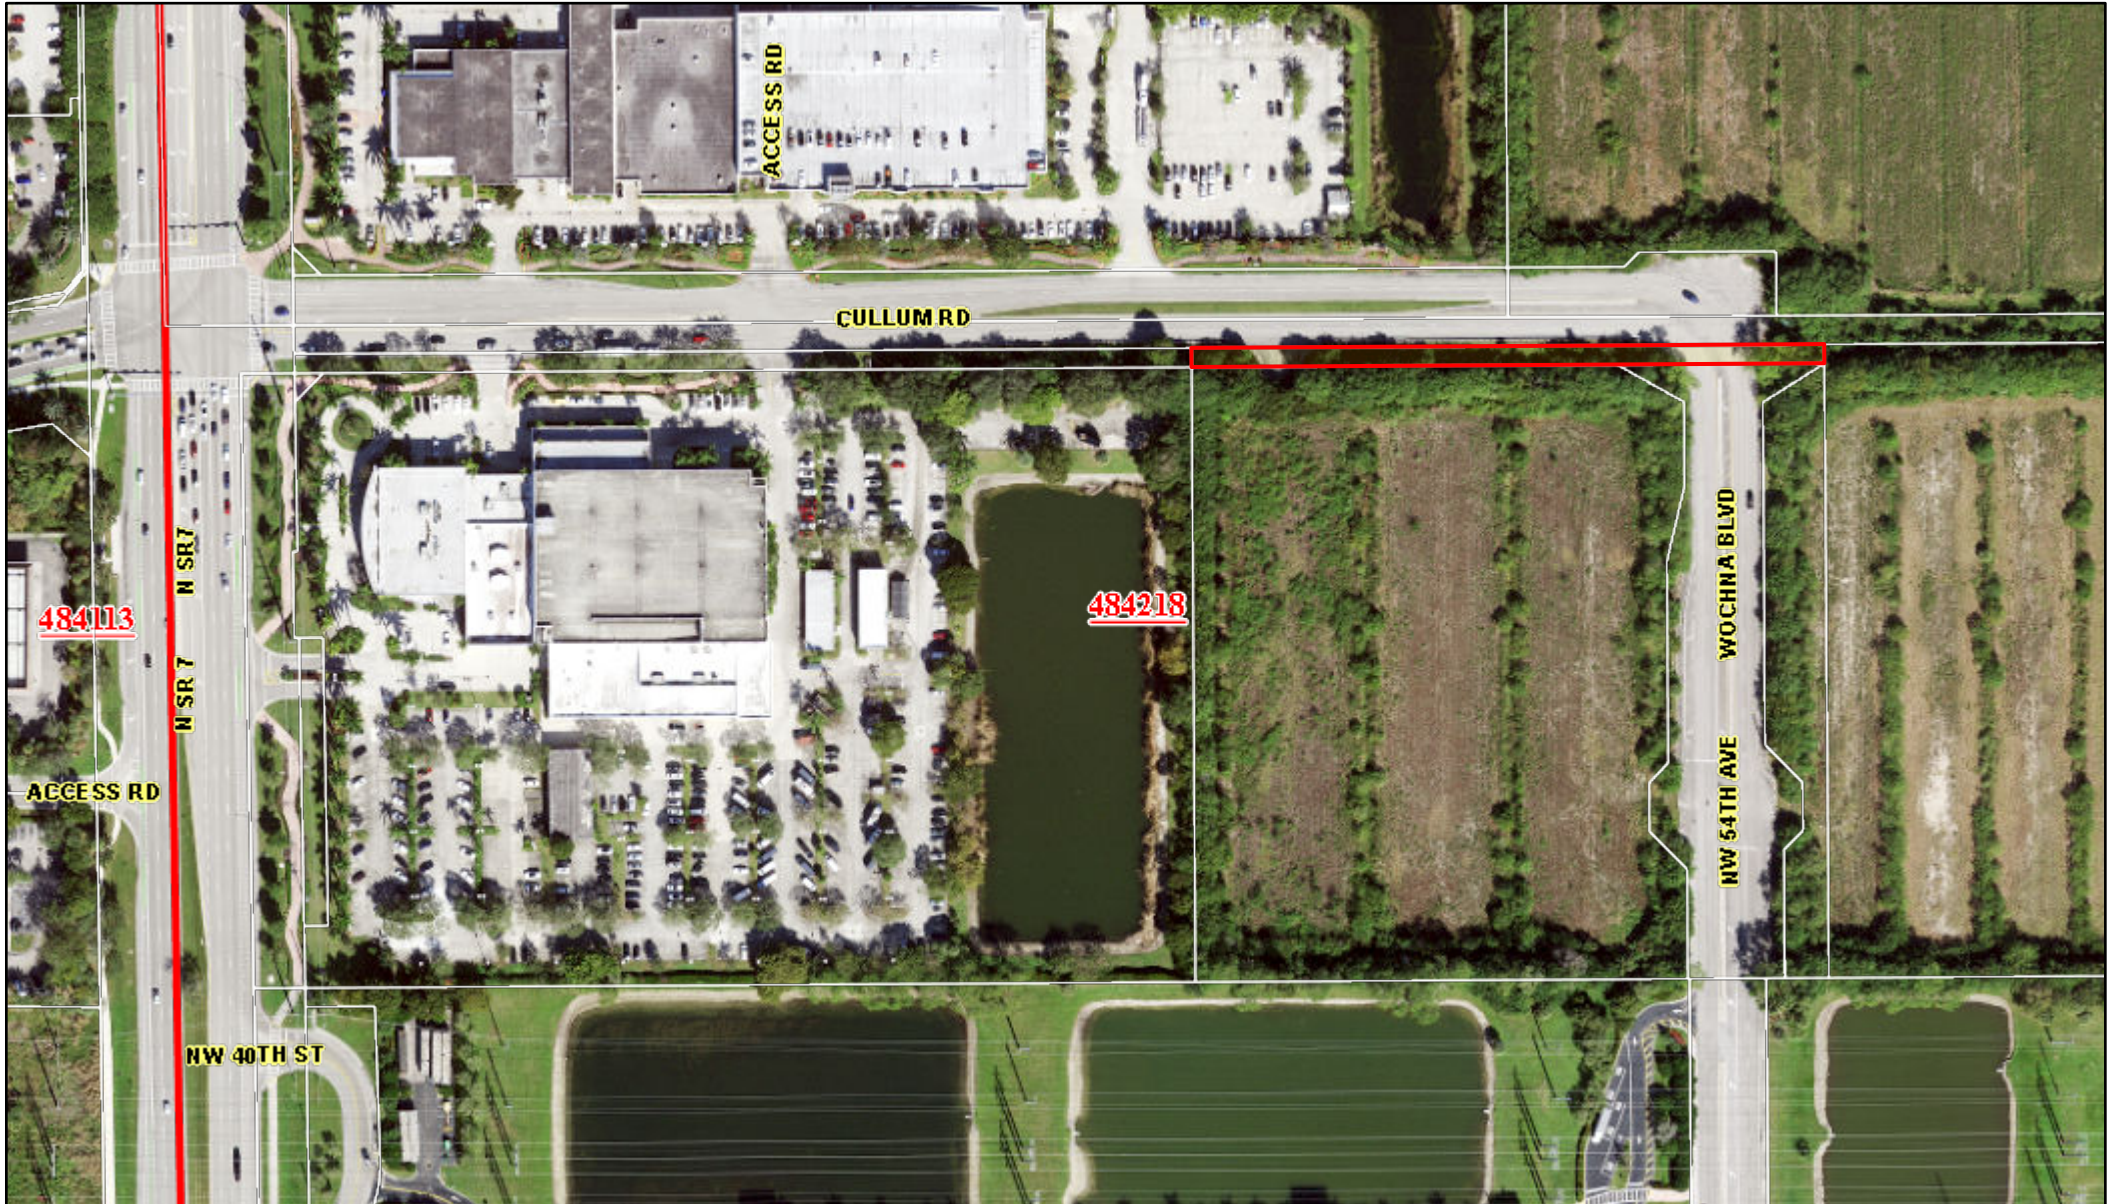

Property ID: 484218010550, Broward County 20' ROW

October 11, 2022

Legal Description for Cullum Road ROW:

The North 20 feet of Tract 42 in Block 89 of Palm Beach Farms, according to the Palm Beach Farms Company's Plat No. 3, recorded in Plat Book 2, at pages 45 to 54, inclusive, of the public records of Palm Beach County, Florida.