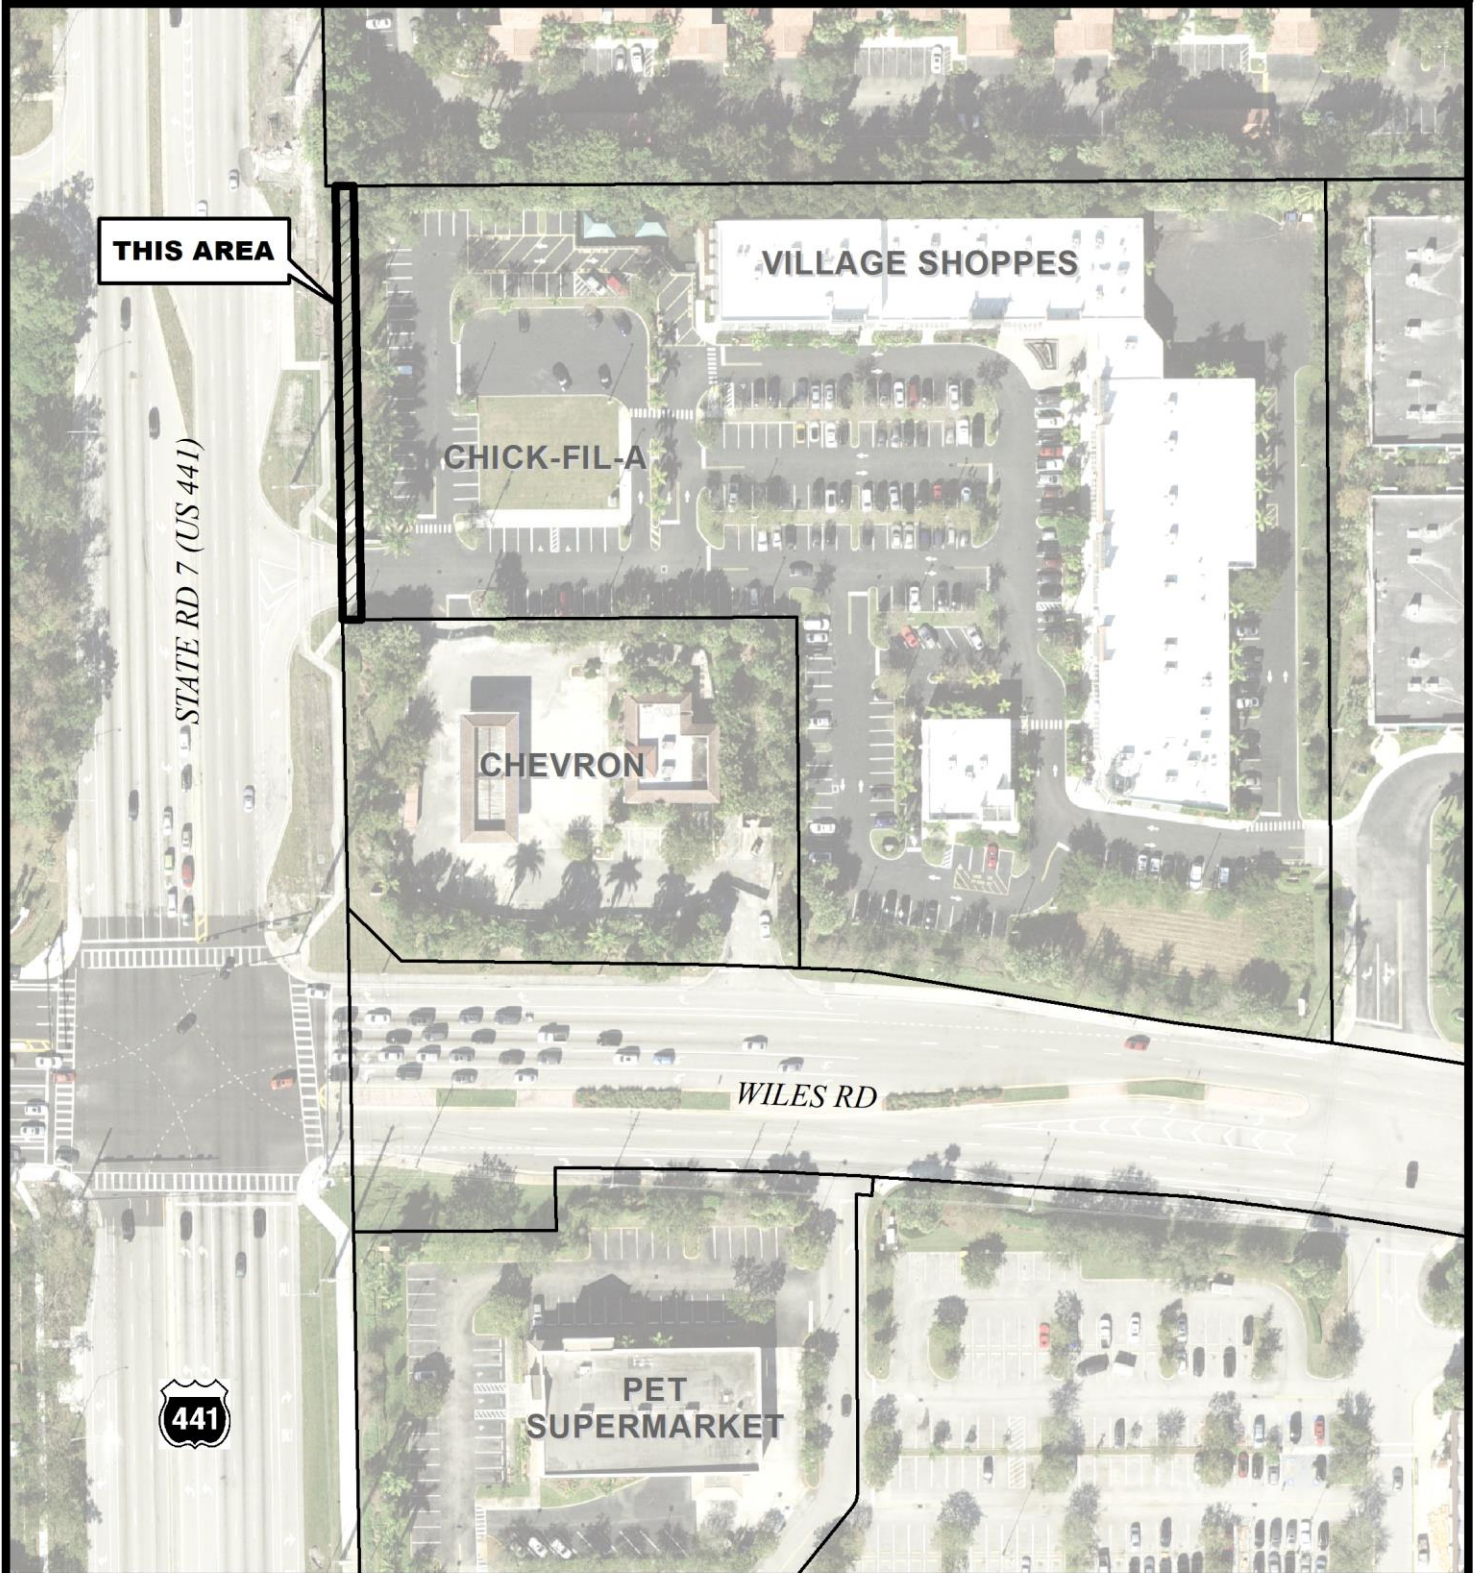

# CHICK-FIL-A

**THIS AREA**

STATE RD 7 (US 441)

CHICK-FIL-A

VILLAGE SHOPPES

CHEVRON

WILES RD

PET SUPERMARKET

City of Coconut Creek  
Planning & Zoning Board  
December 11, 2019

**Underground Utility Waiver**

Map Scale = 1:1,500 (1" = 125')

Coconut Creek G.I.S  
I.T. Department