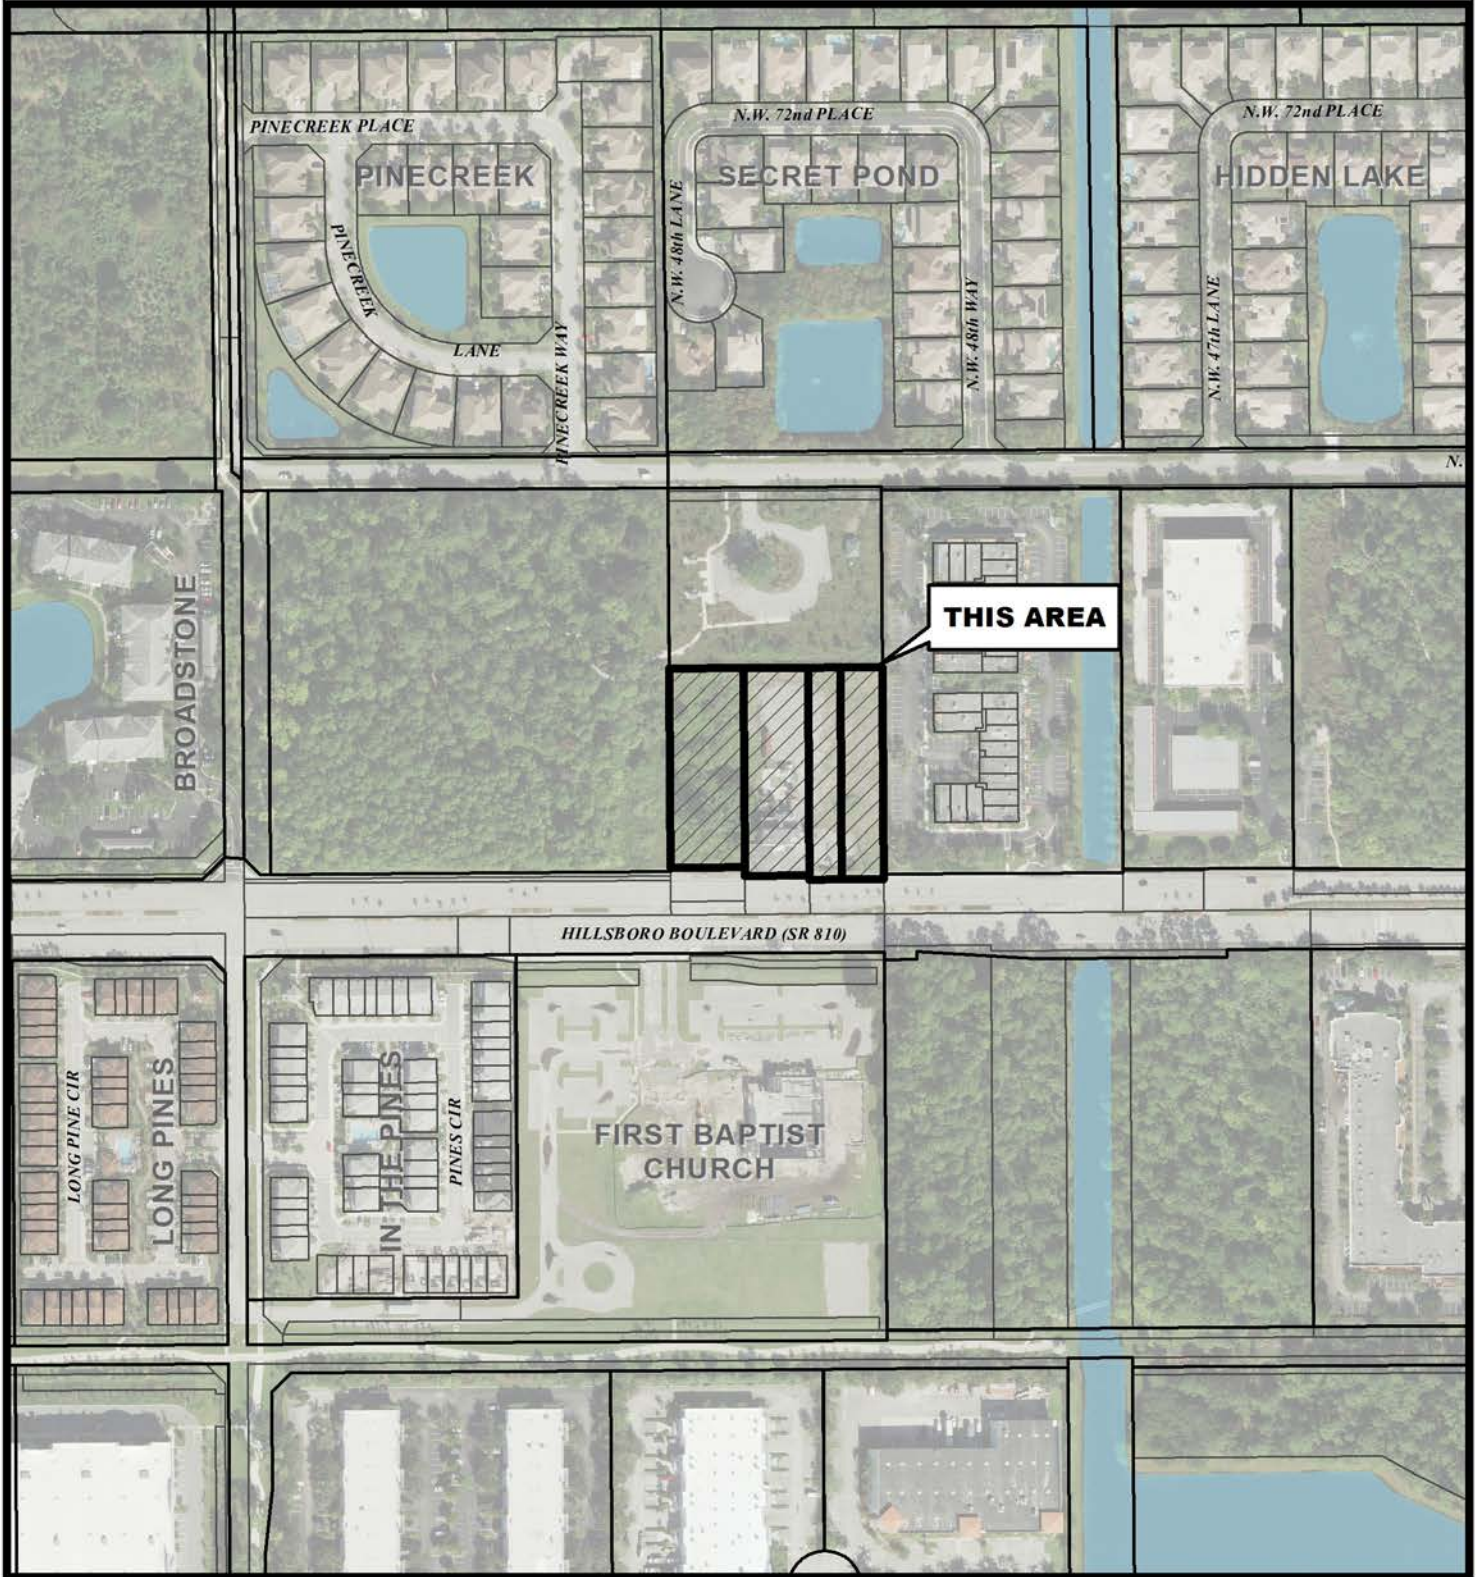

VISTA GARDENS

City of Coconut Creek
City Commission
September 10, 2020
Special Land Use

Map Scale = 1:3,600 (1" = 300')

Coconut Creek G.I.S.
I.T. Department