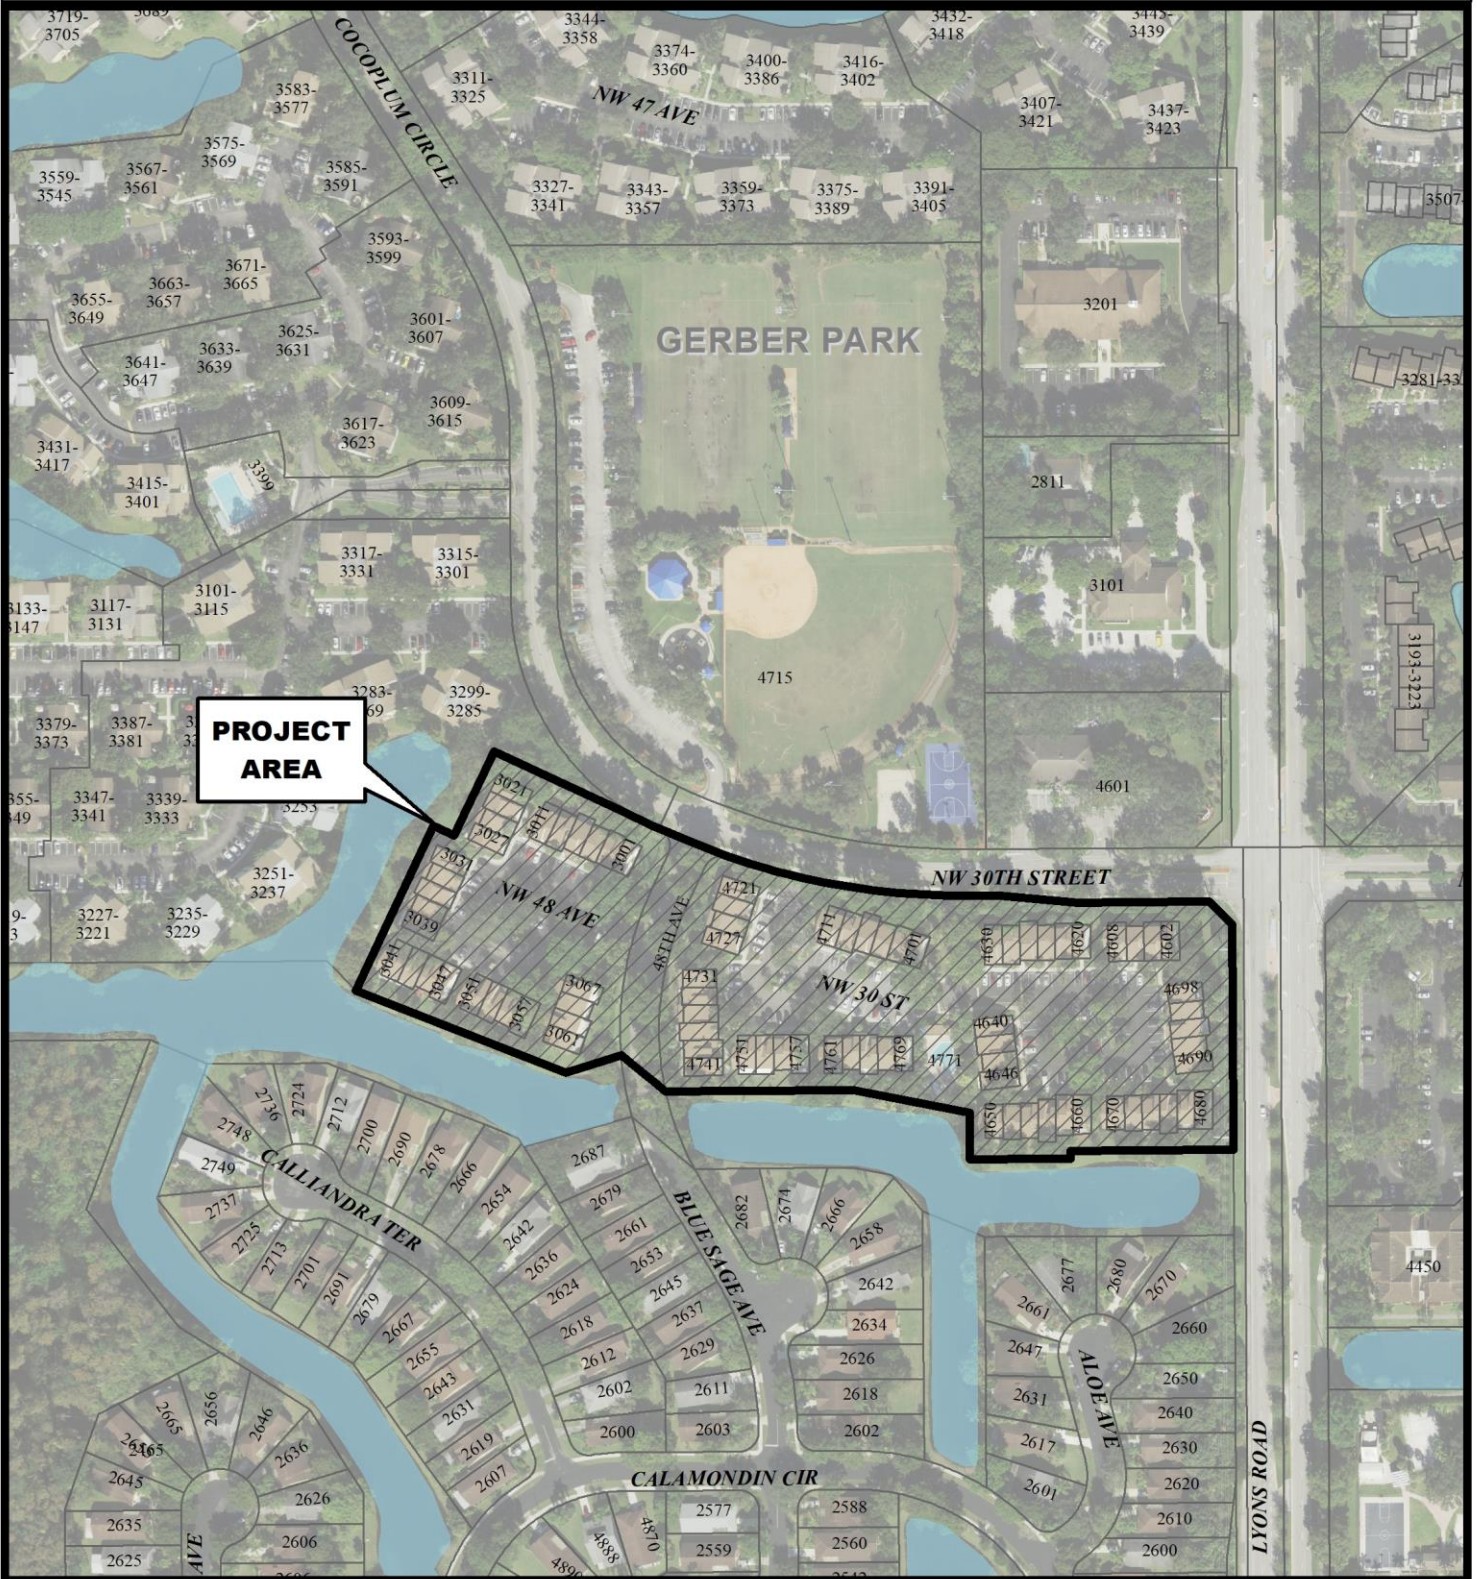

GOLDEN RAINTREE III

City of Coconut Creek

February 25, 2021

Neighborhood Enhancement Grant

Map Scale = 1:3,000 (1" = 250')

Coconut Creek G.I.S.
I.T. Department