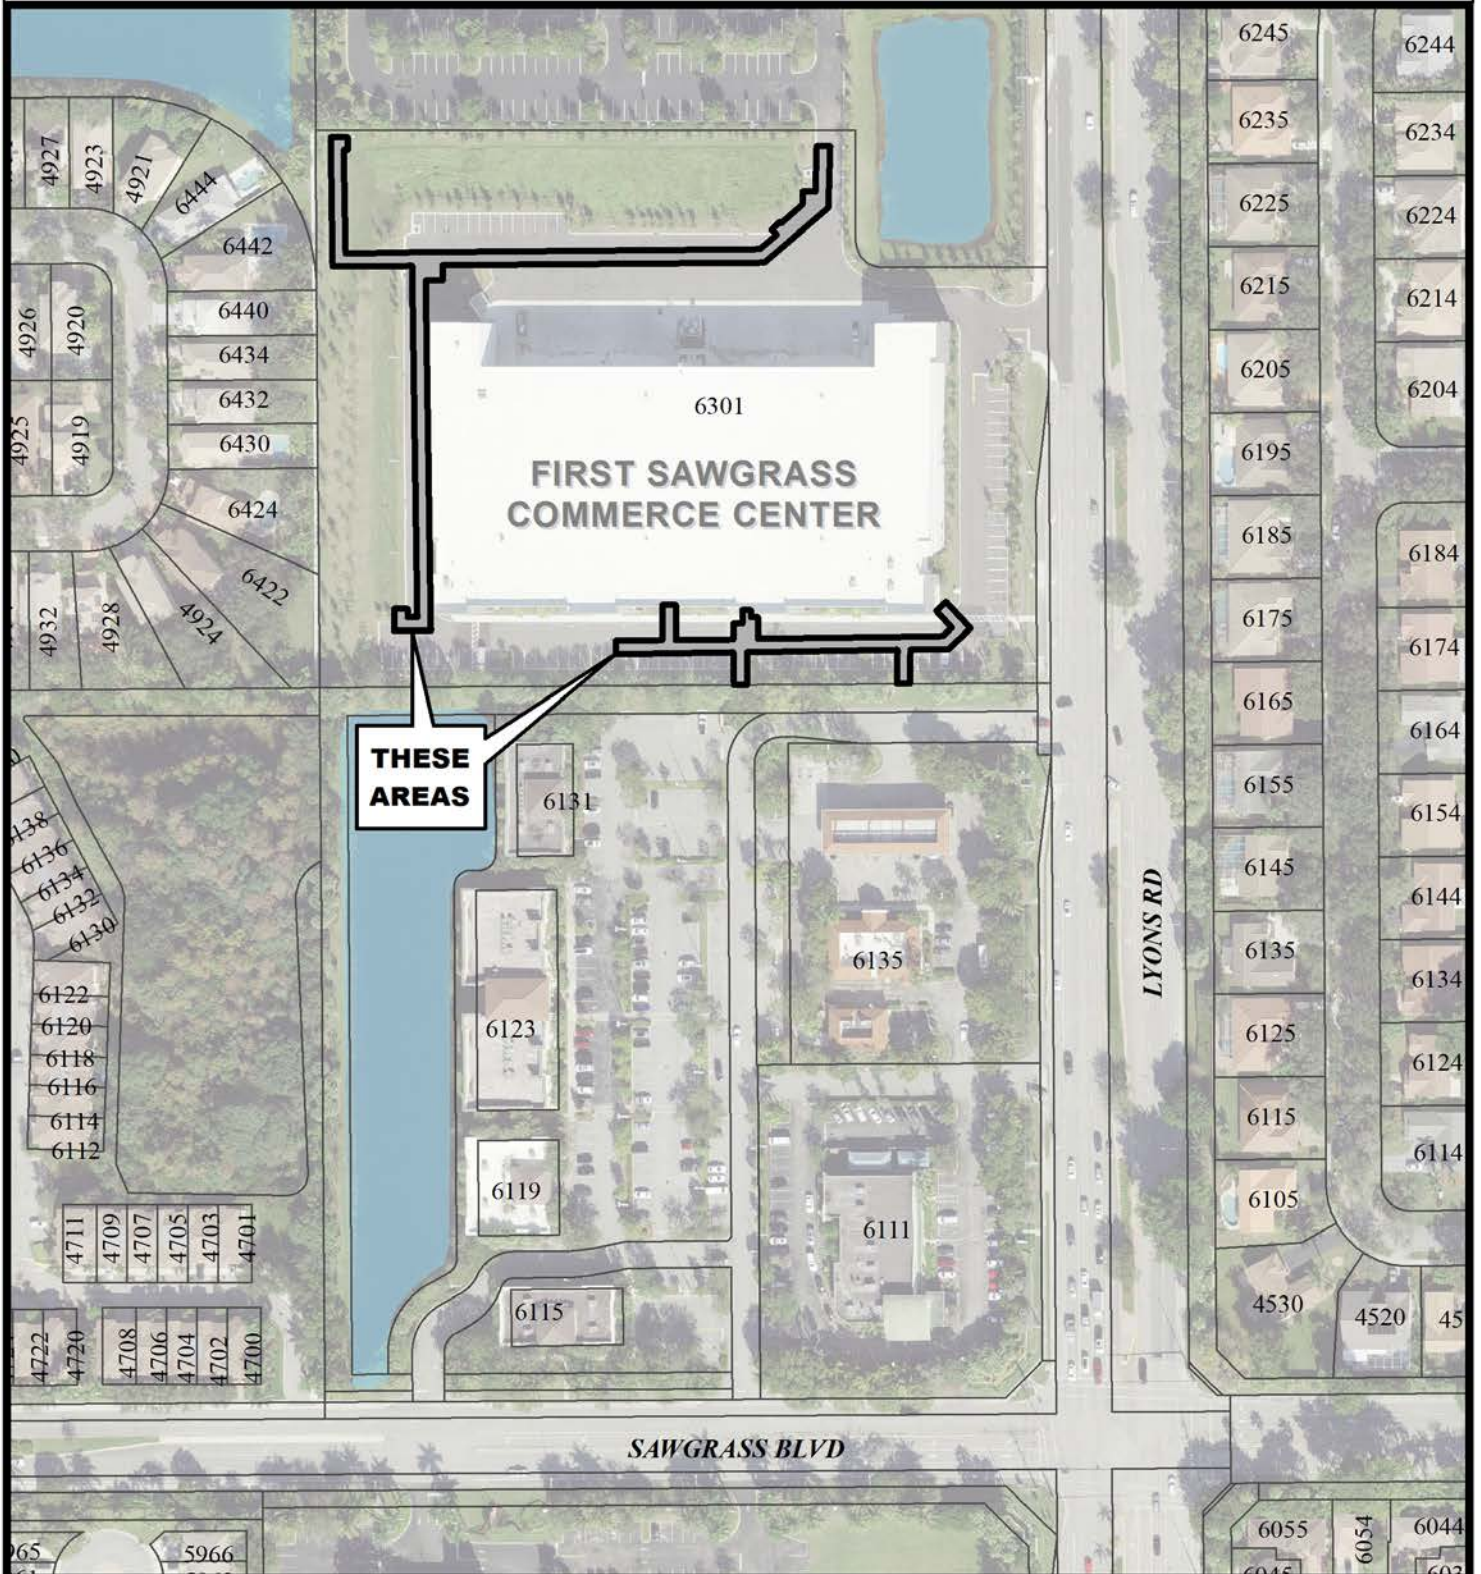

FIRST SAWGRASS COMMERCE CENTER

City of Coconut Creek
City Commission
September 09, 2021
Utility Easement

Map Scale = 1:2,100 (1" = 175')

**Coconut Creek GIS
I.T. Department**